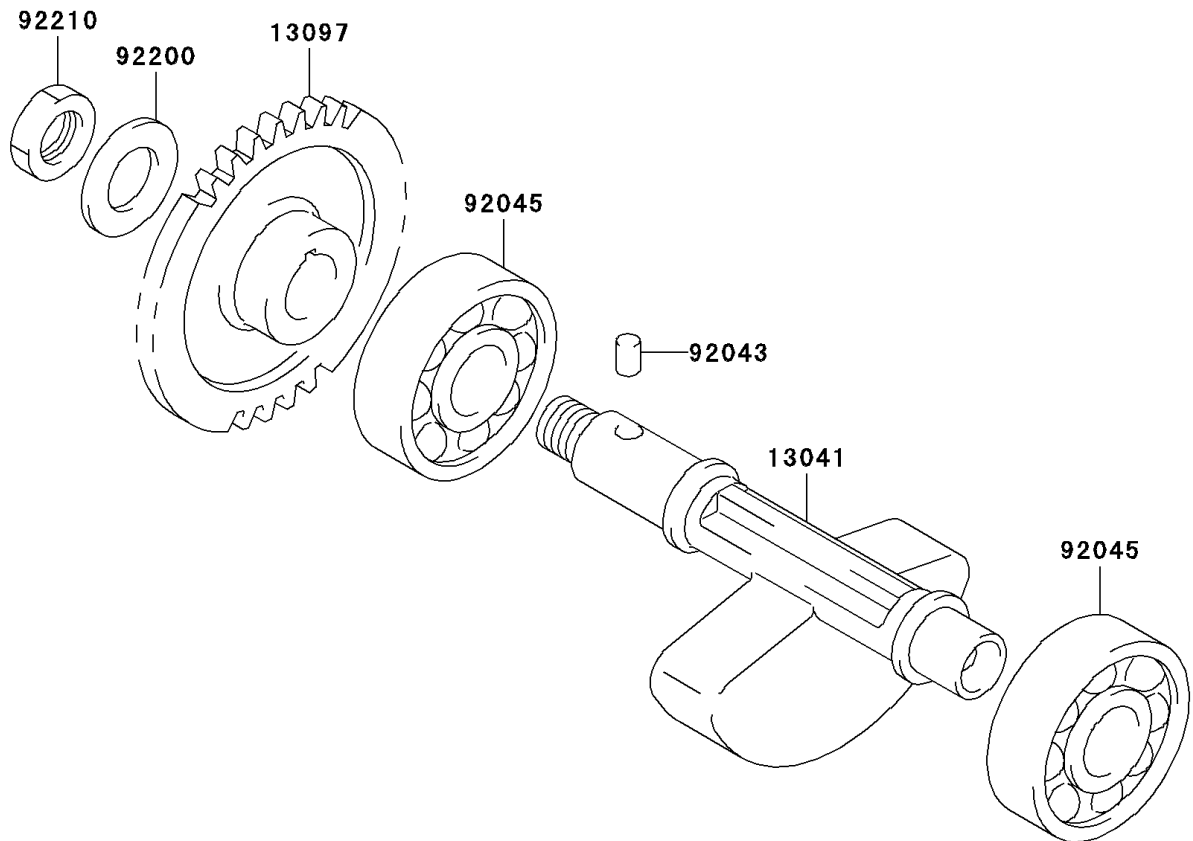

2004 KLX400R (Canada Only) PARTS DIAGRAM

Balancer

E1323

2004 KLX400R (Canada Only) PARTS LIST

Balancer

ITEM NAME	PART NUMBER	QUANTITY
BALANCER,CRANK (Ref # 13041)	13041-S002	1
GEAR-PRIMARY SPUR (Ref # 13097)	13097-S006	1
PIN,5X8 (Ref # 92043)	92043-S008	1
BEARING-BALL,BALANCER (Ref # 92045)	92045-S050	2
WASHER,12.5X26X1.6 (Ref # 92200)	92200-S207	1
NUT,CRANK BALANCER (Ref # 92210)	92210-S101	1