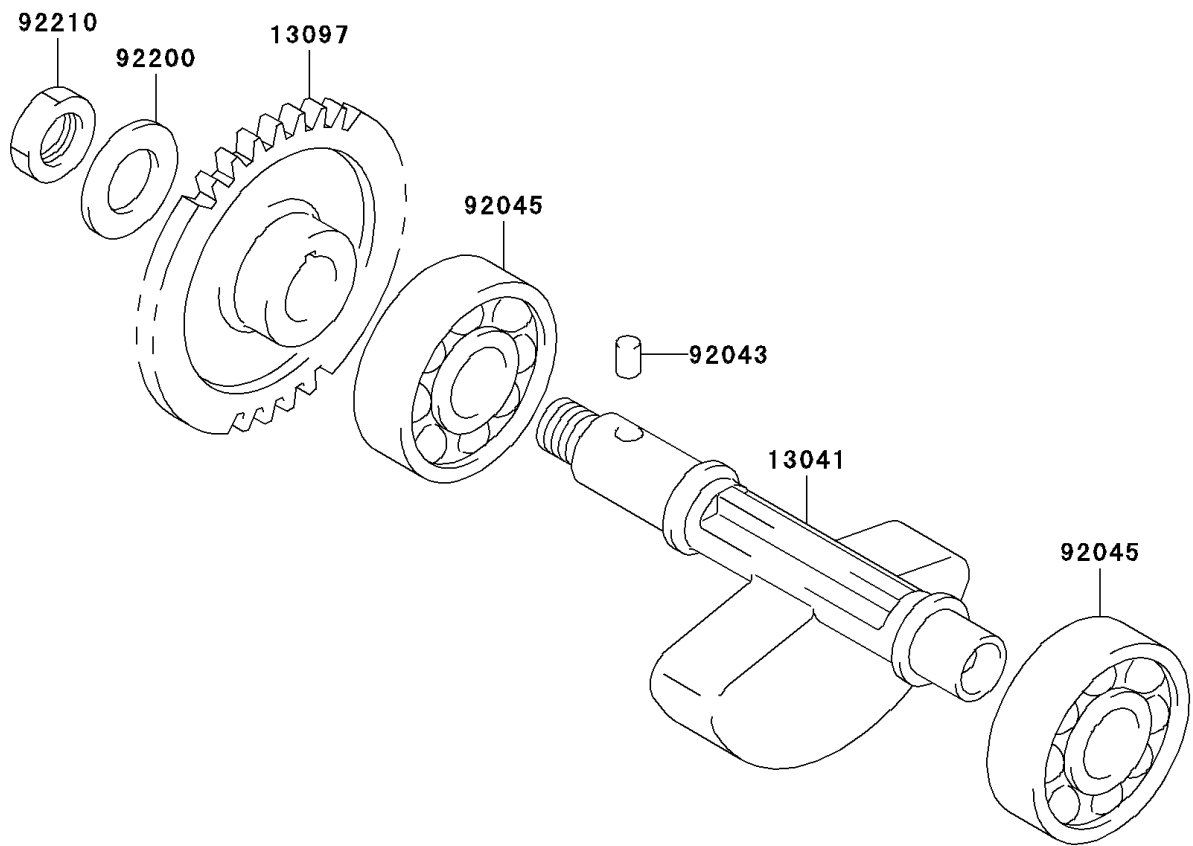

# 2003 KLX400R PARTS DIAGRAM

Balancer

E1323

## 2003 KLX400R PARTS LIST

### Balancer

ITEM NAME	PART NUMBER	QUANTITY
BALANCER,CRANK (Ref # 13041)	13041-S002	1
GEAR-PRIMARY SPUR (Ref # 13097)	13097-S006	1
PIN,5X8 (Ref # 92043)	92043-S008	1
BEARING-BALL,BALANCER (Ref # 92045)	92045-S050	2
WASHER,12.5X26X1.6 (Ref # 92200)	92200-S207	1
NUT,CRANK BALANCER (Ref # 92210)	92210-S101	1