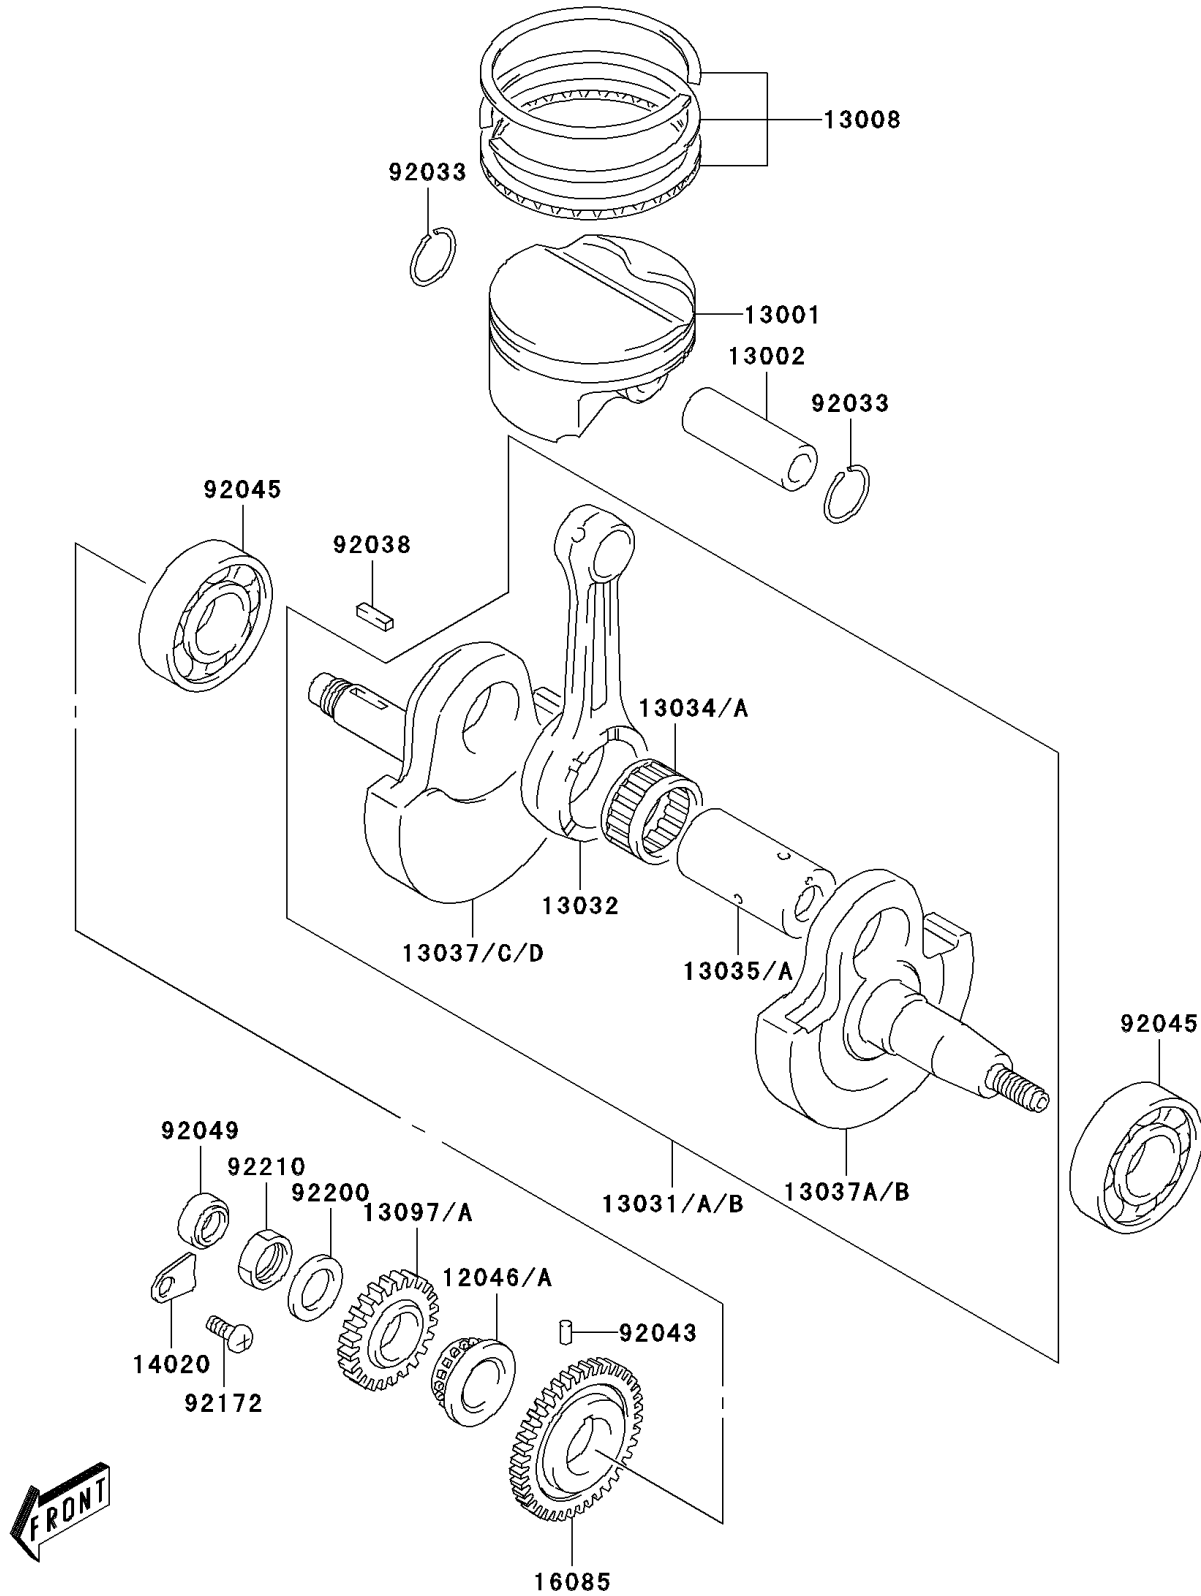

2004 KLX400R (Canada Only) PARTS DIAGRAM

Crankshaft/Piston(s)

E1320

2004 KLX400R (Canada Only) PARTS LIST

Crankshaft/Piston(s)

ITEM NAME	PART NUMBER	QUANTITY
SPROCKET,CAM CHAIN (Ref # 12046A)	12046-S006	1
PISTON-ENGINE (Ref # 13001)	13001-S006	1
PIN-PISTON (Ref # 13002)	13002-S006	1
RING-SET-PISTON (Ref # 13008)	13008-S008	1
ROD-CONNECTING (Ref # 13032)	13032-S007	1
CRANKSHAFT,LH (Ref # 13037A)	13037-S012	1
GEAR-PRIMARY SPUR (Ref # 13097A)	13097-S007	1
RETAINER (Ref # 14020)	14020-S009	1
GEAR,CRANK BALANCER (Ref # 16085)	16085-S004	1
RING-SNAP,PISTON PIN (Ref # 92033)	92033-S040	2
KEY,PRIMARY DRIVE GEAR (Ref # 92038)	92038-S006	1
PIN,5X8 (Ref # 92043)	92043-S008	1
BEARING-BALL,CRANKSHAFT (Ref # 92045)	92045-S054	2
SEAL-OIL,CRANKSHAFT,RH (Ref # 92049)	92049-S048	1
SCREW (Ref # 92172)	92172-S166	1
WASHER (Ref # 92200)	92200-S140	1
NUT,PRIMARY DRIVE GEAR (Ref # 92210)	92210-S102	1
CRANKSHAFT-COMP (Ref # 13031)	13031-S006	1
CRANKSHAFT-COMP (Ref # 13031B)	13031-S010	1
BEARING-BIG END (Ref # 13034)	13034-S006	1
BEARING-BIG END (Ref # 13034A)	13034-S007	1
PIN-CRANK (Ref # 13035)	13035-S006	1
PIN-CRANK (Ref # 13035A)	13035-S008	1
CRANKSHAFT,RH (Ref # 13037)	13037-S011	1
CRANKSHAFT,RH (Ref # 13037D)	13037-S017	1