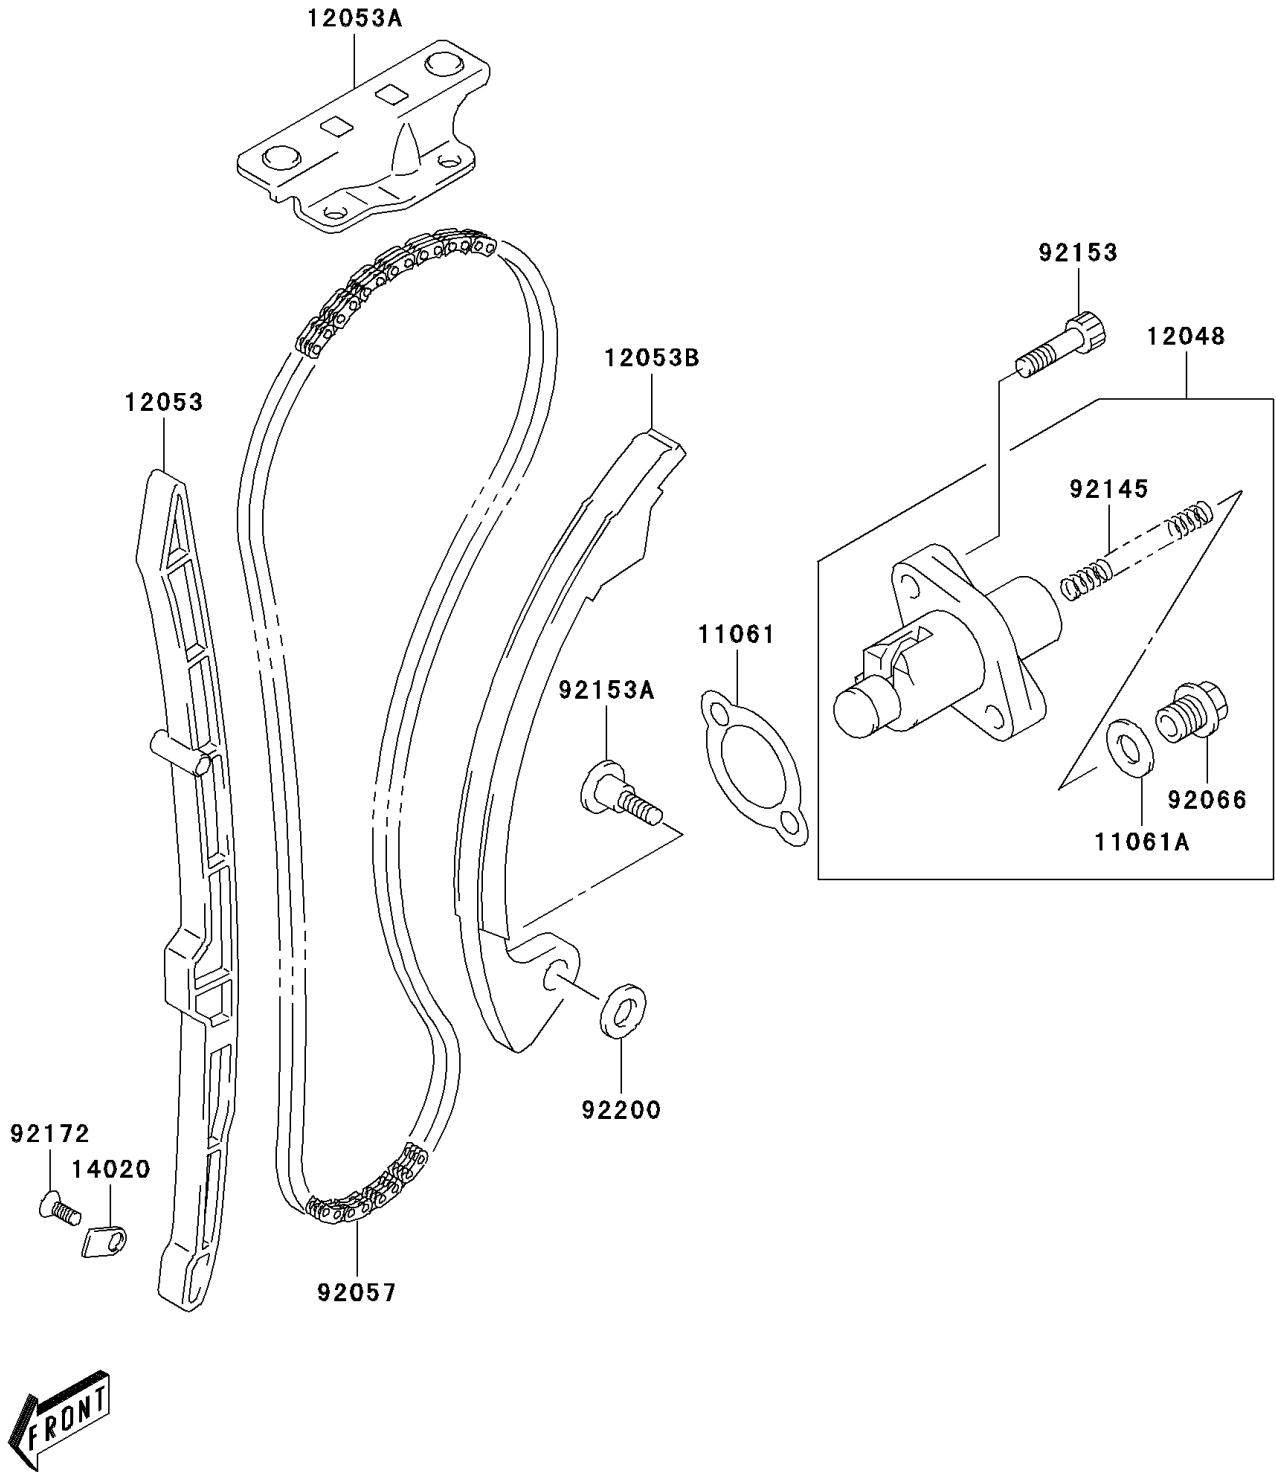

2003 KLX400R PARTS DIAGRAM

Cam Chain/Tensioner

E1212

2003 KLX400R PARTS LIST

Cam Chain/Tensioner

ITEM NAME	PART NUMBER	QUANTITY
GASKET,TENSIONER ADJUSTER (Ref # 11061)	11061-S073	1
GASKET (Ref # 11061A)	11061-S074	1
TENSIONER-ASSY (Ref # 12048)	12048-S006	1
GUIDE-CHAIN,FR (Ref # 12053)	12053-S014	1
GUIDE-CHAIN,CNT (Ref # 12053A)	12053-S015	1
GUIDE-CHAIN,RR (Ref # 12053B)	12053-S023	1
RETAINER (Ref # 14020)	14020-S006	1
CHAIN,CAMSHAFT DRIVE (Ref # 92057)	92057-S012	1
PLUG (Ref # 92066)	92066-S034	1
SPRING,STARTER IDLE GEAR (Ref # 92145)	92145-S155	1
BOLT,TENSIONER ADJUSTER (Ref # 92153)	92153-S257	2
BOLT,CAM CHAIN TENSIONER (Ref # 92153A)	92153-S291	1
SCREW (Ref # 92172)	92172-S112	1
WASHER,CAM CHAIN (Ref # 92200)	92200-S128	1