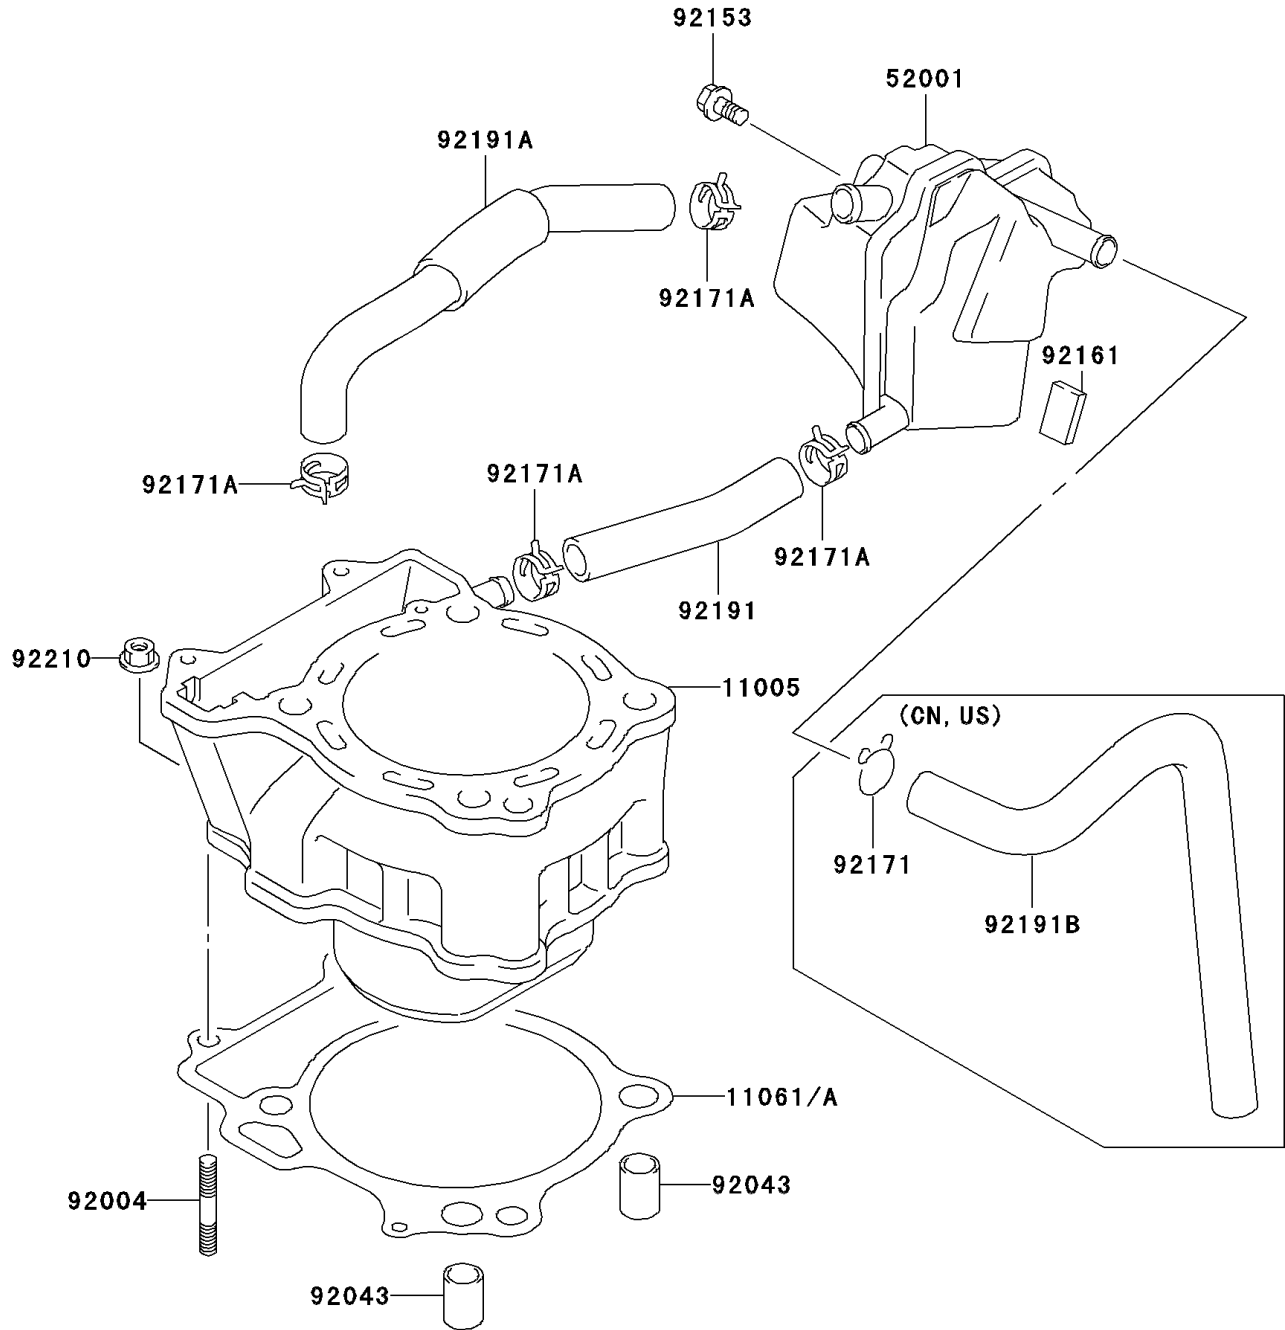

# 2003 KLX400R PARTS DIAGRAM

Cylinder

E1121

## 2003 KLX400R PARTS LIST

### Cylinder

ITEM NAME	PART NUMBER	QUANTITY
CYLINDER-ENGINE (Ref # 11005)	11005-S007	1
GASKET (Ref # 11061A)	11061-S091	1
TANK-OIL (Ref # 52001)	52001-S008	1
STUD (Ref # 92004)	92004-S001	2
PIN (Ref # 92043)	92043-S003	2
BOLT (Ref # 92153)	92153-S143	1
DAMPER,170X95X3.0 (Ref # 92161)	92161-S014	1
CLAMP (Ref # 92171)	92171-S048	1
CLAMP,BREATHER HOSE (Ref # 92171A)	92171-S087	4
TUBE,BREATHER (Ref # 92191)	92191-S067	1
TUBE,BREATHER (Ref # 92191A)	92191-S068	1
TUBE,BREATHER (Ref # 92191B)	92191-S081	1
NUT (Ref # 92210)	92210-S004	2