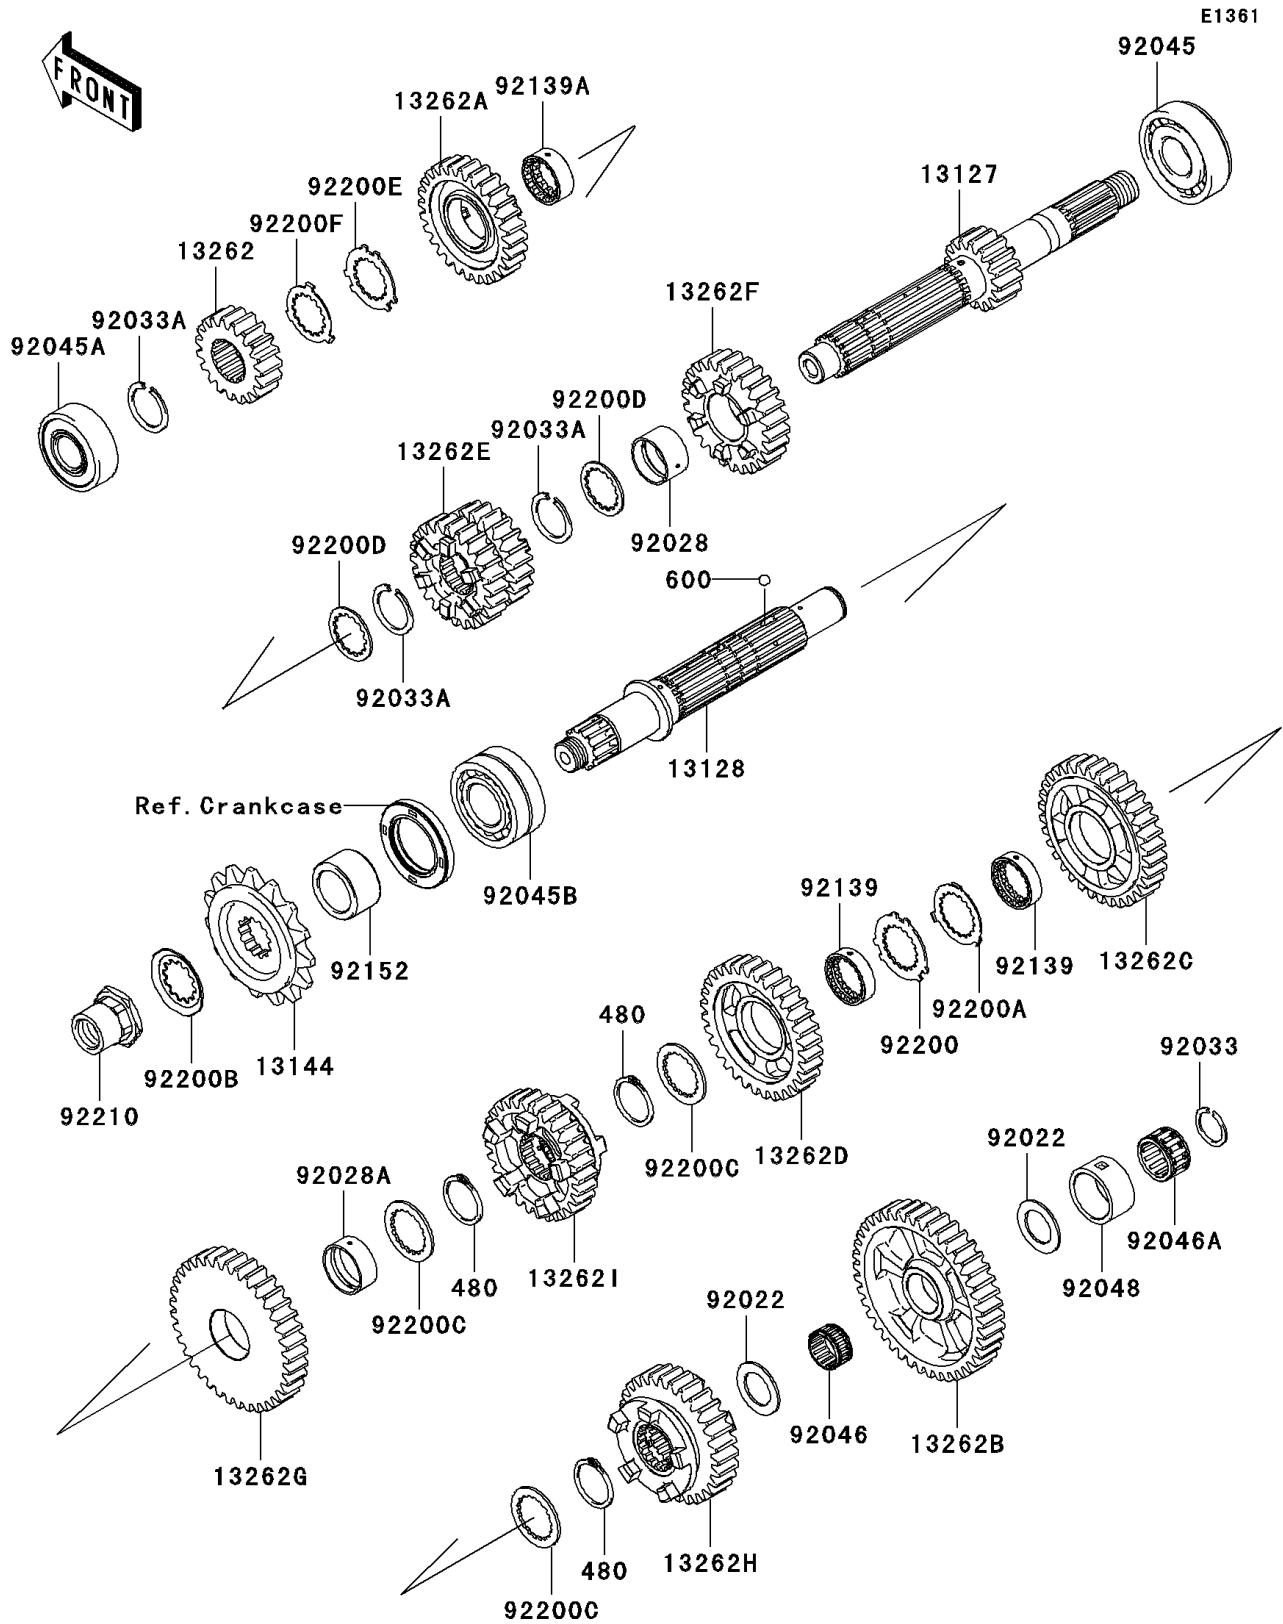

2009 Ninja® ZX™-14 PARTS DIAGRAM

Transmission

2009 Ninja® ZX™-14 PARTS LIST

Transmission

ITEM NAME	PART NUMBER	QUANTITY
CIRCLIP (Ref # 480)	480J2900	3
BALL-STEEL,5/32" (Ref # 600)	600A0500	3
SHAFT-TRANSMISSION INPUT,16T (Ref # 13127)	13127-0036	1
SHAFT-TRANSMISSION OUTPUT (Ref # 13128)	13128-0043	1
SPROCKET-OUTPUT,17T (Ref # 13144)	13144-0040	1
GEAR,INPUT 2ND,19T (Ref # 13262)	13262-0303	1
GEAR,INPUT TOP,28T (Ref # 13262A)	13262-0306	1
GEAR,OUTPUT LOW,42T (Ref # 13262B)	13262-0307	1
GEAR,OUTPUT 3RD,34T (Ref # 13262C)	13262-0309	1
GEAR,OUTPUT 4TH,32T (Ref # 13262D)	13262-0310	1
GEAR,INPUT 3RD&4TH,22T&24T (Ref # 13262E)	13262-0586	1
GEAR,INPUT 5TH,26T (Ref # 13262F)	13262-0587	1
GEAR,OUTPUT 2ND,37T (Ref # 13262G)	13262-0592	1
GEAR,OUTPUT 5TH,30T (Ref # 13262H)	13262-0593	1
GEAR,OUTPUT TOP,29T (Ref # 13262I)	13262-0594	1
WASHER,22.3X35X1.6 (Ref # 92022)	92022-212	2
BUSHING (Ref # 92028)	92028-1935	1
BUSHING (Ref # 92028A)	92028-1937	1
RING-SNAP,20X25.5X1.2 (Ref # 92033)	92033-025	1
RING-SNAP,T=1.5 (Ref # 92033A)	92033-1249	3
BEARING-BALL,830045-5SH2 (Ref # 92045)	92045-0047	1
BEARING-BALL,DG2152RDDSH2 (Ref # 92045A)	92045-0048	1
BEARING-BALL,DAC2857NSSH6CS9 (Ref # 92045B)	92045-0049	1
BEARING-NEEDLE,K22X26X13 (Ref # 92046)	92046-0018	1
BEARING-NEEDLE,K22X30X16.8X2 (Ref # 92046A)	92046-1268	1
RACE (Ref # 92048)	92048-0004	1
BUSHING,GEAR,3RD&4TH OUT (Ref # 92139)	92139-0127	2
BUSHING,GEAR,6TH IN (Ref # 92139A)	92139-0128	1
COLLAR (Ref # 92152)	92152-0326	1

2009 Ninja® ZX™ -14 PARTS LIST

Transmission

ITEM NAME	PART NUMBER	QUANTITY
WASHER,27.5X43X1.5 (Ref # 92200)	92200-0255	1
WASHER,27.5X39.7X1.0 (Ref # 92200A)	92200-0256	1
WASHER,23.9X45X1.0 (Ref # 92200B)	92200-0260	1
WASHER,TOOTHED,28X40X2 (Ref # 92200C)	92200-1277	3
WASHER,25.5X35.5X1.5 (Ref # 92200D)	92200-1340	2
WASHER,25.8X40.5X1.5 (Ref # 92200E)	92200-1522	1
WASHER,25.2X37.0X1.0 (Ref # 92200F)	92200-1523	1
NUT,20X1.5 (Ref # 92210)	92210-0237	1