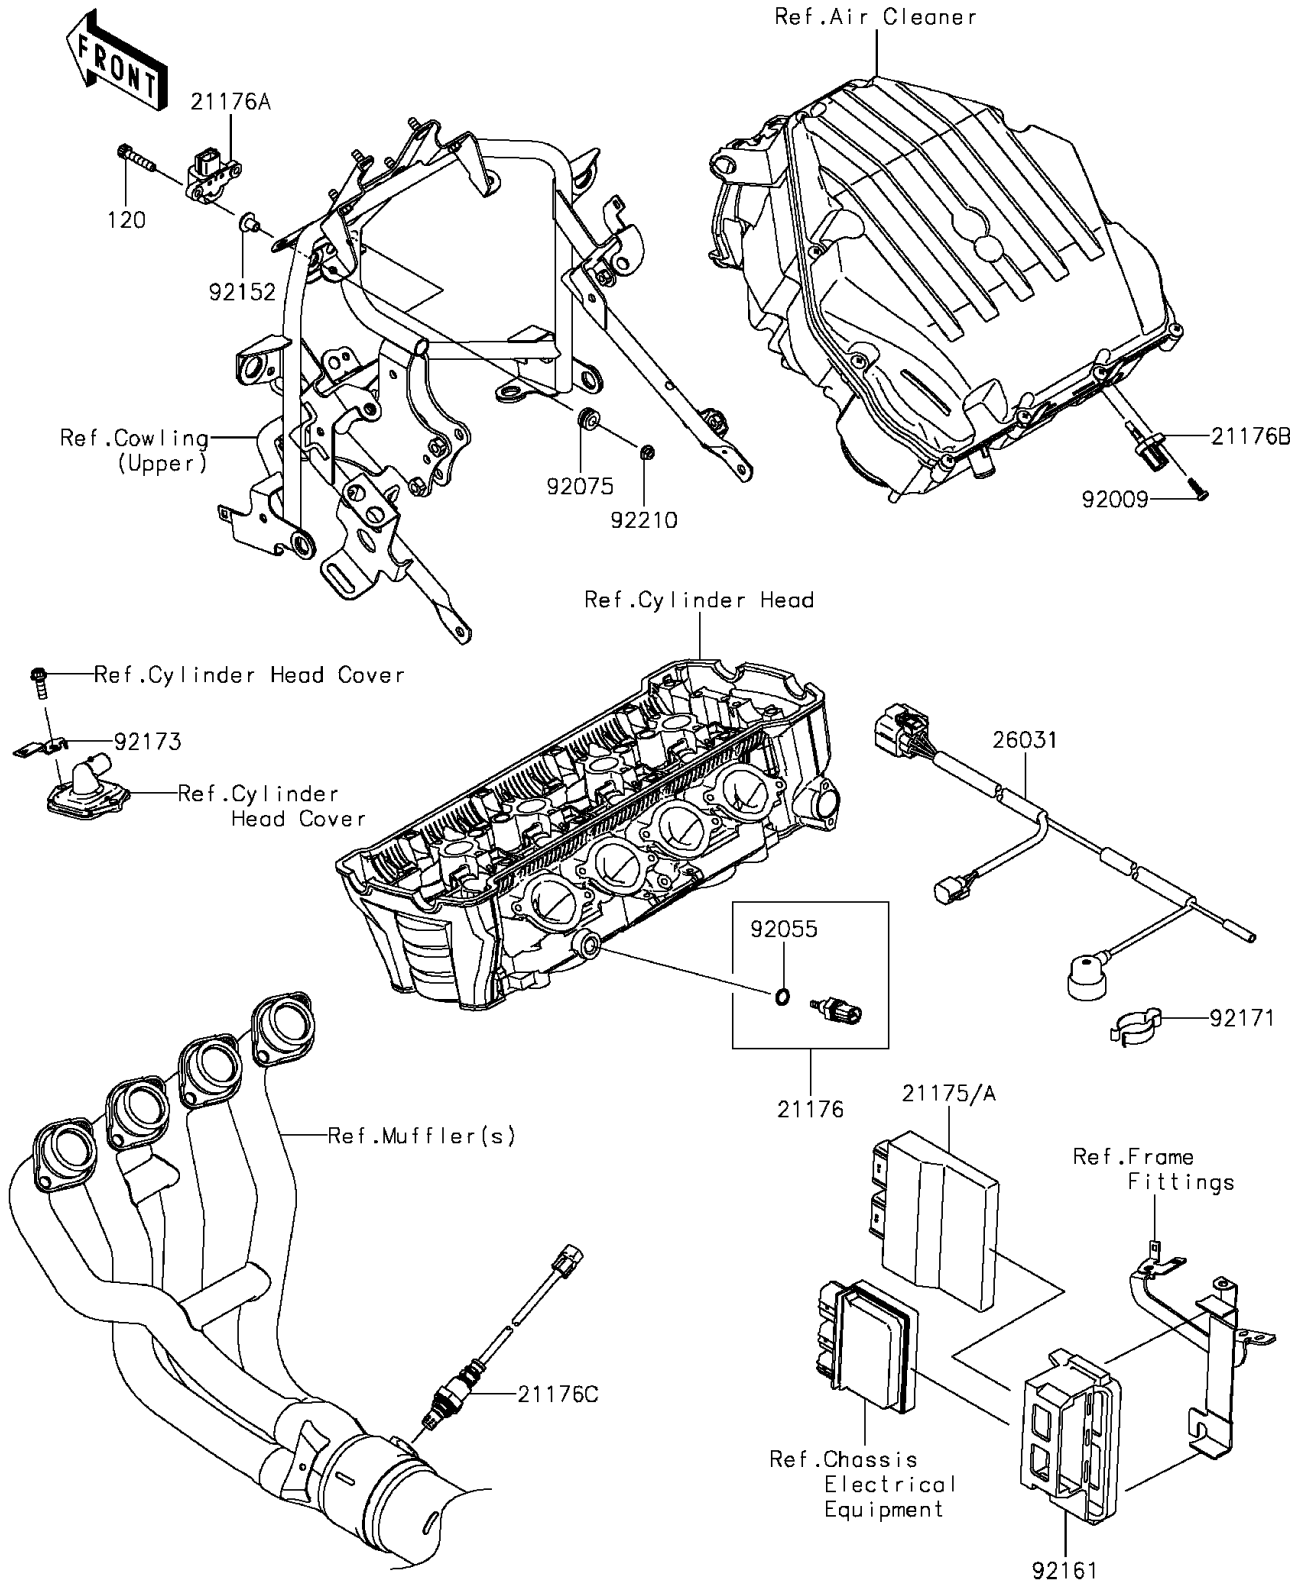

# 2016 VERSYS® 1000 LT PARTS DIAGRAM

Fuel Injection

E1530

## 2016 VERSYS® 1000 LT PARTS LIST

### Fuel Injection

ITEM NAME	PART NUMBER	QUANTITY
BOLT-SOCKET,5X25 (Ref # 120)	120CA0525	2
CONTROL UNIT-ELECTRONIC (Ref # 21175)	21175-0952	1
CONTROL UNIT-ELECTRONIC (Ref # 21175A)	21175-0973	1
SENSOR,WATER TEMP (Ref # 21176)	21176-0009	1
SENSOR,VEHICLE-DOWN (Ref # 21176A)	21176-0026	1
SENSOR,AIR TEMPERATURE (Ref # 21176B)	21176-0048	1
SENSOR,OXYGEN (Ref # 21176C)	21176-0132	1
HARNESS,SUB (Ref # 26031)	26031-1674	1
SCREW,TAPPING,5X16 (Ref # 92009)	92009-1984	1
RING-O,9.5X1.9 (Ref # 92055)	92055-0016	1
DAMPER (Ref # 92075)	92075-1912	2
COLLAR (Ref # 92152)	92152-1625	2
DAMPER (Ref # 92161)	92161-0356	1
CLAMP,CABLE (Ref # 92171)	92171-1283	1
CLAMP (Ref # 92173)	92173-0126	1
NUT,FLANGED,5MM (Ref # 92210)	92210-0007	2