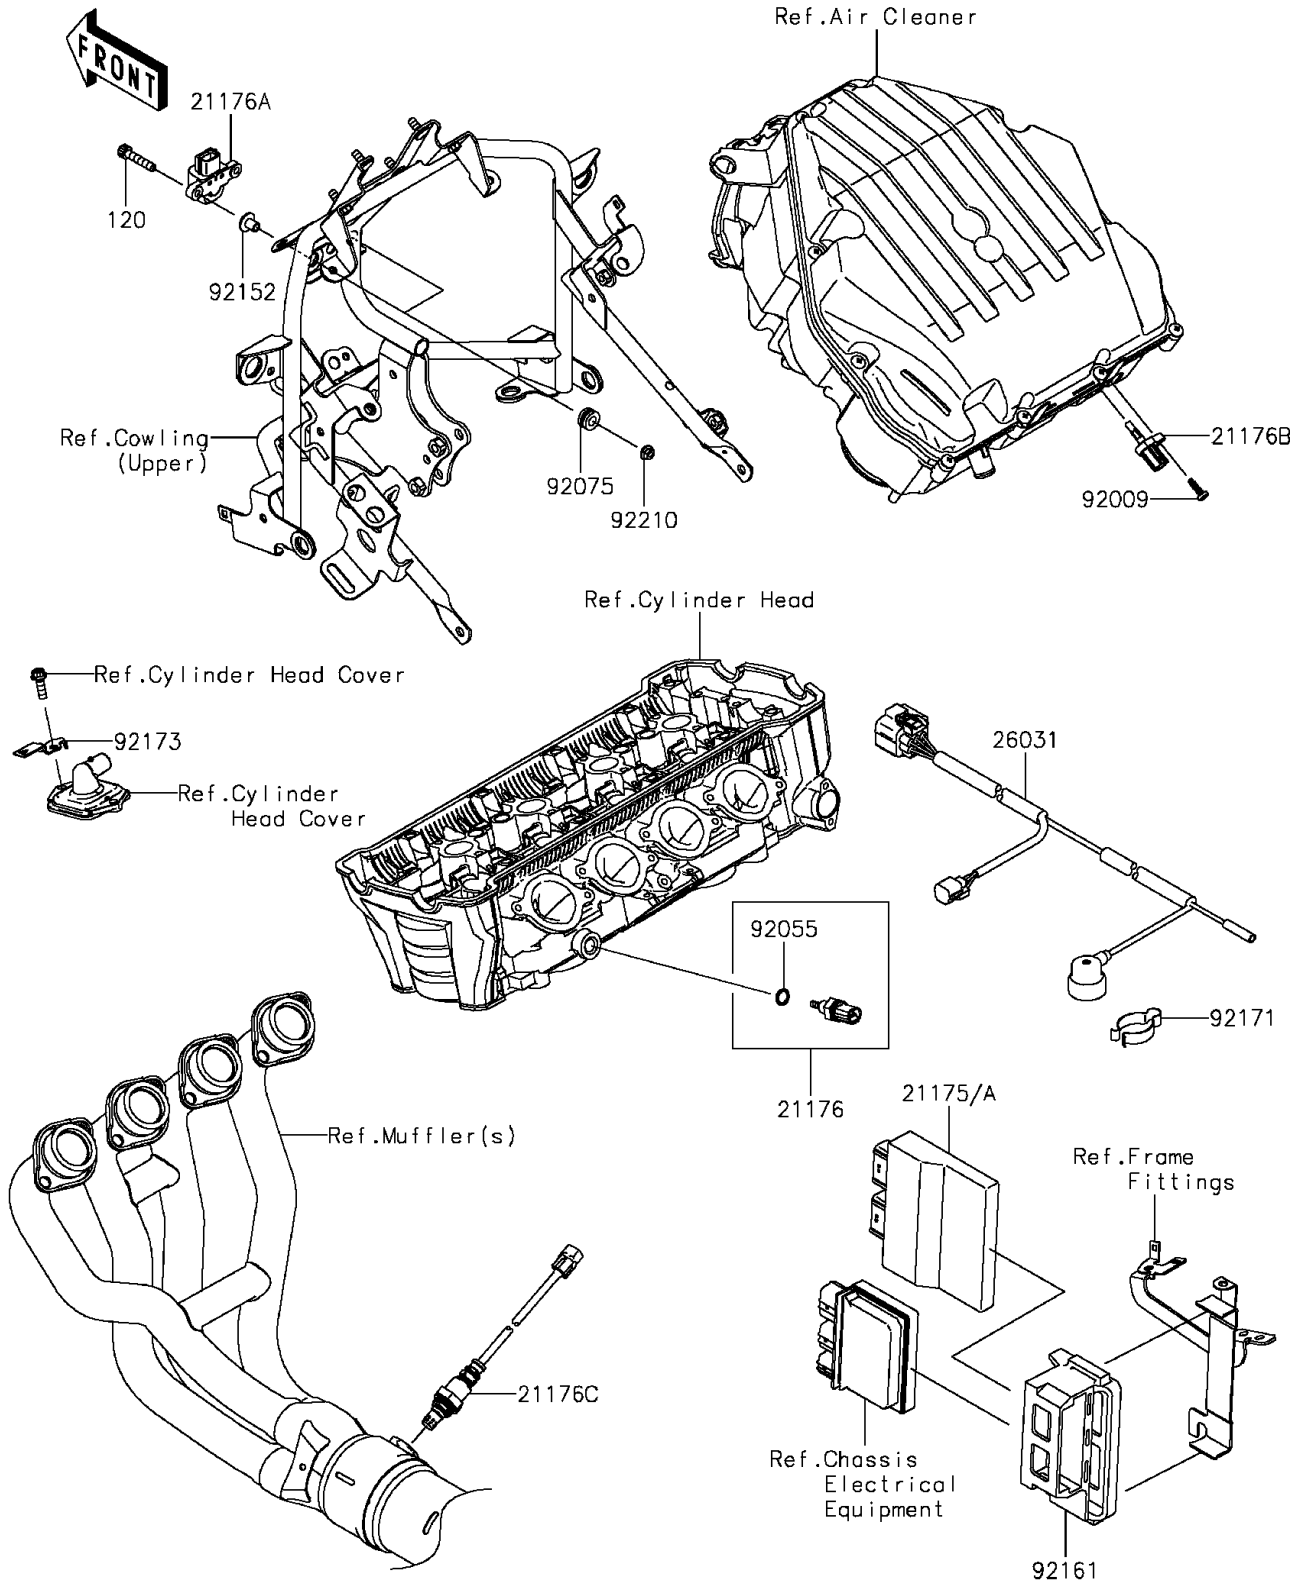

2016 VERSYS® 1000 LT PARTS DIAGRAM

Fuel Injection

E1530

2016 VERSYS® 1000 LT PARTS LIST

Fuel Injection

ITEM NAME	PART NUMBER	QUANTITY
BOLT-SOCKET,5X25 (Ref # 120)	120CA0525	2
CONTROL UNIT-ELECTRONIC (Ref # 21175)	21175-0952	1
CONTROL UNIT-ELECTRONIC (Ref # 21175A)	21175-0973	1
SENSOR,WATER TEMP (Ref # 21176)	21176-0009	1
SENSOR,VEHICLE-DOWN (Ref # 21176A)	21176-0026	1
SENSOR,AIR TEMPERATURE (Ref # 21176B)	21176-0048	1
SENSOR,OXYGEN (Ref # 21176C)	21176-0132	1
HARNESS,SUB (Ref # 26031)	26031-1674	1
SCREW,TAPPING,5X16 (Ref # 92009)	92009-1984	1
RING-O,9.5X1.9 (Ref # 92055)	92055-0016	1
DAMPER (Ref # 92075)	92075-1912	2
COLLAR (Ref # 92152)	92152-1625	2
DAMPER (Ref # 92161)	92161-0356	1
CLAMP,CABLE (Ref # 92171)	92171-1283	1
CLAMP (Ref # 92173)	92173-0126	1
NUT,FLANGED,5MM (Ref # 92210)	92210-0007	2