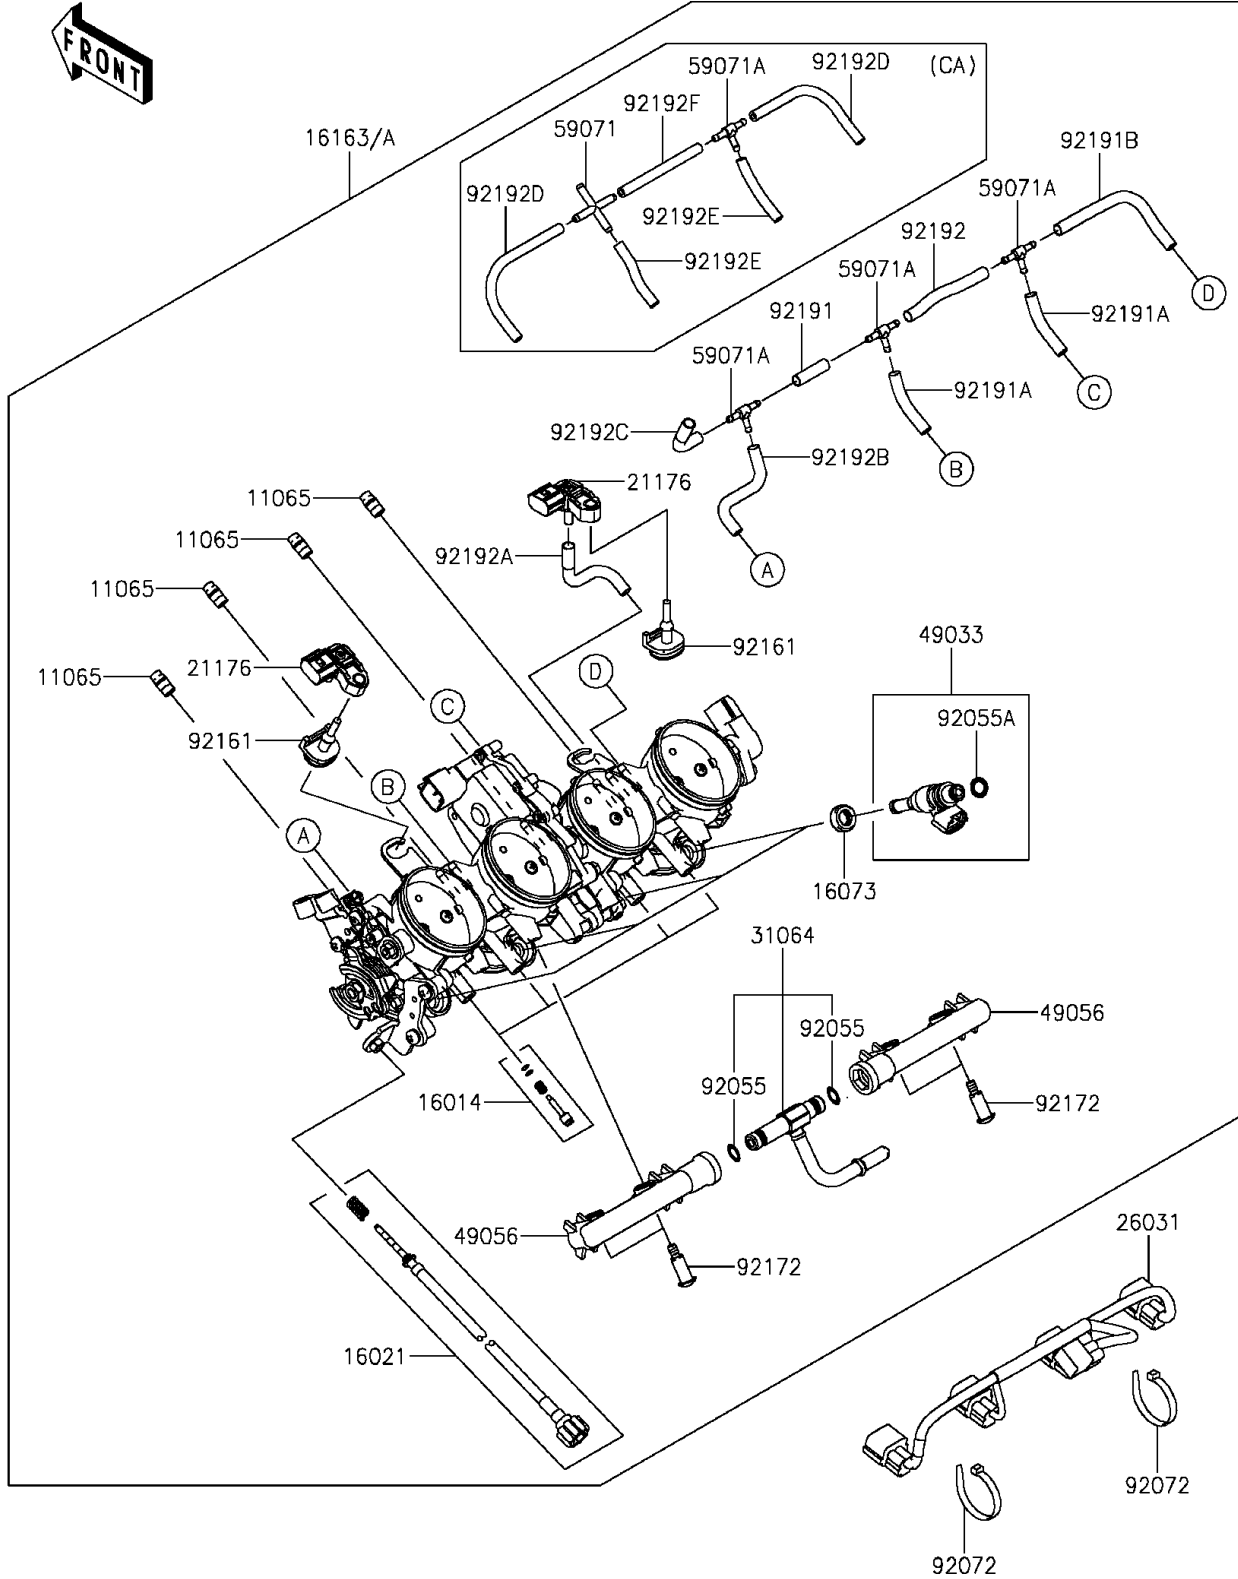

# 2016 VERSYS® 1000 LT PARTS DIAGRAM

Throttle

E1510

## 2016 VERSYS® 1000 LT PARTS LIST

### Throttle

ITEM NAME	PART NUMBER	QUANTITY
CAP (Ref # 11065)	11065-0018	4
SCREW-PILOT AIR (Ref # 16014)	16014-0002	4
SCREW-THROTTLE STOP (Ref # 16021)	16021-0026	1
INSULATOR (Ref # 16073)	16073-0819	4
THROTTLE-ASSY (Ref # 16163)	16163-0837	1
THROTTLE-ASSY (Ref # 16163A)	16163-0841	1
SENSOR,PRESSURE (Ref # 21176)	21176-0111	2
HARNESS,SUB (Ref # 26031)	26031-1762	1
PIPE-COMP,FUEL (Ref # 31064)	31064-0199	1
NOZZLE-INJECTION (Ref # 49033)	49033-0034	4
PIPE-INJECTION (Ref # 49056)	49056-0039	2
JOINT,4WAY (Ref # 59071)	59071-0014	1
JOINT,3WAY,T (Ref # 59071A)	59071-3752	3
RING-O (Ref # 92055)	92055-0064	2
RING-O,REGULATOR-FUEL (Ref # 92055A)	92055-2187	4
BAND,L=152 (Ref # 92072)	92072-3874	2
DAMPER (Ref # 92161)	92161-0673	2
SCREW,PIPE INJECTION (Ref # 92172)	92172-0064	4
TUBE,3X7X25 (Ref # 92191)	92191-0020	1
TUBE,3X7X40 (Ref # 92191A)	92191-0022	2
TUBE,3X7X100 (Ref # 92191B)	92191-0023	1
TUBE,3X7X72 (Ref # 92192)	92192-0739	1
TUBE,THROBO RH-SENSOR (Ref # 92192A)	92192-0840	1
TUBE,THROBO LH-JOINT (Ref # 92192B)	92192-0841	1
TUBE,SENSOR-JOINT (Ref # 92192C)	92192-0842	1
TUBE,3X6X100 (Ref # 92192D)	92192-1258	2
TUBE,3X6X40 (Ref # 92192E)	92192-1259	2
TUBE,3X6X70 (Ref # 92192F)	92192-1260	1
JOINT,3WAY,T (Ref # 59071A)	59071-3752	4