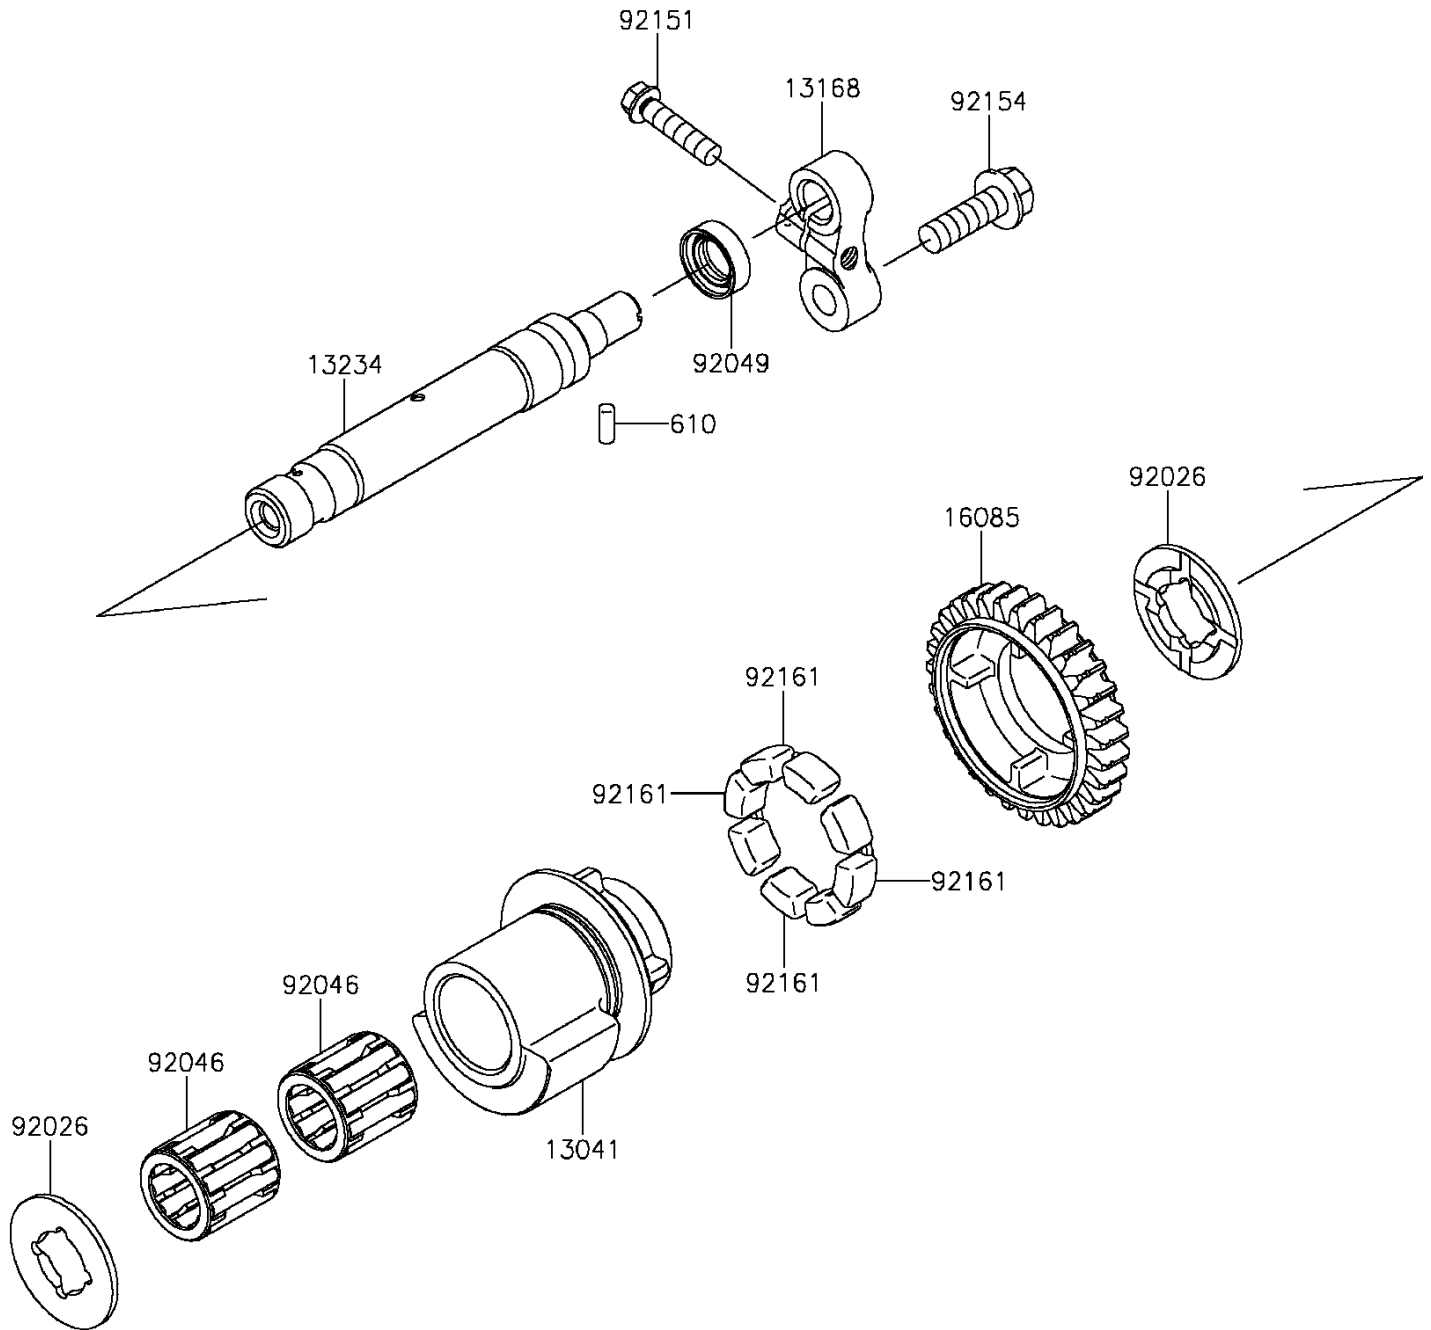

2016 VERSYS® 1000 LT PARTS DIAGRAM

Balancer

E1323

2016 VERSYS® 1000 LT PARTS LIST

Balancer

ITEM NAME	PART NUMBER	QUANTITY
BALANCER (Ref # 13041)	13041-0040	1
LEVER (Ref # 13168)	13168-0115	1
SHAFT-COMP (Ref # 13234)	13234-0038	1
GEAR,BALANCER,31T (Ref # 16085)	16085-0134	1
ROLLER,4X10 (Ref # 610)	610A0410	1
SPACER (Ref # 92026)	92026-0082	2
BEARING-NEEDLE (Ref # 92046)	92046-1266	2
SEAL-OIL,TC 12X22X7 (Ref # 92049)	92049-2204	1
BOLT,FLANGED-SMALL,6X25 (Ref # 92151)	92151-1930	1
BOLT,FLANGED,8X25 (Ref # 92154)	92154-0413	1
DAMPER (Ref # 92161)	92161-1055	4