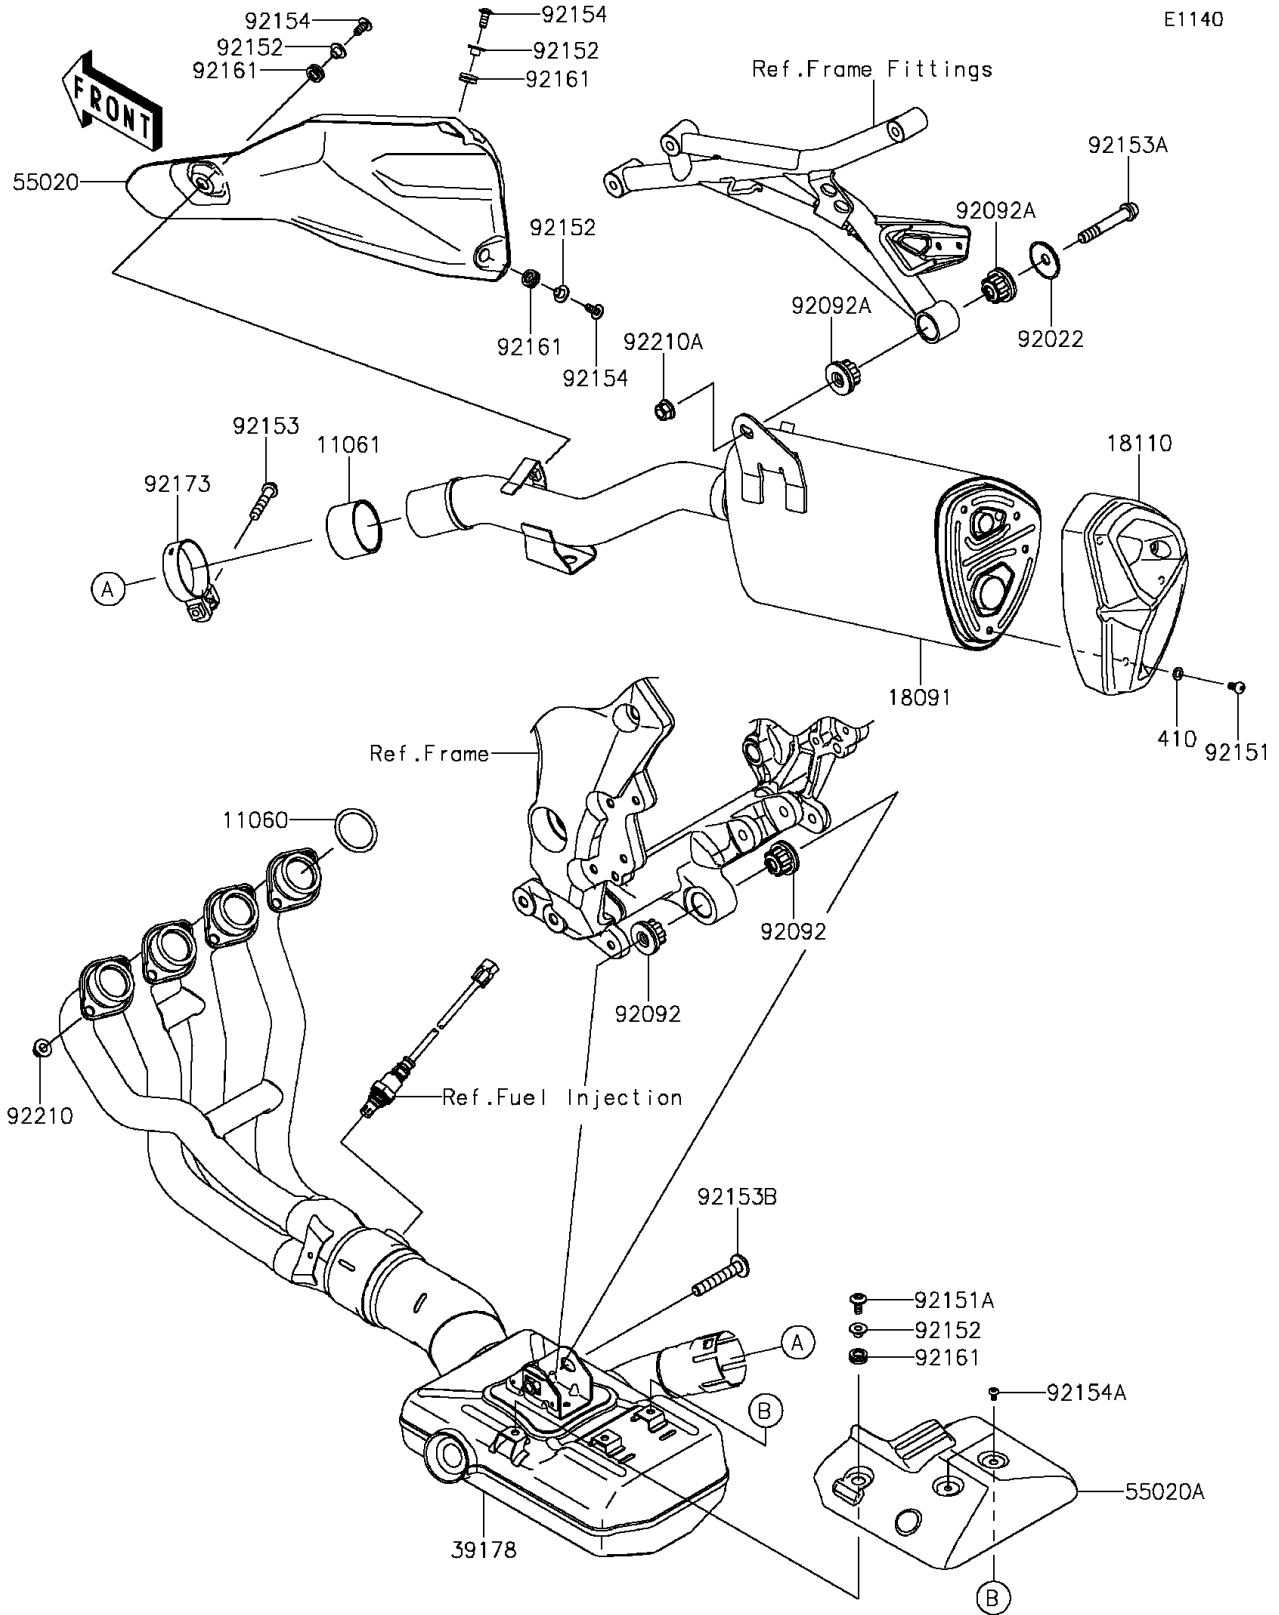

2016 VERSYS® 1000 LT PARTS DIAGRAM

Muffler(s)

2016 VERSYS® 1000 LT PARTS LIST

Muffler(s)

ITEM NAME	PART NUMBER	QUANTITY
GASKET,EXHAUST PIPE HOLDER (Ref # 11060)	11060-1103	4
GASKET,MUFFLER CONNECTING (Ref # 11061)	11061-0726	1
BODY-COMP-MUFFLER (Ref # 18091)	18091-0939	1
BODY END-MUFFLER (Ref # 18110)	18110-0174	1
MANIFOLD-COMP-EXHAUST (Ref # 39178)	39178-0221	1
WASHER-PLAIN-SMALL,6MM (Ref # 410)	410S0600	4
GUARD,HEAT (Ref # 55020)	55020-0598	1
GUARD,CHAMBER (Ref # 55020A)	55020-0904	1
WASHER (Ref # 92022)	92022-289	1
BUSHING-RUBBER (Ref # 92092)	92092-1081	2
BUSHING-RUBBER,MUFFLER (Ref # 92092A)	92092-1087	2
BOLT,SOCKET,6X12 (Ref # 92151)	92151-1219	4
BOLT,SOCKET,6X14 (Ref # 92151A)	92151-1654	1
COLLAR,6.3X8.3X16 (Ref # 92152)	92152-0286	4
BOLT,8X45 (Ref # 92153)	92153-0702	1
BOLT,SOCKET,10X60 (Ref # 92153A)	92153-1837	1
BOLT,SOCKET,10X58 (Ref # 92153B)	92153-1930	1
BOLT,SOCKET,6X14 (Ref # 92154)	92154-0856	3
BOLT,SOCKET,6X8 (Ref # 92154A)	92154-0963	2
DAMPER (Ref # 92161)	92161-0306	4
CLAMP (Ref # 92173)	92173-1320	1
NUT,8MM (Ref # 92210)	92210-0076	8
NUT (Ref # 92210A)	92210-0568	1