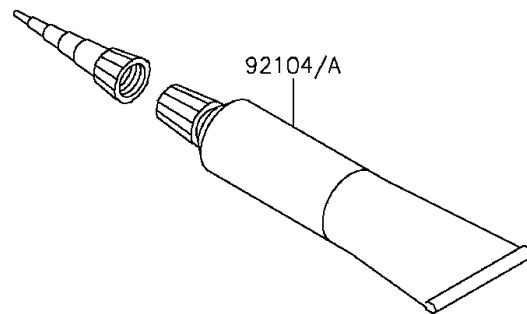

2015 Z1000 ABS PARTS DIAGRAM

Owner's Tools

F2810

2015 Z1000 ABS PARTS LIST

Owner's Tools

ITEM NAME	PART NUMBER	QUANTITY
TOOL-KIT (Ref # 56007)	56007-0125	1
BAG,TOOL (Ref # 56008)	56008-0046	1
GASKET-LIQUID,TB1216B,BLACK (Ref # 92104)	92104-1064	1
GASKET-LIQUID,TB1207B,BLACK (Ref # 92104A)	92104-2068	1
GRIP-SCREW DRIVER (Ref # 92106)	92106-0004	1
TOOL-DRIVER,#2PHILLIPS&SLOT (Ref # 92107)	92107-0019	1
TOOL-WRENCH,OPEN END,14X17 (Ref # 92110)	92110-0057	1
TOOL-WRENCH,OPEN END,10X12 (Ref # 92110A)	92110-0564	1
TOOL-WRENCH,ALLEN,4MM (Ref # 92110B)	92110-0567	1
TOOL-WRENCH,OPEN END,8X10 (Ref # 92110C)	92110-0574	1
TOOL-WRENCH,ALLEN,12MM (Ref # 92110D)	92110-0575	1
TOOL-WRENCH,ALLEN,8MM (Ref # 92110E)	92110-0576	1
TOOL-WRENCH,ALLEN,3MM (Ref # 92110F)	92110-0577	1
TOOL-WRENCH,ALLEN,6MM (Ref # 92127)	92127-003	1