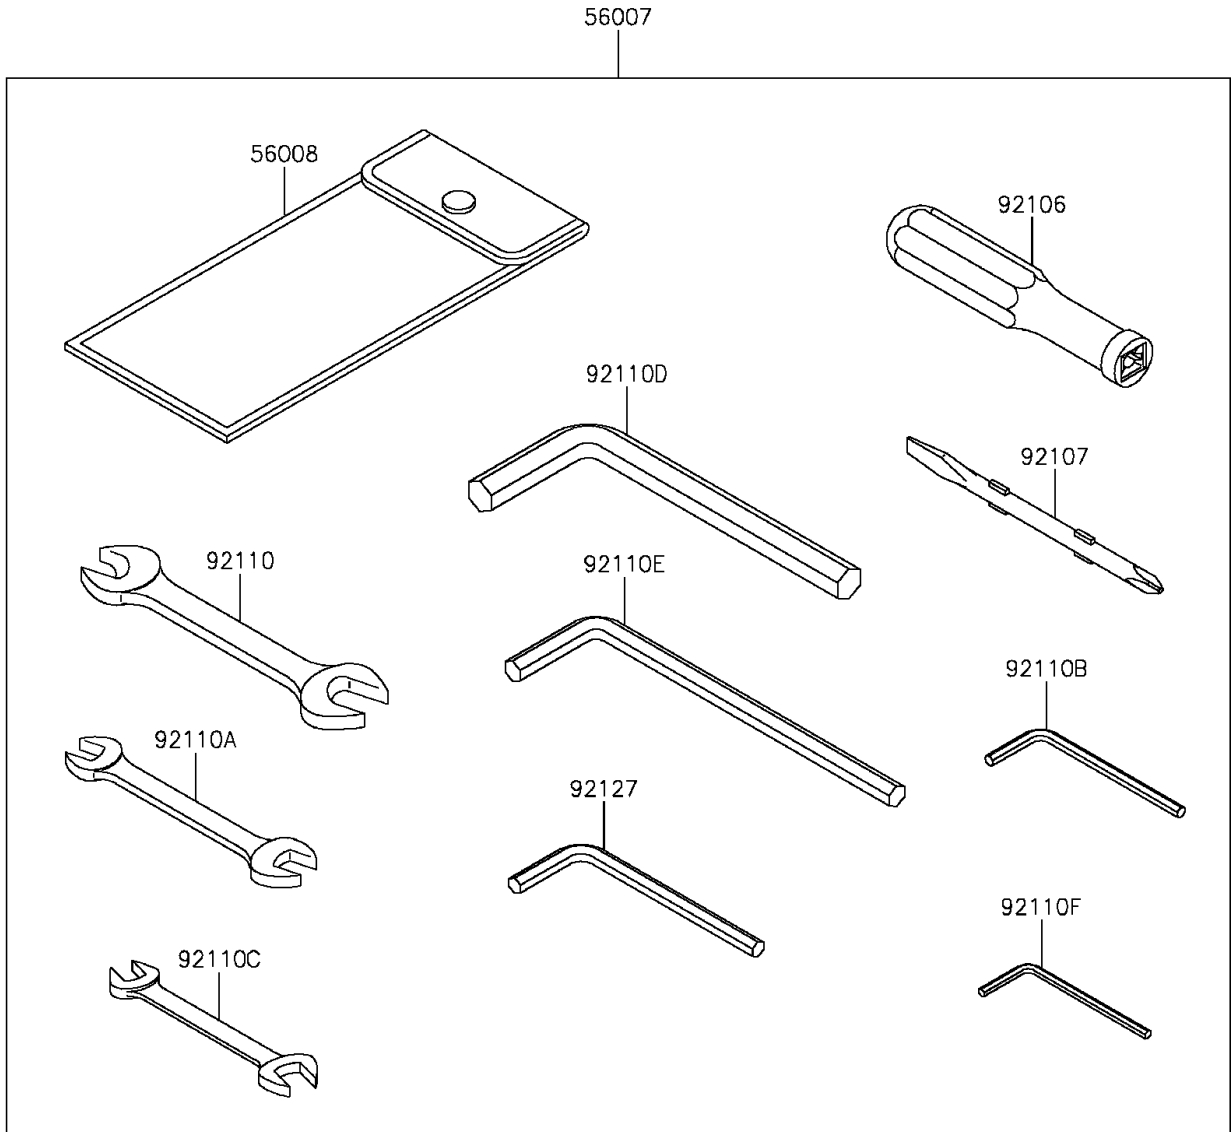

2015 Z1000 ABS PARTS DIAGRAM

Owner's Tools

F2810

2015 Z1000 ABS PARTS LIST

Owner's Tools

ITEM NAME	PART NUMBER	QUANTITY
TOOL-KIT (Ref # 56007)	56007-0125	1
BAG,TOOL (Ref # 56008)	56008-0046	1
GASKET-LIQUID,TB1216B,BLACK (Ref # 92104)	92104-1064	1
GASKET-LIQUID,TB1207B,BLACK (Ref # 92104A)	92104-2068	1
GRIP-SCREW DRIVER (Ref # 92106)	92106-0004	1
TOOL-DRIVER,#2PHILLIPS&SLOT (Ref # 92107)	92107-0019	1
TOOL-WRENCH,OPEN END,14X17 (Ref # 92110)	92110-0057	1
TOOL-WRENCH,OPEN END,10X12 (Ref # 92110A)	92110-0564	1
TOOL-WRENCH,ALLEN,4MM (Ref # 92110B)	92110-0567	1
TOOL-WRENCH,OPEN END,8X10 (Ref # 92110C)	92110-0574	1
TOOL-WRENCH,ALLEN,12MM (Ref # 92110D)	92110-0575	1
TOOL-WRENCH,ALLEN,8MM (Ref # 92110E)	92110-0576	1
TOOL-WRENCH,ALLEN,3MM (Ref # 92110F)	92110-0577	1
TOOL-WRENCH,ALLEN,6MM (Ref # 92127)	92127-003	1