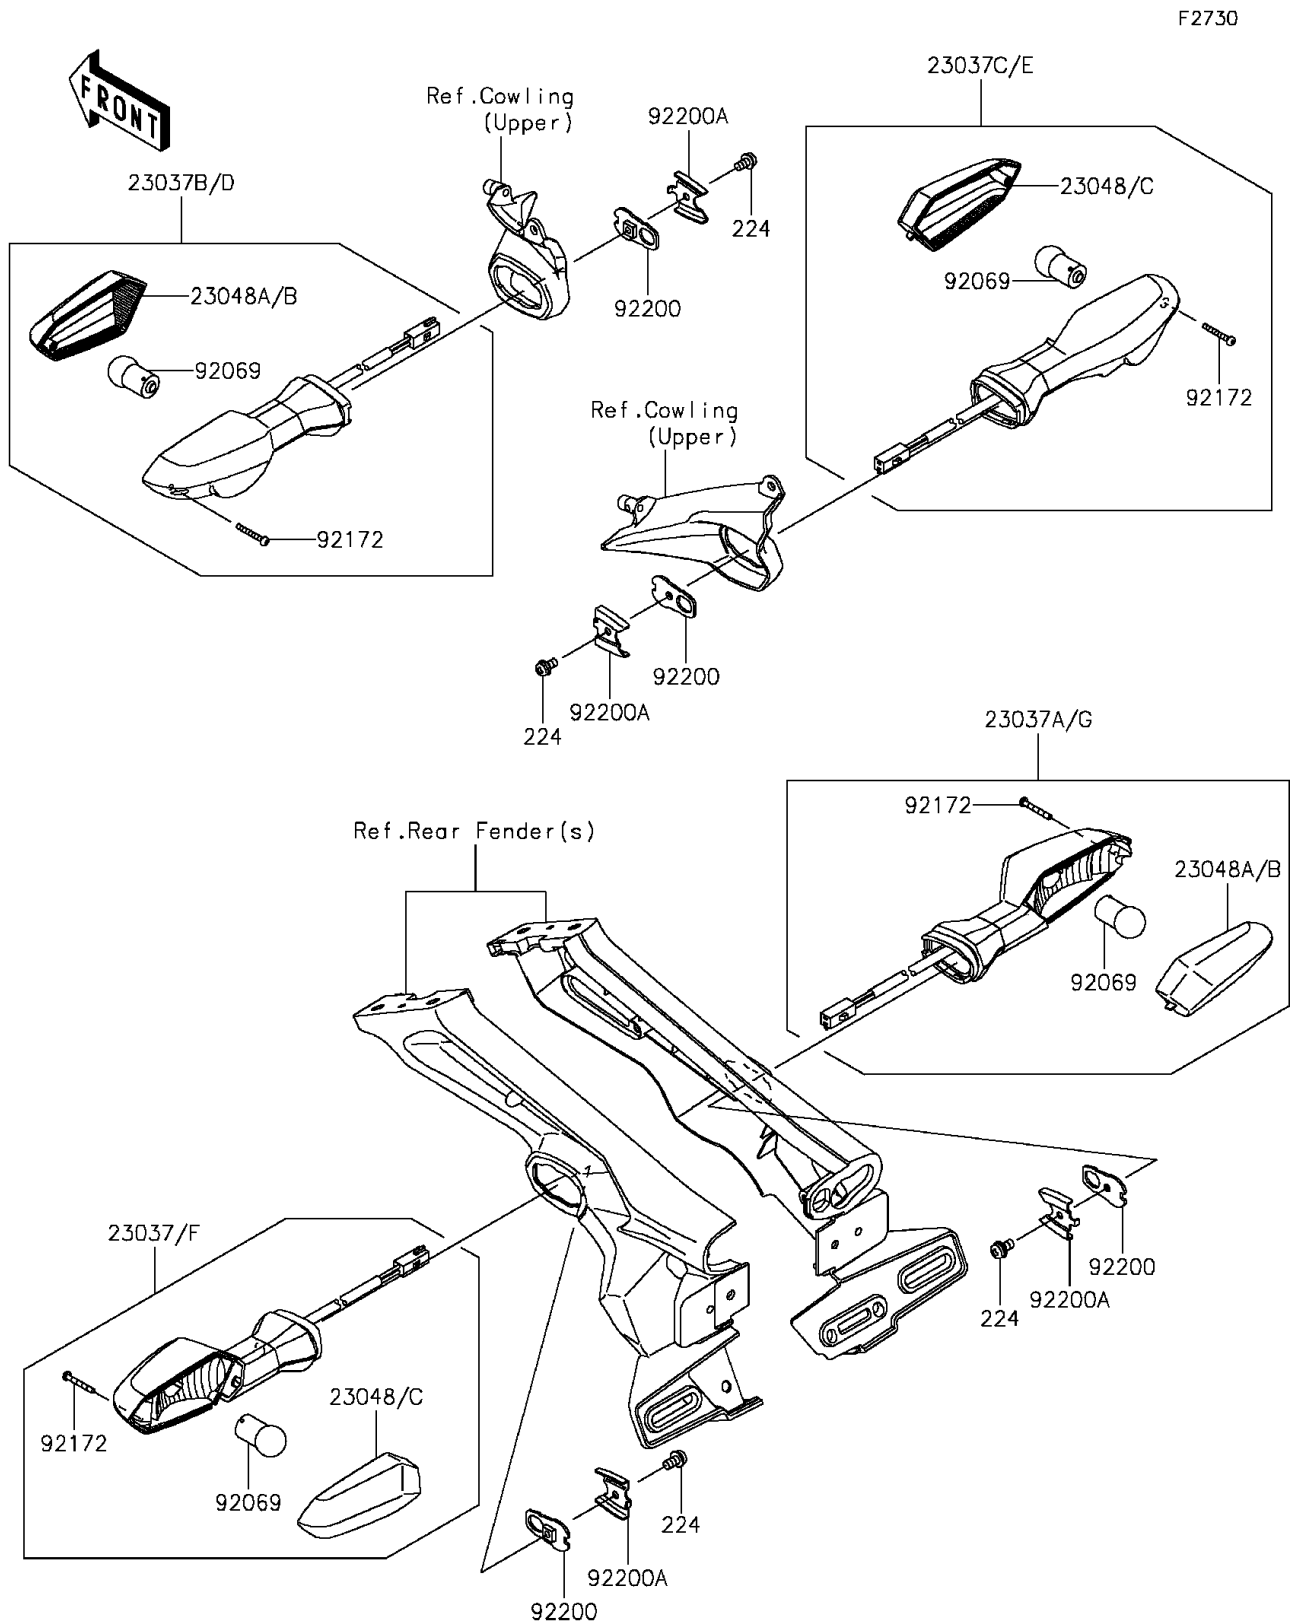

2015 Z1000 ABS

PARTS DIAGRAM

Turn Signals

2015 Z1000 ABS

PARTS LIST

Turn Signals

ITEM NAME	PART NUMBER	QUANTITY
SCREW-PAN-WP-CROS,4X8 (Ref # 224)	224AB0408	4
LAMP-ASSY-SIGNAL,FR,LH (Ref # 23037D)	23037-0295	1
LAMP-ASSY-SIGNAL,FR,RH (Ref # 23037E)	23037-0296	1
LAMP-ASSY-SIGNAL,RR,LH (Ref # 23037F)	23037-0300	1
LAMP-ASSY-SIGNAL,RR,RH (Ref # 23037G)	23037-0301	1
LENS-SIGNAL LAMP (Ref # 23048B)	23048-0025	2
LENS-SIGNAL LAMP (Ref # 23048C)	23048-0026	2
BULB,12V 10W (Ref # 92069)	92069-0076	4
SCREW,2.9X22 (Ref # 92172)	92172-0395	4
WASHER,NUT 4MM (Ref # 92200)	92200-0854	4
WASHER (Ref # 92200A)	92200-0855	4