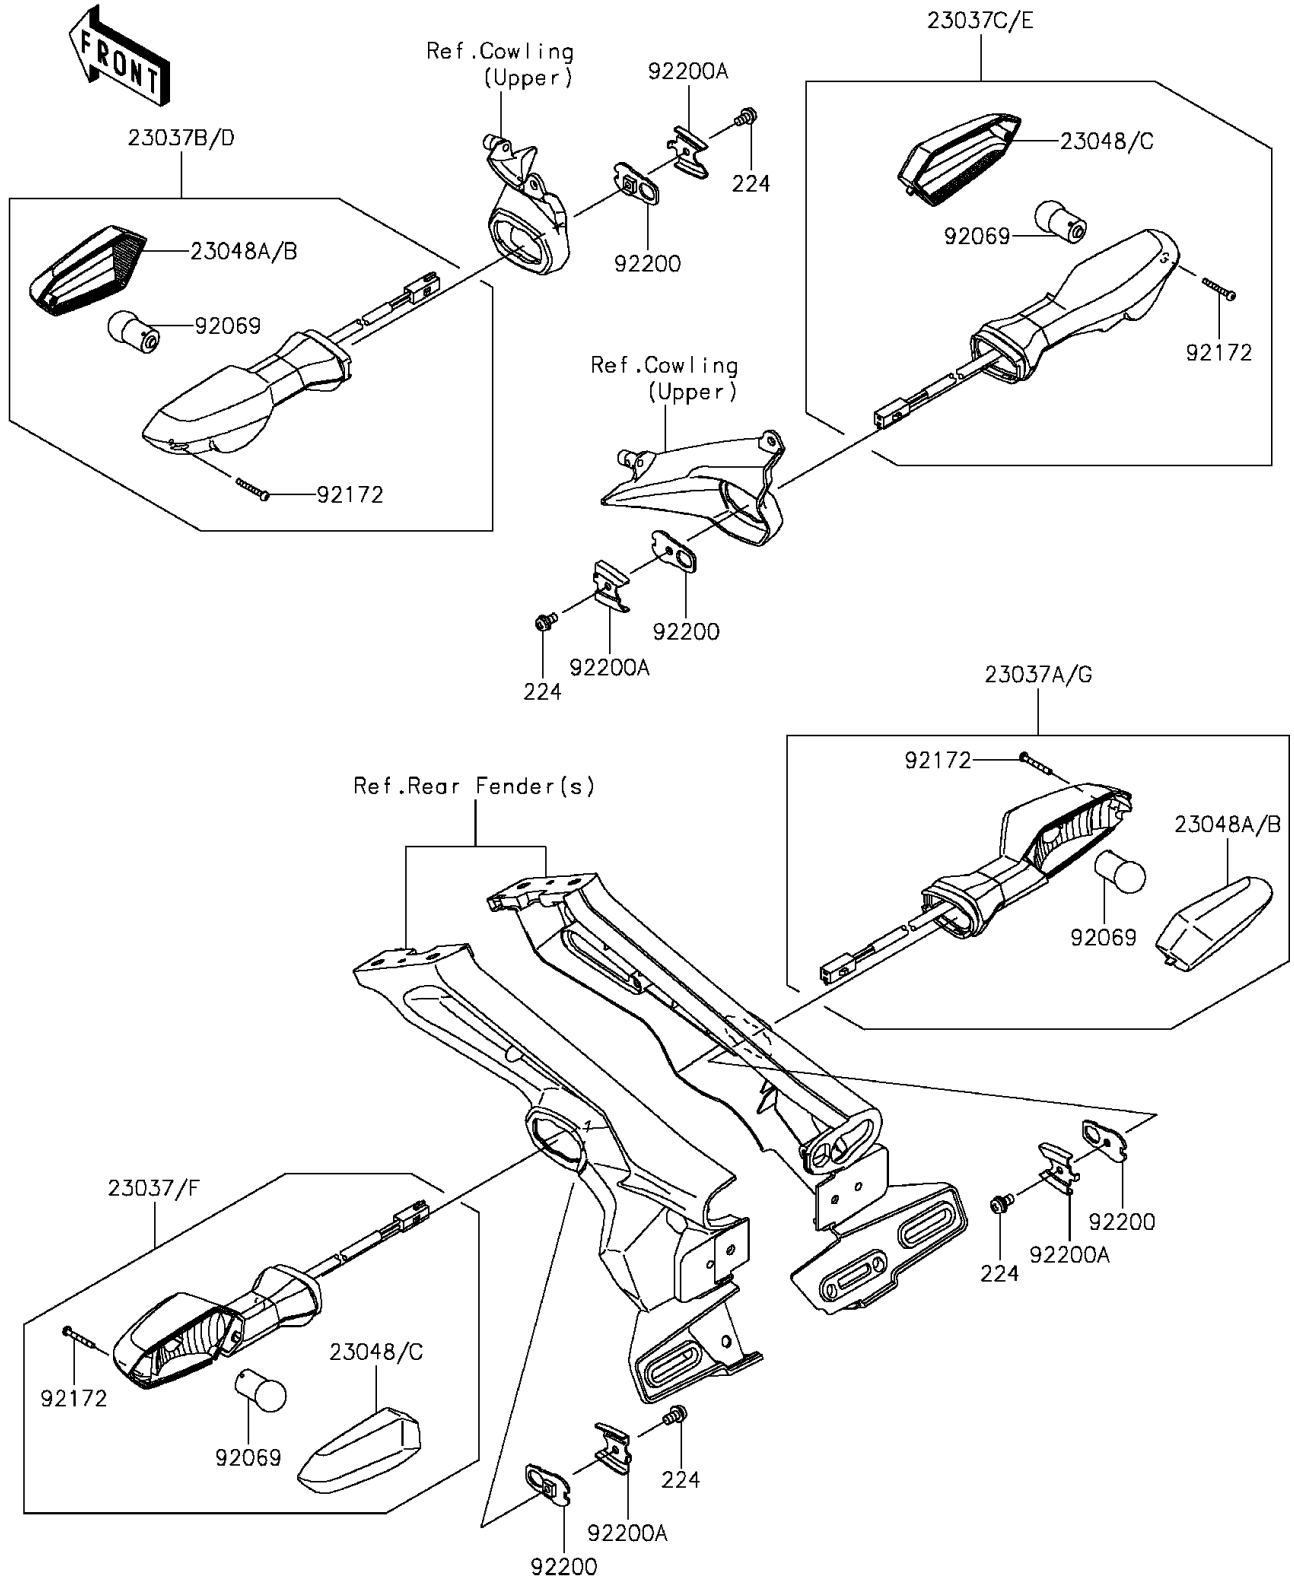

2015 Z1000 ABS PARTS DIAGRAM

Turn Signals

F2730

2015 Z1000 ABS PARTS LIST

Turn Signals

ITEM NAME	PART NUMBER	QUANTITY
SCREW-PAN-WP-CROS,4X8 (Ref # 224)	224AB0408	4
LAMP-ASSY-SIGNAL,FR,LH (Ref # 23037D)	23037-0295	1
LAMP-ASSY-SIGNAL,FR,RH (Ref # 23037E)	23037-0296	1
LAMP-ASSY-SIGNAL,RR,LH (Ref # 23037F)	23037-0300	1
LAMP-ASSY-SIGNAL,RR,RH (Ref # 23037G)	23037-0301	1
LENS-SIGNAL LAMP (Ref # 23048B)	23048-0025	2
LENS-SIGNAL LAMP (Ref # 23048C)	23048-0026	2
BULB,12V 10W (Ref # 92069)	92069-0076	4
SCREW,2.9X22 (Ref # 92172)	92172-0395	4
WASHER,NUT 4MM (Ref # 92200)	92200-0854	4
WASHER (Ref # 92200A)	92200-0855	4