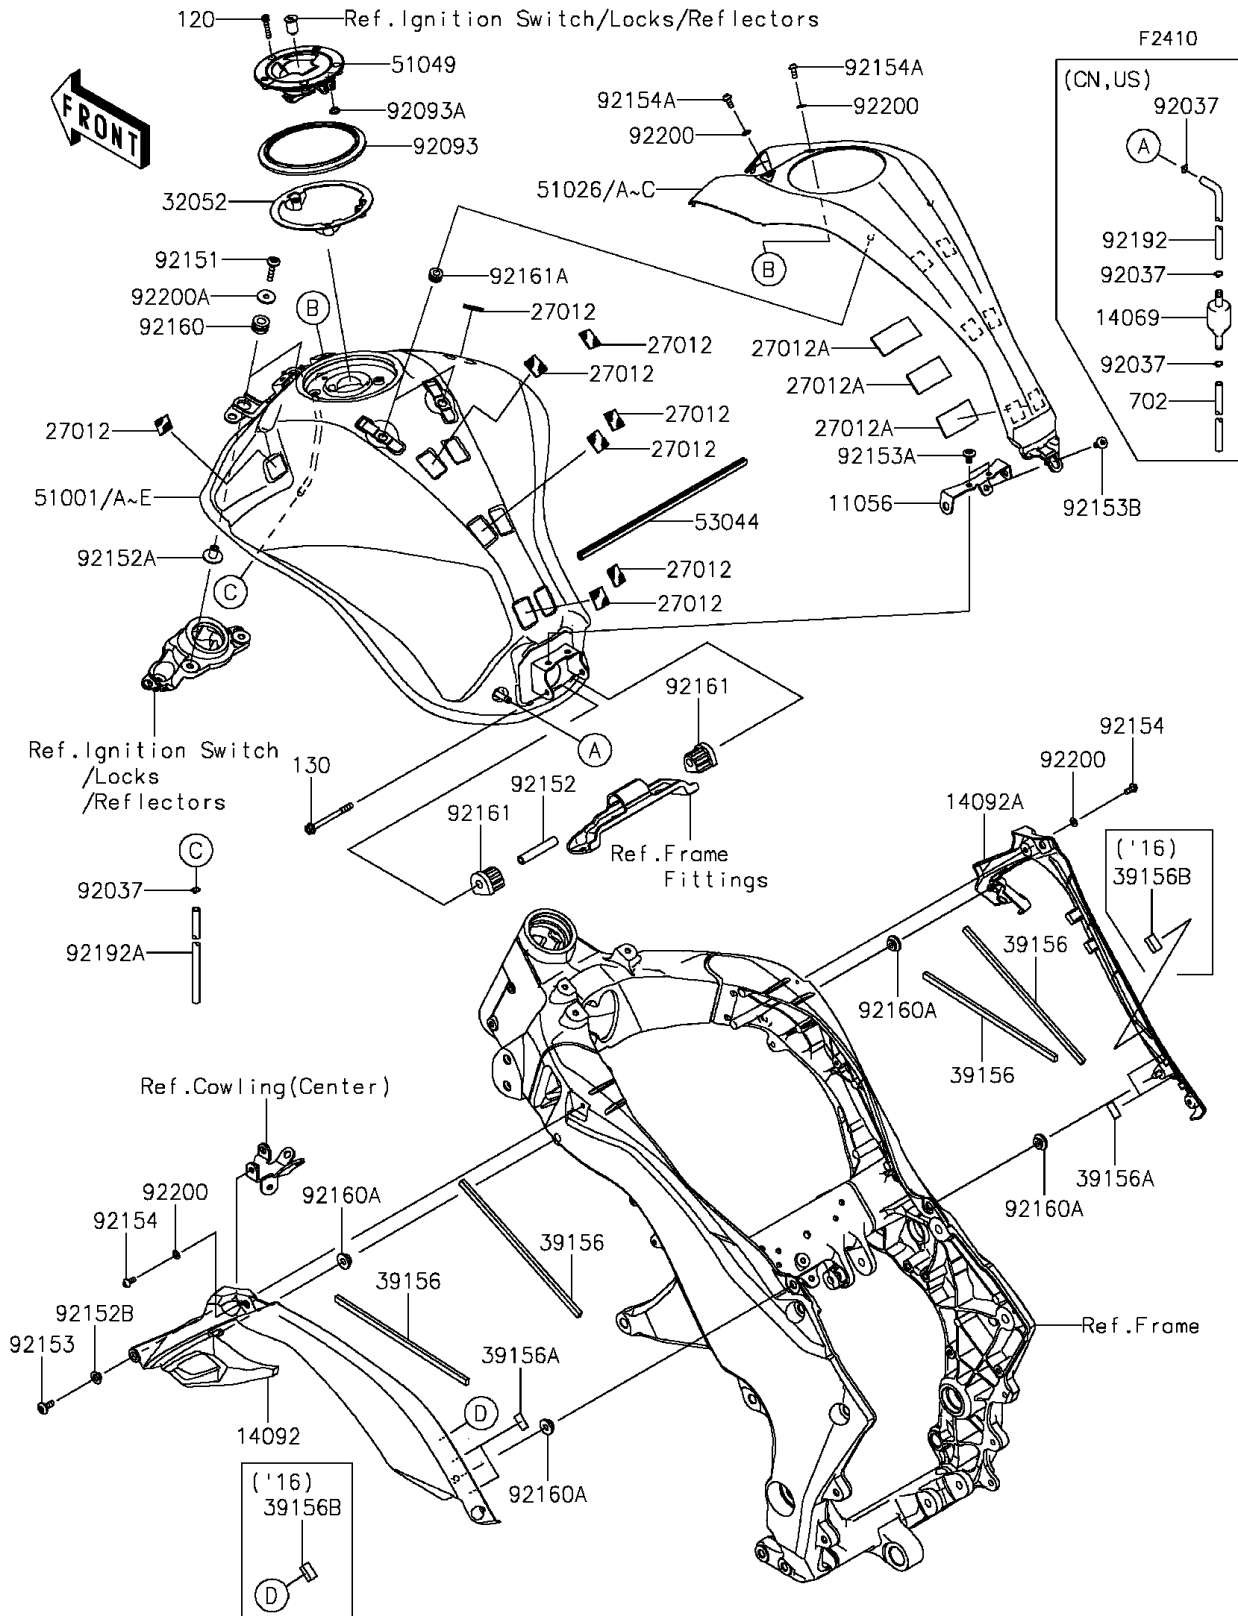

2015 Z1000 ABS PARTS DIAGRAM

Fuel Tank

2015 Z1000 ABS PARTS LIST

Fuel Tank

ITEM NAME	PART NUMBER	QUANTITY
BRACKET (Ref # 11056)	11056-3839	1
COVER,KNEE GRIP,LH (Ref # 14092)	14092-1128	1
COVER,KNEE GRIP,RH (Ref # 14092A)	14092-1129	1
HOOK (Ref # 27012)	27012-0171	8
HOOK,FASTENER,28X57 (Ref # 27012A)	27012-0764	3
BRACKET-TANK (Ref # 32052)	32052-0744	1
PAD (Ref # 39156)	39156-0563	4
PAD,15X20X0.2 (Ref # 39156A)	39156-1784	4
TANK-COMP-FUEL,G.B.GREEN (Ref # 51001A)	51001-0791-40R	1
TANK-COMP-FUEL,M.S.BLACK (Ref # 51001E)	51001-0791-660	1
COVER TANK,F.EBONY (Ref # 51026A)	51026-0010-45L	1
COVER TANK,M.S.BLACK (Ref # 51026C)	51026-0010-660	1
CAP-TANK,FUEL (Ref # 51049)	51049-0039	1
TRIM (Ref # 53044)	53044-1296	1
SEAL,TANK CAP (Ref # 92093)	92093-0604	1
SEAL,FUEL TANK CAP (Ref # 92093A)	92093-1030	1
BOLT,SOCKET,6X30 (Ref # 92151)	92151-1605	2
COLLAR,6.8X10X60 (Ref # 92152)	92152-1182	1
COLLAR (Ref # 92152A)	92152-1603	2
COLLAR,6.5X10X5.3 (Ref # 92152B)	92152-1863	1
BOLT,SOCKET,6X16 (Ref # 92153)	92153-1526	1
BOLT,SOCKET,6X12 (Ref # 92153A)	92153-1948	2
BOLT,SOCKET,6MM (Ref # 92153B)	92153-1956	1
BOLT-SOCKET,5X25 (Ref # 120)	120CC0525	3
BOLT-FLANGED,6X70 (Ref # 130)	130BB0670	1
BOLT,SOCKET,5X12 (Ref # 92154)	92154-0917	2
BOLT,SOCKET,5X12 (Ref # 92154A)	92154-1421	2
DAMPER,10X20X12 (Ref # 92160)	92160-1167	2
DAMPER (Ref # 92160A)	92160-1613	4

2015 Z1000 ABS PARTS LIST

Fuel Tank

ITEM NAME	PART NUMBER	QUANTITY
DAMPER,FUEL TANK,RR (Ref # 92161)	92161-1330	2
DAMPER,8.2X16X8.3 (Ref # 92161A)	92161-1584	2
TUBE,6X9X926(30) (Ref # 92192A)	92192-1024	1
WASHER,NYLONE,5.3X11.5X0.5 (Ref # 92200)	92200-0006	4
WASHER,6.5X22X1.6 (Ref # 92200A)	92200-1087	2