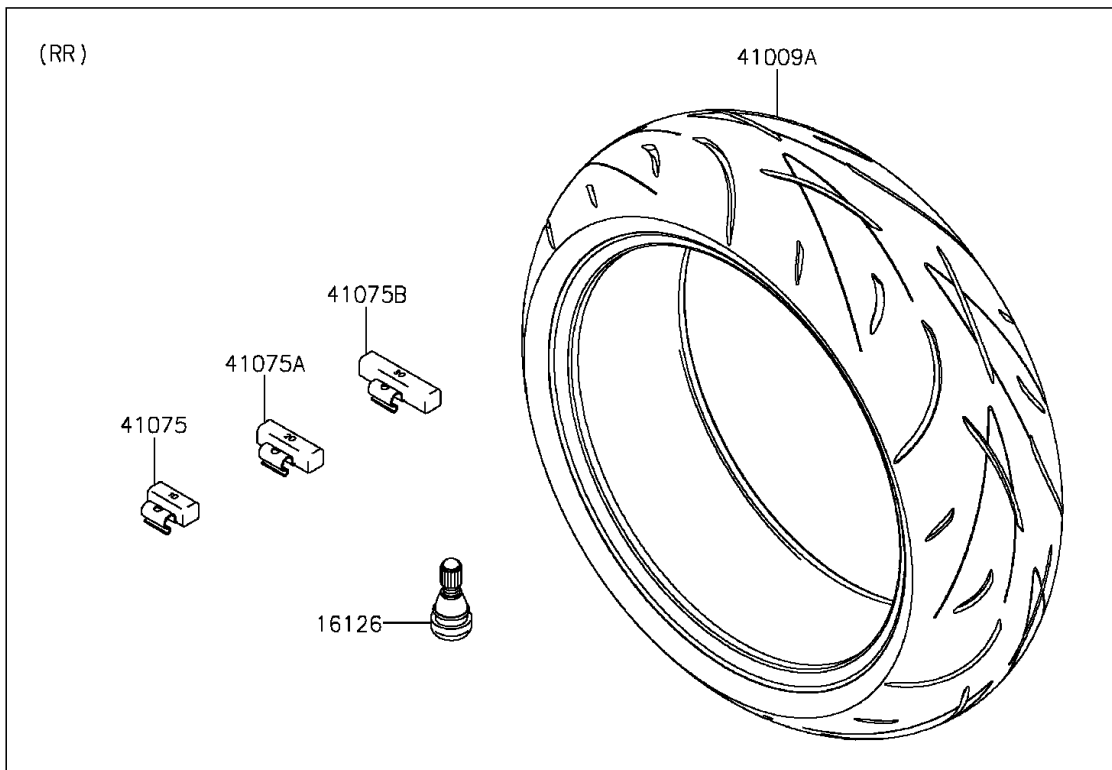

2015 Z1000 ABS PARTS DIAGRAM

Tires

F2210

2015 Z1000 ABS PARTS LIST

Tires

ITEM NAME	PART NUMBER	QUANTITY
VALVE,TIRE (Ref # 16126)	16126-1140	2
TIRE,FR,120/70ZR17(58W),D214F (Ref # 41009)	41009-0623	1
TIRE,RR,190/50ZR17(73W),D214 (Ref # 41009A)	41009-0624	1
BALANCER-WHEEL,10G,SILVER (Ref # 41075)	41075-0007	AR
BALANCER-WHEEL,20G,SILVER (Ref # 41075A)	41075-0008	AR
BALANCER-WHEEL,30G,SILVER (Ref # 41075B)	41075-0009	AR