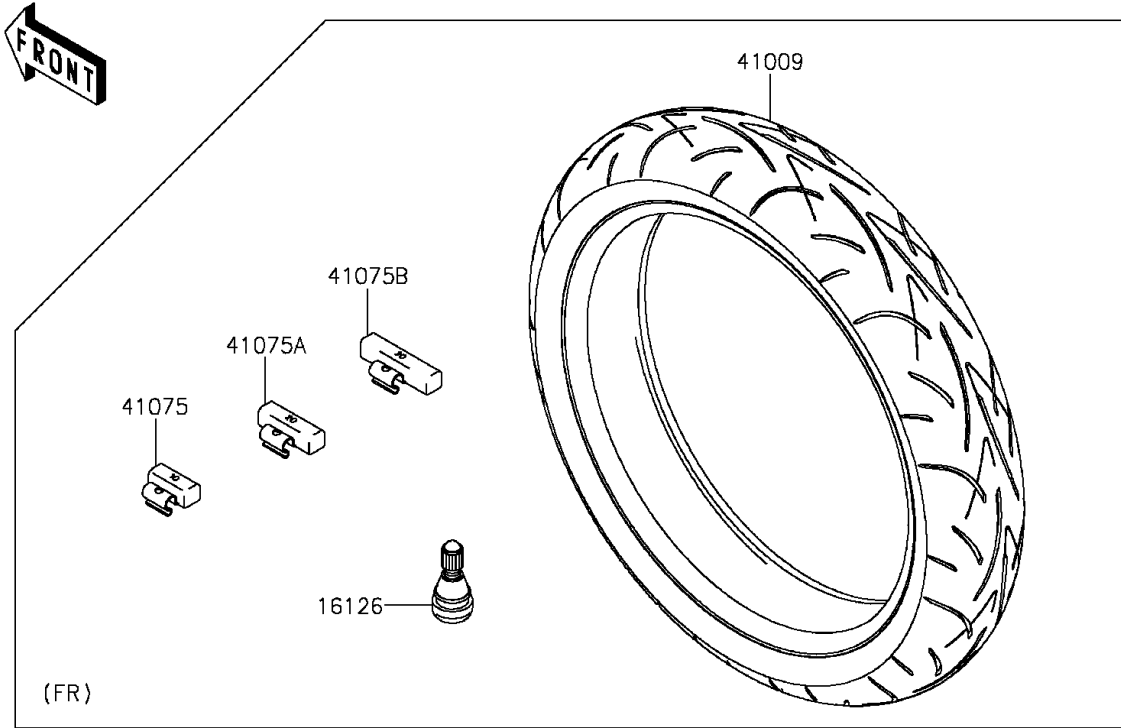

2015 Z1000 ABS PARTS DIAGRAM

Tires

F2210

2015 Z1000 ABS PARTS LIST

Tires

ITEM NAME	PART NUMBER	QUANTITY
VALVE,TIRE (Ref # 16126)	16126-1140	2
TIRE,FR,120/70ZR17(58W),D214F (Ref # 41009)	41009-0623	1
TIRE,RR,190/50ZR17(73W),D214 (Ref # 41009A)	41009-0624	1
BALANCER-WHEEL,10G,SILVER (Ref # 41075)	41075-0007	AR
BALANCER-WHEEL,20G,SILVER (Ref # 41075A)	41075-0008	AR
BALANCER-WHEEL,30G,SILVER (Ref # 41075B)	41075-0009	AR