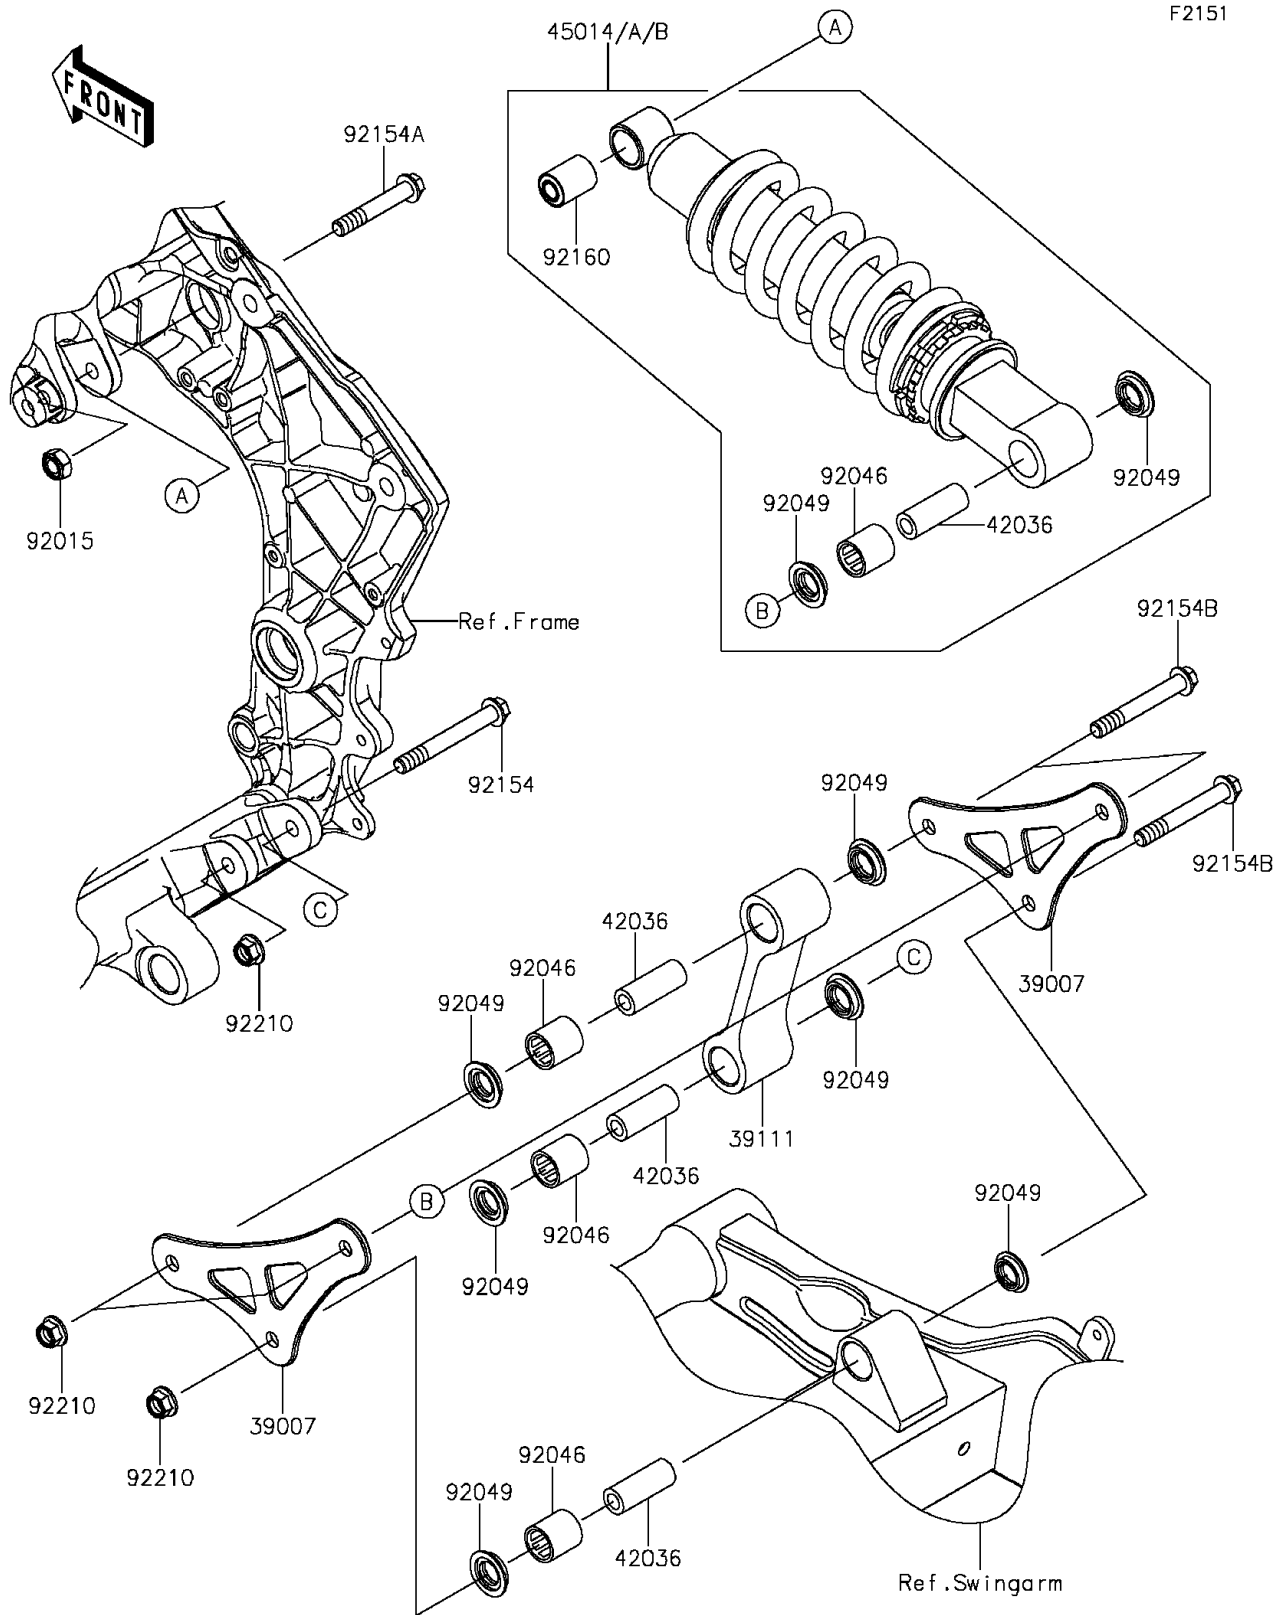

2015 Z1000 ABS PARTS DIAGRAM

Suspension/Shock Absorber

F2151

2015 Z1000 ABS PARTS LIST

Suspension/Shock Absorber

ITEM NAME	PART NUMBER	QUANTITY
-----------	-------------	----------