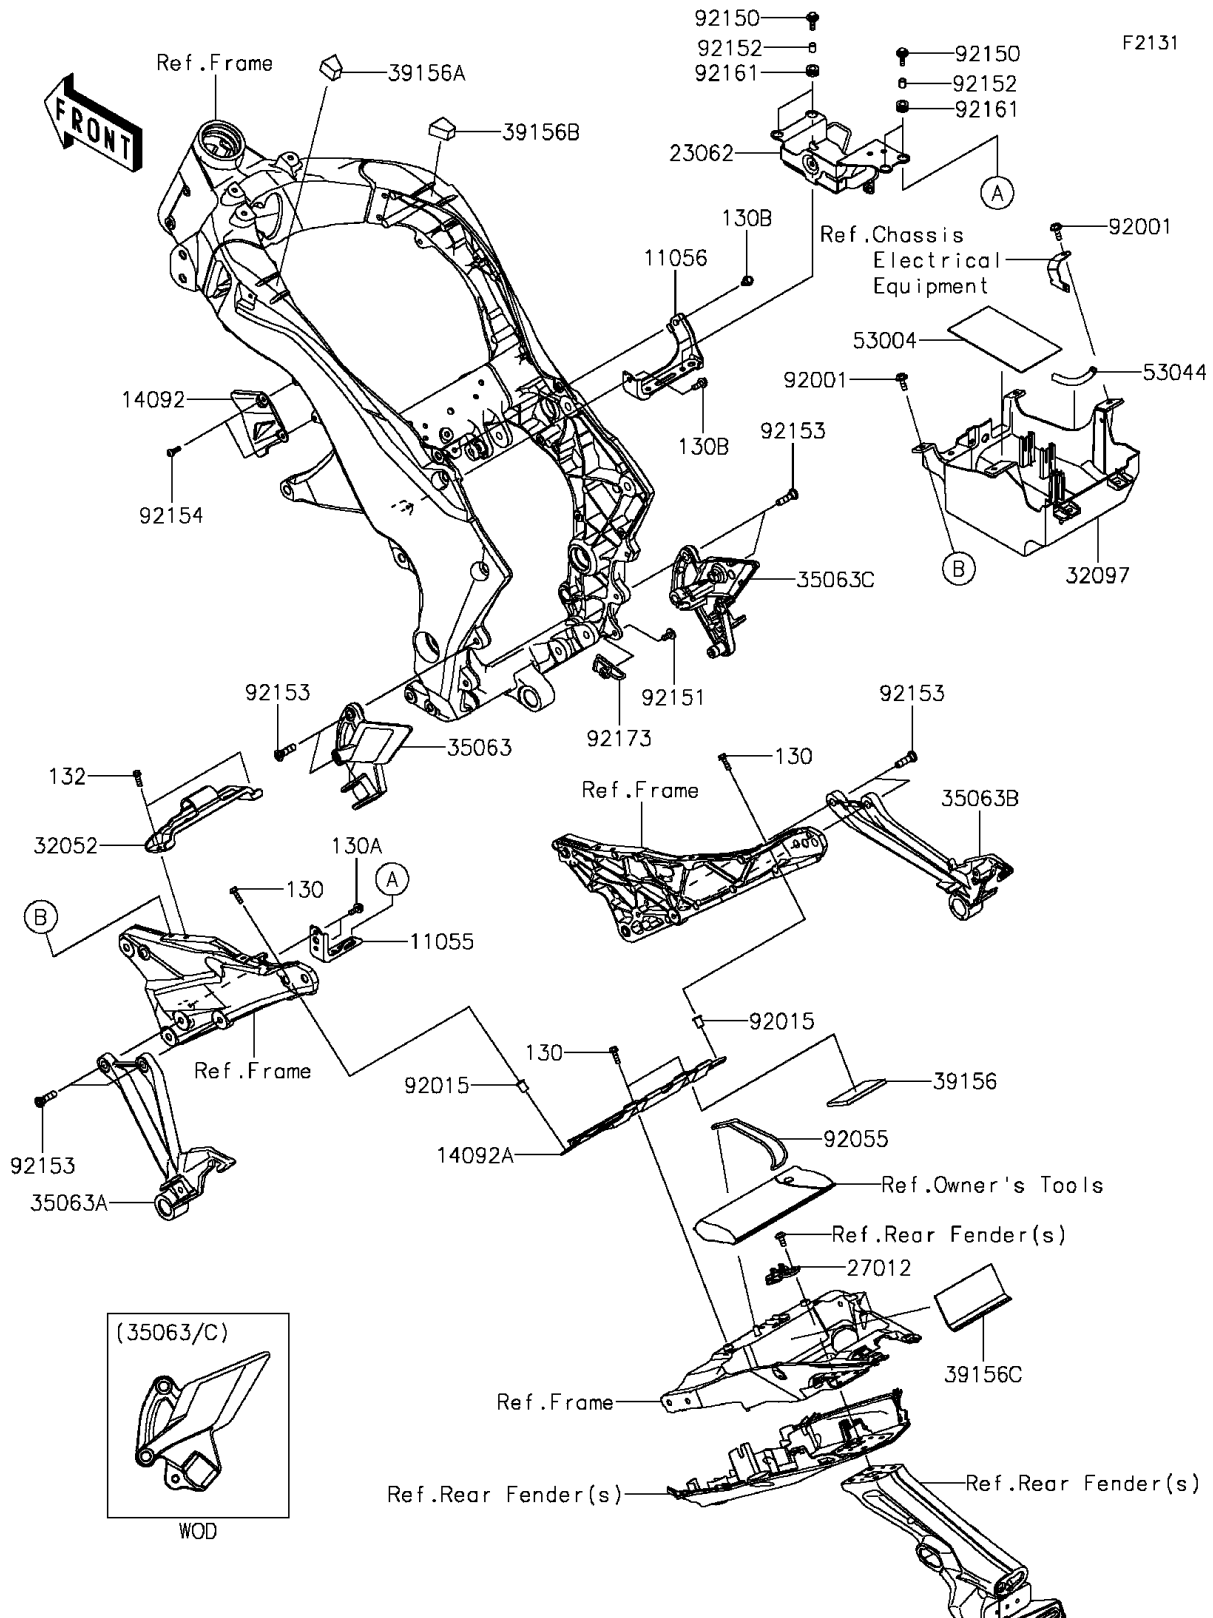

2015 Z1000 ABS PARTS DIAGRAM

Frame Fittings

2015 Z1000 ABS PARTS LIST

Frame Fittings

ITEM NAME	PART NUMBER	QUANTITY
BRACKET,REGULATOR (Ref # 11055)	11055-1951	1
BRACKET,REGULATOR (Ref # 11056)	11056-0169	1
BOLT-FLANGED,5X18 (Ref # 130)	130BA0518	4
BOLT-FLANGED,6X14 (Ref # 130A)	130BA0614	2
BOLT-FLANGED,6X16 (Ref # 130B)	130BA0616	2
BOLT-FLANGED-SMALL,6X16 (Ref # 132)	132BA0616	2
COVER,THROBO (Ref # 14092)	14092-0016	1
COVER,ECU (Ref # 14092A)	14092-1135	1
BRACKET-COMP,ABS (Ref # 23062)	23062-0816	1
HOOK,TOOL BAND (Ref # 27012)	27012-0779	1
BRACKET-TANK (Ref # 32052)	32052-0155	1
CASE-BATTERY (Ref # 32097)	32097-0042	1
STAY,FR,LH,F.S.BLACK (Ref # 35063)	35063-0657-18R	1
STAY,RR,LH,F.S.BLACK (Ref # 35063A)	35063-0659-18R	1
STAY,RR,RH,F.S.BLACK (Ref # 35063B)	35063-0660-18R	1
STAY,FR,RH,F.S.BLACK (Ref # 35063C)	35063-0920-18R	1
PAD,45X75X5 (Ref # 39156)	39156-0866	1
PAD,FR FRM,LH (Ref # 39156A)	39156-1733	1
PAD,FR FRM,RH (Ref # 39156B)	39156-1734	1
PAD,RR FRM (Ref # 39156C)	39156-1778	1
MAT,BATTERY (Ref # 53004)	53004-0560	1
TRIM (Ref # 53044)	53044-0018	1
BOLT,6X18 (Ref # 92001)	92001-1342	4
NUT,WELL,5MM (Ref # 92015)	92015-1757	2
RING-O,66.6X3.5 (Ref # 92055)	92055-0778	1
BOLT,FLANGED,6X20 (Ref # 92150)	92150-1339	4
BOLT,SOCKET,6X14 (Ref # 92151)	92151-1654	1
COLLAR,6.1X8.1X9 (Ref # 92152)	92152-1782	4
BOLT,SOCKET,8X30 (Ref # 92153)	92153-1624	8

2015 Z1000 ABS PARTS LIST

Frame Fittings

ITEM NAME	PART NUMBER	QUANTITY
BOLT,SOCKET,5X16 (Ref # 92154)	92154-0209	2
DAMPER,8.2X16X8.3 (Ref # 92161)	92161-1584	4
CLAMP (Ref # 92173)	92173-0151	1