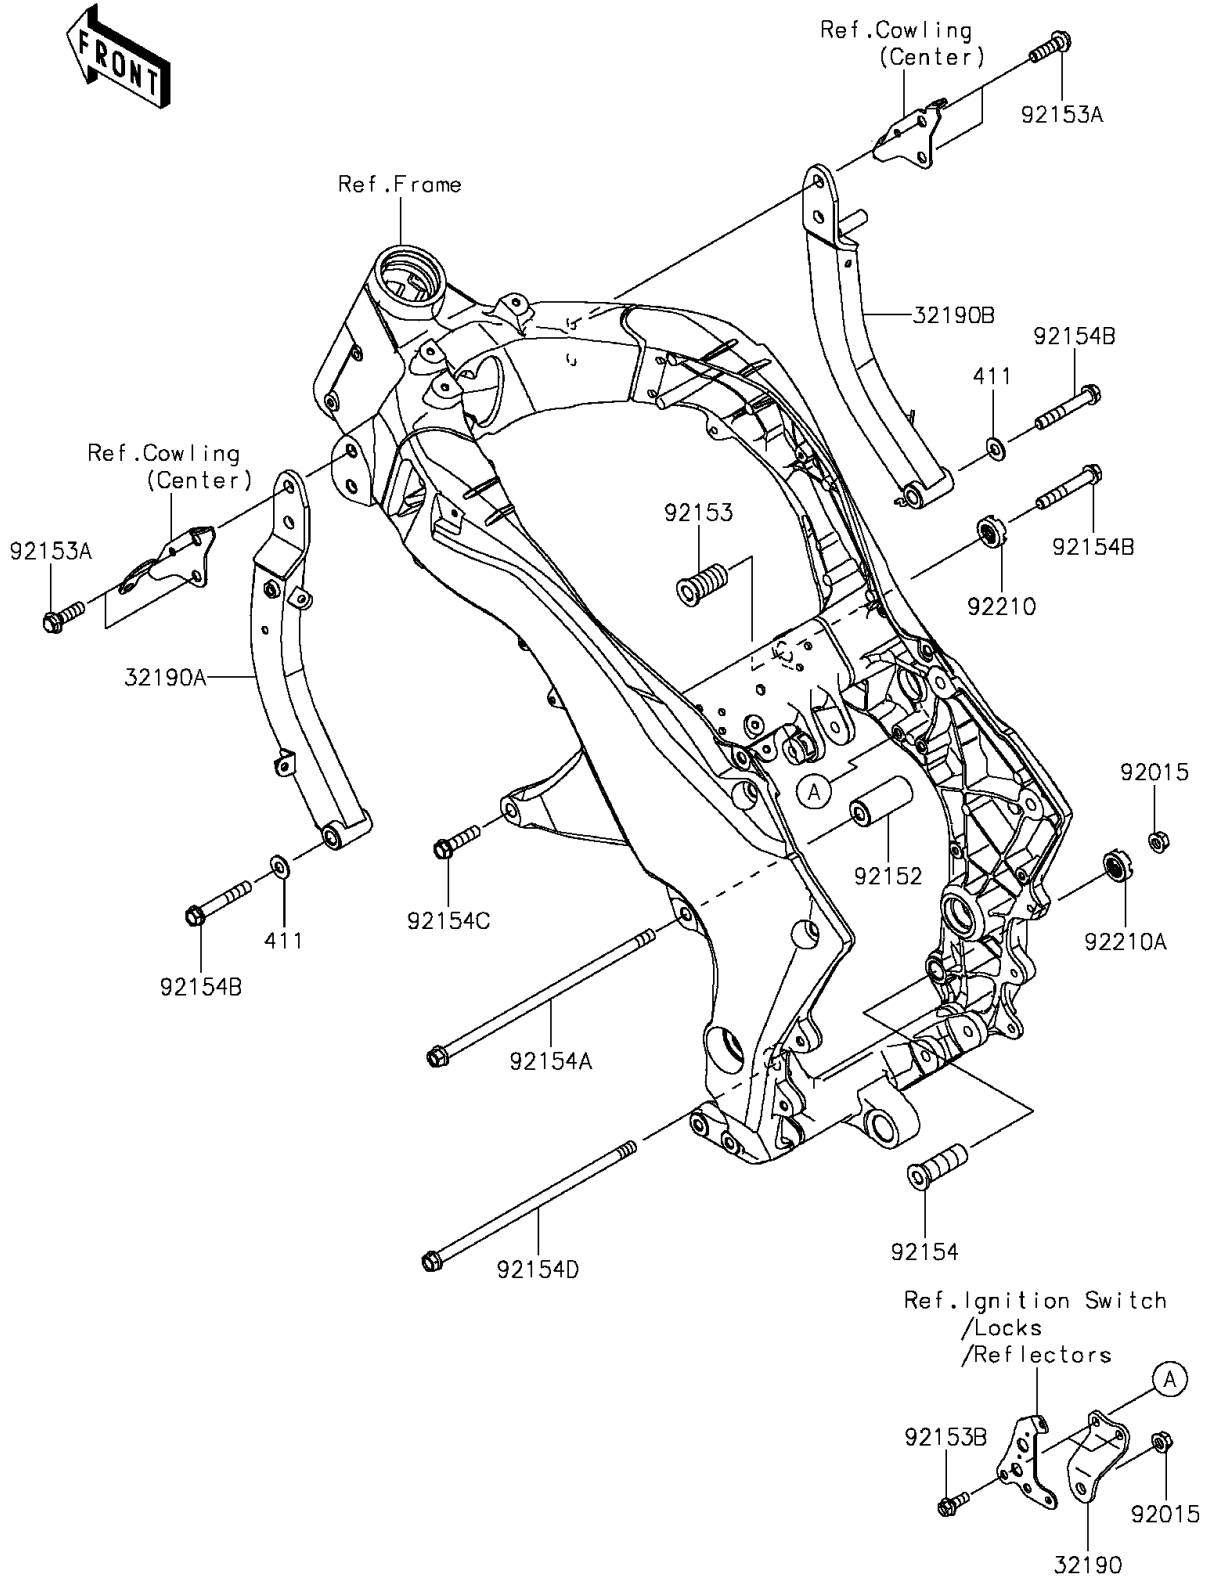

2015 Z1000 ABS PARTS DIAGRAM

Engine Mount

F2122

2015 Z1000 ABS PARTS LIST

Engine Mount

ITEM NAME	PART NUMBER	QUANTITY
BRACKET-ENGINE,CR CASE UPP,BLK (Ref # 32190)	32190-0458-18R	1
BRACKET-ENGINE,LH,F.S.BLACK (Ref # 32190A)	32190-0650-18R	1
BRACKET-ENGINE,RH,F.S.BLACK (Ref # 32190B)	32190-0651-18R	1
WASHER-PLAIN,10MM,BLACK (Ref # 411)	411AB1000	2
NUT,FLANGED,10MM (Ref # 92015)	92015-1180	2
COLLAR,11X26X56.5 (Ref # 92152)	92152-0853	1
BOLT,SOCKET,20X43 (Ref # 92153)	92153-0488	1
BOLT,FLANGED,10X35 (Ref # 92153A)	92153-0802	4
BOLT,FLANGED,8X20 (Ref # 92153B)	92153-1554	2
BOLT,ENGINE MOUNT,18X53.5 (Ref # 92154)	92154-0267	1
BOLT,FLANGED,10X270 (Ref # 92154A)	92154-0268	1
BOLT,FLANGED,10X65 (Ref # 92154B)	92154-0312	3
BOLT,FLANGED,10X40 (Ref # 92154C)	92154-0313	1
BOLT,FLANGED,10X255 (Ref # 92154D)	92154-0827	1
NUT,20MM (Ref # 92210)	92210-0591	1
NUT,18MM (Ref # 92210A)	92210-1203	1