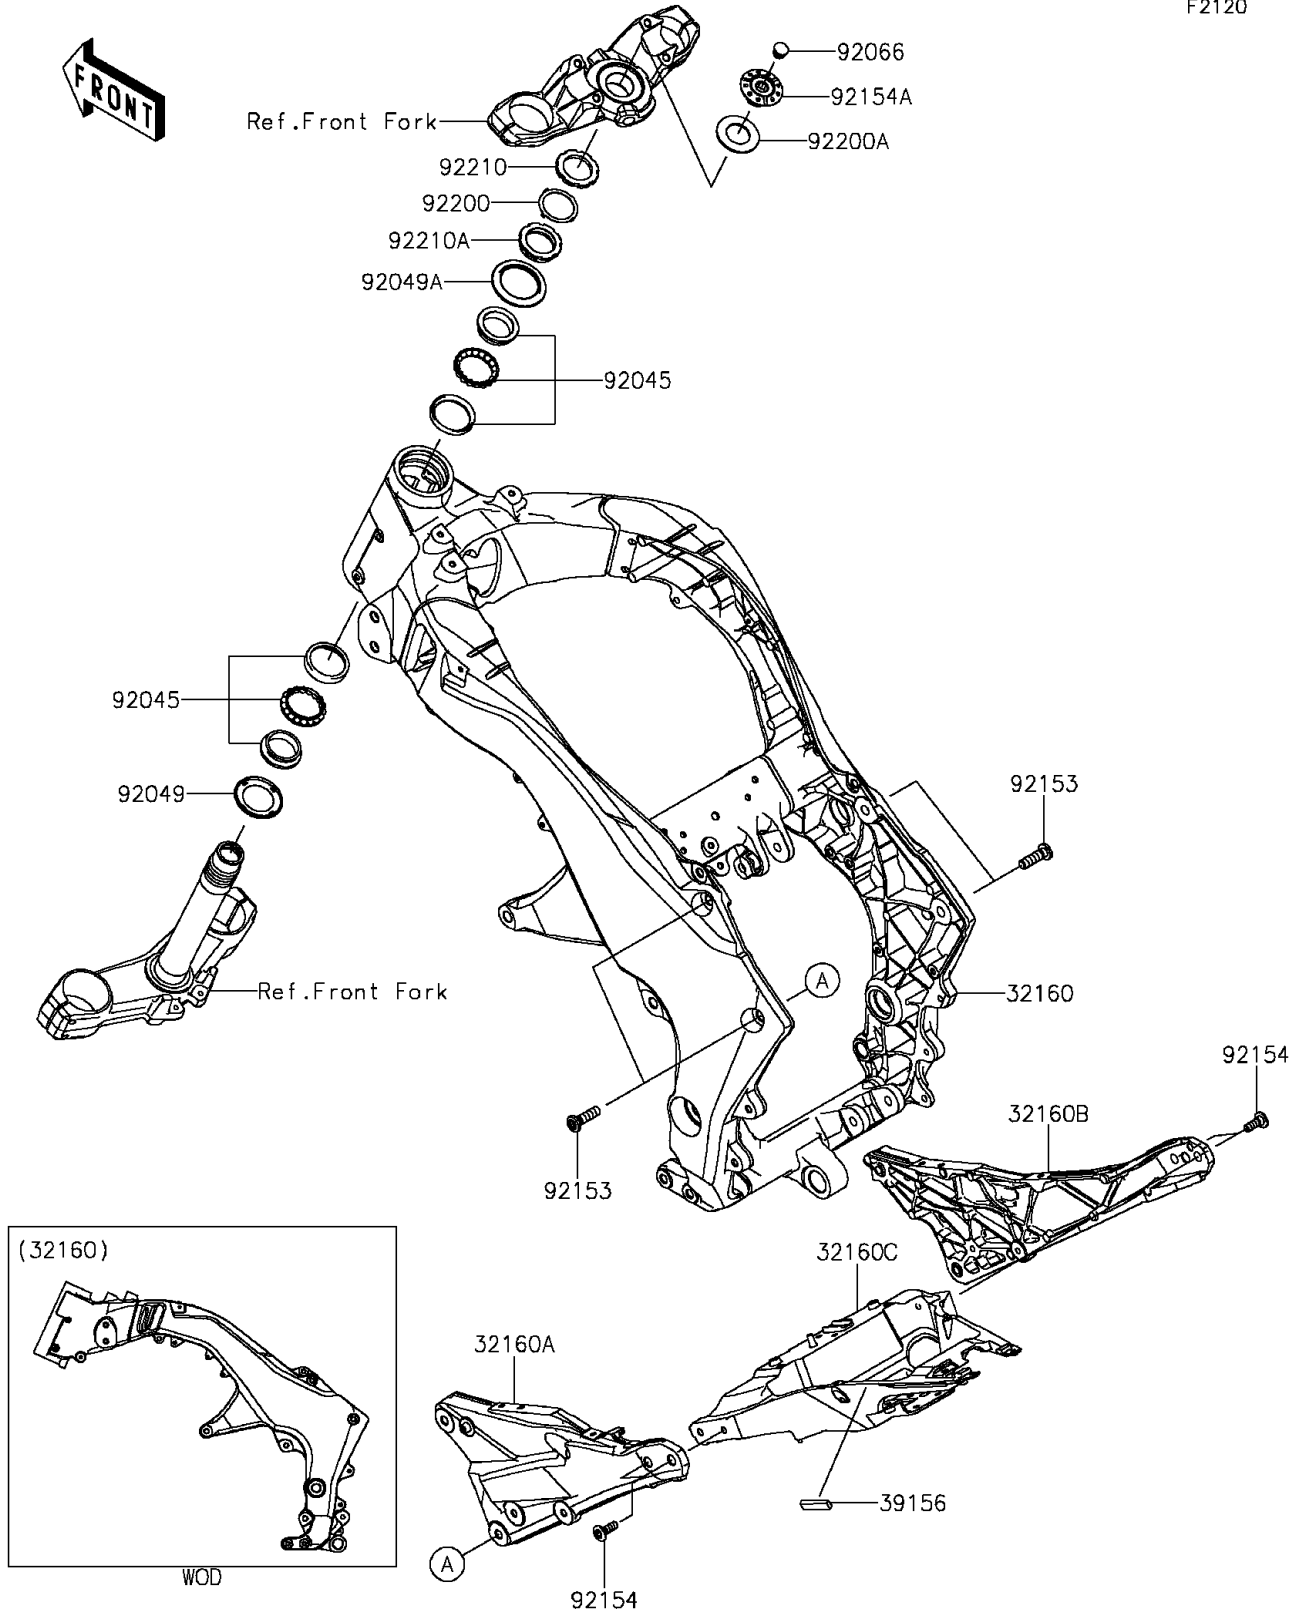

# 2015 Z1000 ABS PARTS DIAGRAM

Frame

F2120

## 2015 Z1000 ABS PARTS LIST

### Frame

ITEM NAME	PART NUMBER	QUANTITY
FRAME-COMP,MAIN,F.S.BLACK (Ref # 32160)	32160-0694-18R	1
FRAME-COMP,RR,LH,F.S.BLACK (Ref # 32160A)	32160-0695-18R	1
FRAME-COMP,RR,RH,F.S.BLACK (Ref # 32160B)	32160-0696-18R	1
FRAME-COMP,RR (Ref # 32160C)	32160-0697	1
PAD,10X34X5 (Ref # 39156)	39156-1811	1
BEARING-BALL,SF07A17PX1V1 (Ref # 92045)	92045-1384	2
SEAL-OIL,DS35X55X4 (Ref # 92049)	92049-0022	1
SEAL-OIL,43X55.5X8.6 (Ref # 92049A)	92049-0742	1
PLUG (Ref # 92066)	92066-0071	1
BOLT,SOCKET,10X35 (Ref # 92153)	92153-1442	4
BOLT,SOCKET,8X23 (Ref # 92154)	92154-0379	4
BOLT,TOP (Ref # 92154A)	92154-1243	1
WASHER (Ref # 92200)	92200-0036	1
WASHER,27X48X2.3 (Ref # 92200A)	92200-0892	1
NUT,35MM (Ref # 92210)	92210-0095	1
NUT,35MM (Ref # 92210A)	92210-0823	1