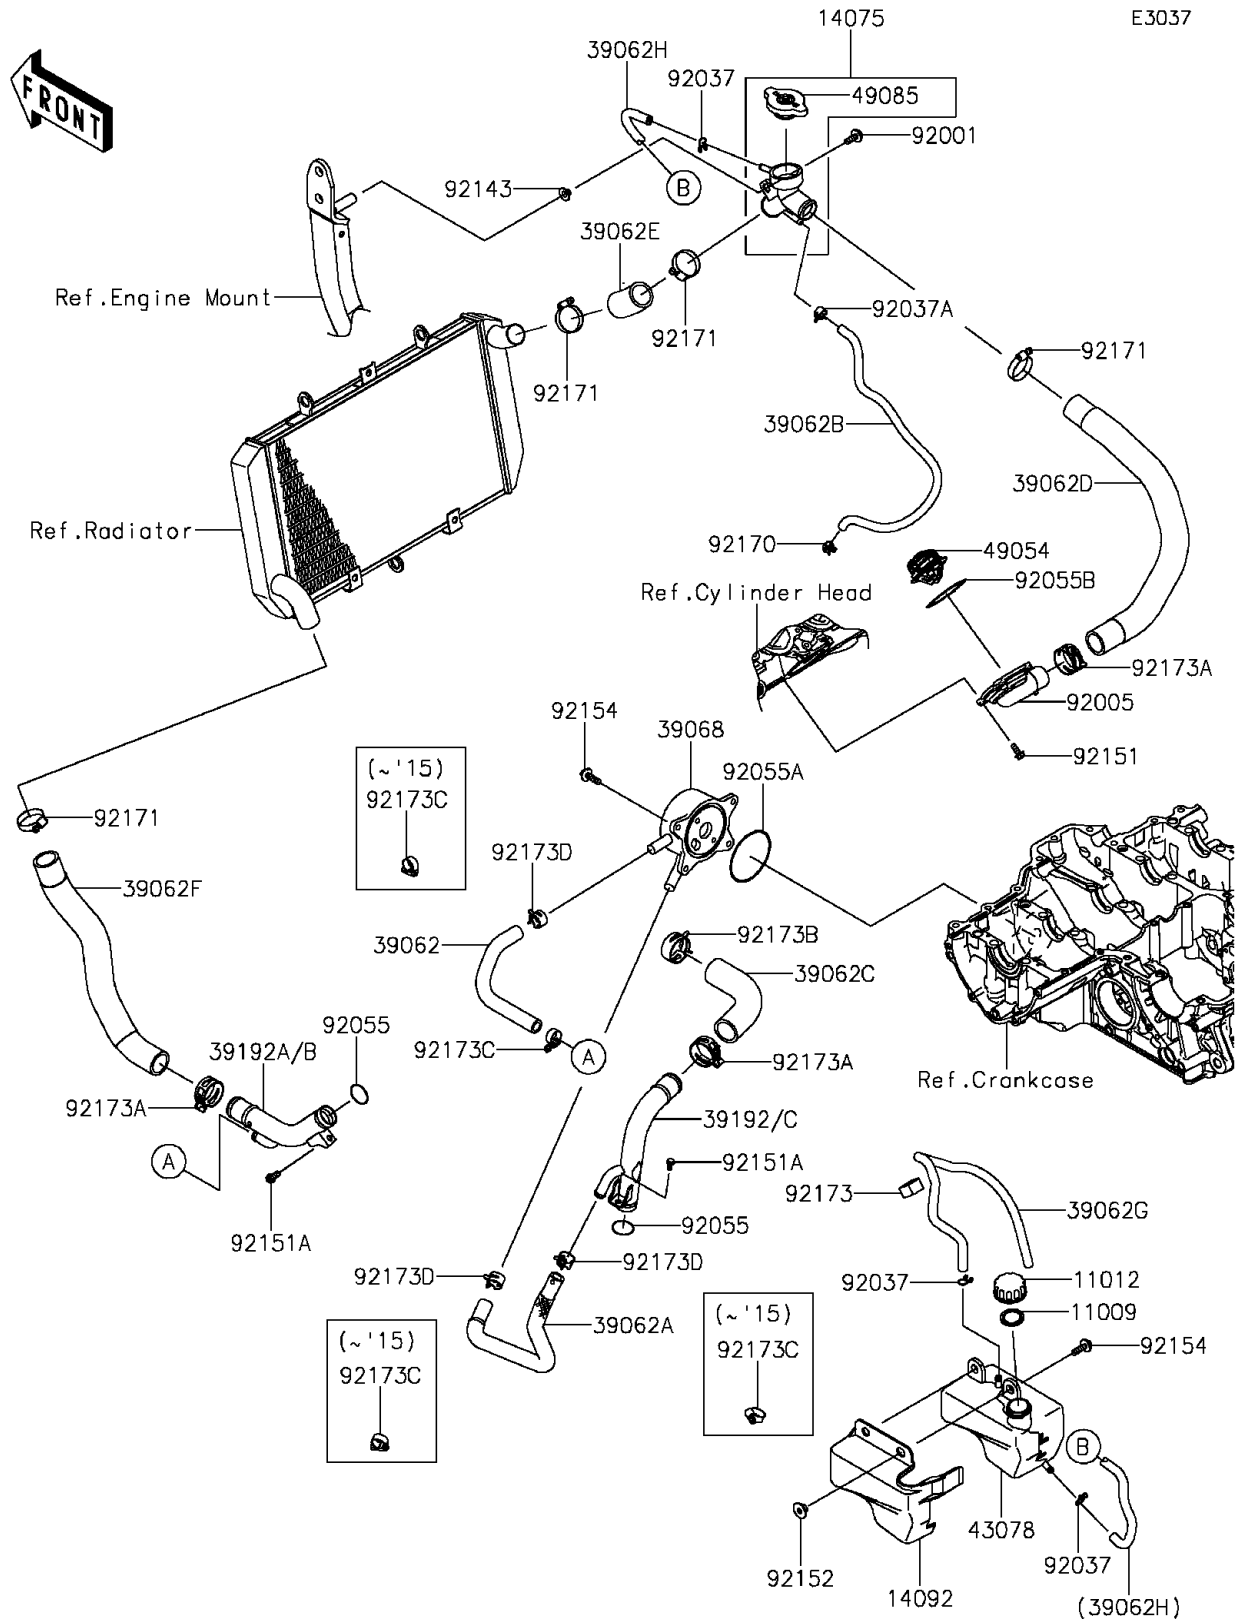

2015 Z1000 ABS PARTS DIAGRAM

Water Pipe

2015 Z1000 ABS PARTS LIST

Water Pipe

ITEM NAME	PART NUMBER	QUANTITY
GASKET,RESERVOIR TANK CAP (Ref # 11009)	11009-1145	1
CAP (Ref # 11012)	11012-1084	1
CAP-ASSY (Ref # 14075)	14075-0028	1
COVER,RESERVOIR (Ref # 14092)	14092-1098	1
HOSE-COOLING,PIPE-OIL COOLER (Ref # 39062)	39062-0308	1
HOSE-COOLING,PIPE-OIL COOLER (Ref # 39062A)	39062-0309	1
HOSE-COOLING,AIR BLEED (Ref # 39062B)	39062-0310	1
HOSE-COOLING,PIPE-CYLINDER (Ref # 39062C)	39062-0312	1
HOSE-COOLING,CAP-THERMO (Ref # 39062D)	39062-0313	1
HOSE-COOLING,CAP-RAD. (Ref # 39062E)	39062-0314	1
HOSE-COOLING,RAD.-PIPE (Ref # 39062F)	39062-0637	1
HOSE-COOLING,OVERFLOW (Ref # 39062G)	39062-1700	1
HOSE-COOLING (Ref # 39062H)	39062-1873	1
COOLER-ASSY-OIL (Ref # 39068)	39068-0704	1
PIPE-WATER (Ref # 39192)	39192-0116	1
PIPE-WATER (Ref # 39192A)	39192-0136	1
RESERVOIR (Ref # 43078)	43078-0566	1
THERMOSTAT (Ref # 49054)	49054-0004	1
CAP-ASSY-PRESSURE (Ref # 49085)	49085-1066	1
BOLT,6X18 (Ref # 92001)	92001-1342	1
FITTING,THERMO CAP (Ref # 92005)	92005-0076	1
CLAMP,TUBE (Ref # 92037)	92037-147	3
CLAMP,TUBE (Ref # 92037A)	92037-1505	1
RING-O,20.8X2.4 (Ref # 92055)	92055-0114	2
RING-O,63.3MM (Ref # 92055A)	92055-0739	1
RING-O,THERMOSTAT CAP (Ref # 92055B)	92055-1699	1
COLLAR (Ref # 92143)	92143-1057	1
BOLT,5X14 (Ref # 92151)	92151-1764	4
BOLT,6X12 (Ref # 92151A)	92151-1997	2

2015 Z1000 ABS PARTS LIST

Water Pipe

ITEM NAME	PART NUMBER	QUANTITY
COLLAR (Ref # 92152)	92152-1740	2
BOLT,FLANGED,6X22 (Ref # 92154)	92154-0403	6
CLAMP (Ref # 92170)	92170-1493	1
CLAMP (Ref # 92171)	92171-0179	4
CLAMP,CLIP (Ref # 92173)	92173-0127	1
CLAMP,34MM (Ref # 92173A)	92173-1360	3
CLAMP,35.5MM (Ref # 92173B)	92173-1432	1
CLAMP (Ref # 92173C)	92173-1482	4