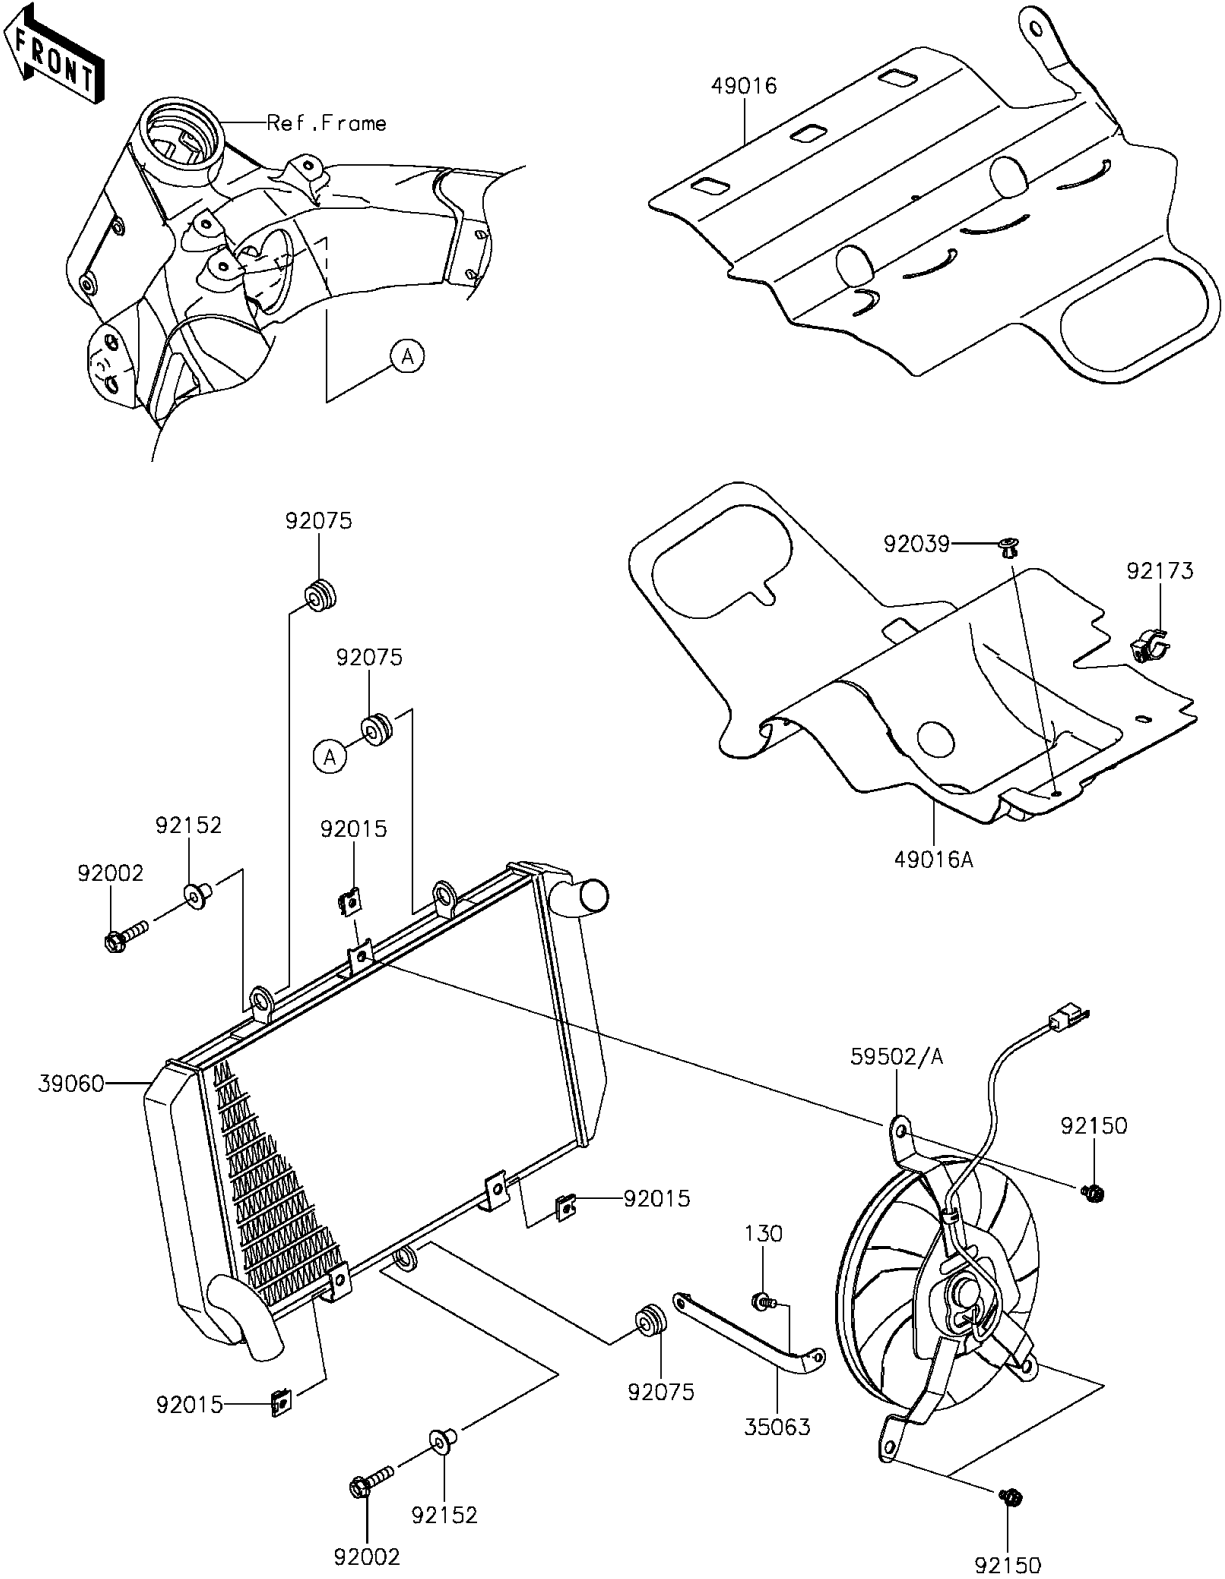

2015 Z1000 ABS PARTS DIAGRAM

Radiator

E3032

2015 Z1000 ABS PARTS LIST

Radiator

ITEM NAME	PART NUMBER	QUANTITY
BOLT-FLANGED,6X16 (Ref # 130)	130CC0616	1
STAY (Ref # 35063)	35063-0761	1
RADIATOR (Ref # 39060)	39060-0072	1
COVER-SEAL (Ref # 49016)	49016-0609	1
COVER-SEAL (Ref # 49016A)	49016-0612	1
FAN-ASSY (Ref # 59502)	59502-0567	1
BOLT,FLANGED,6X25 (Ref # 92002)	92002-1086	2
NUT (Ref # 92015)	92015-1487	3
RIVET (Ref # 92039)	92039-0730	1
DAMPER,RUBBER (Ref # 92075)	92075-1123	3
BOLT,6X12 (Ref # 92150)	92150-1186	3
COLLAR (Ref # 92152)	92152-0667	2
CLAMP (Ref # 92173)	92173-1240	1