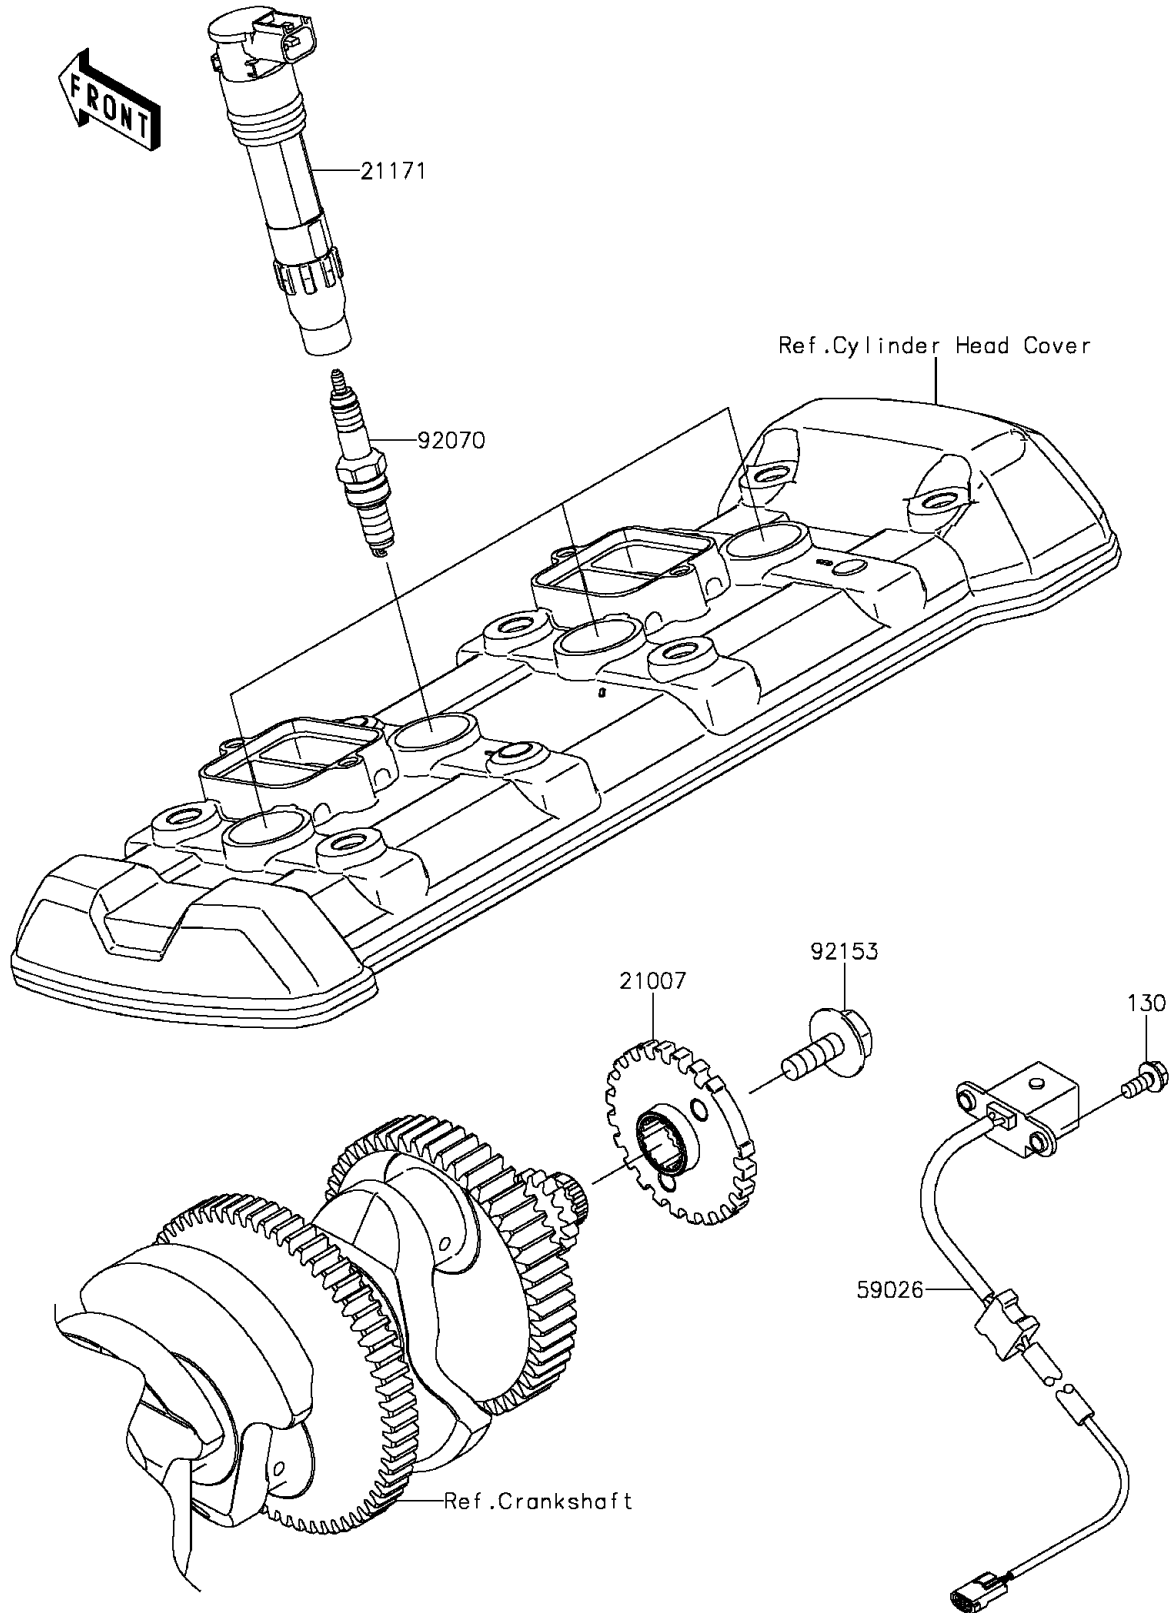

2015 Z1000 ABS PARTS DIAGRAM

Ignition System

E1830

2015 Z1000 ABS PARTS LIST

Ignition System

ITEM NAME	PART NUMBER	QUANTITY
BOLT-FLANGED,5X12 (Ref # 130)	130BA0512	2
ROTOR (Ref # 21007)	21007-0579	1
COIL-ASSY-IGNITION (Ref # 21171)	21171-0033	4
COIL-PULSING (Ref # 59026)	59026-0043	1
PLUG-SPARK,CR9EIA(NGK) (Ref # 92070)	92070-0014	4
BOLT,FLANGED,8X23 (Ref # 92153)	92153-0549	1