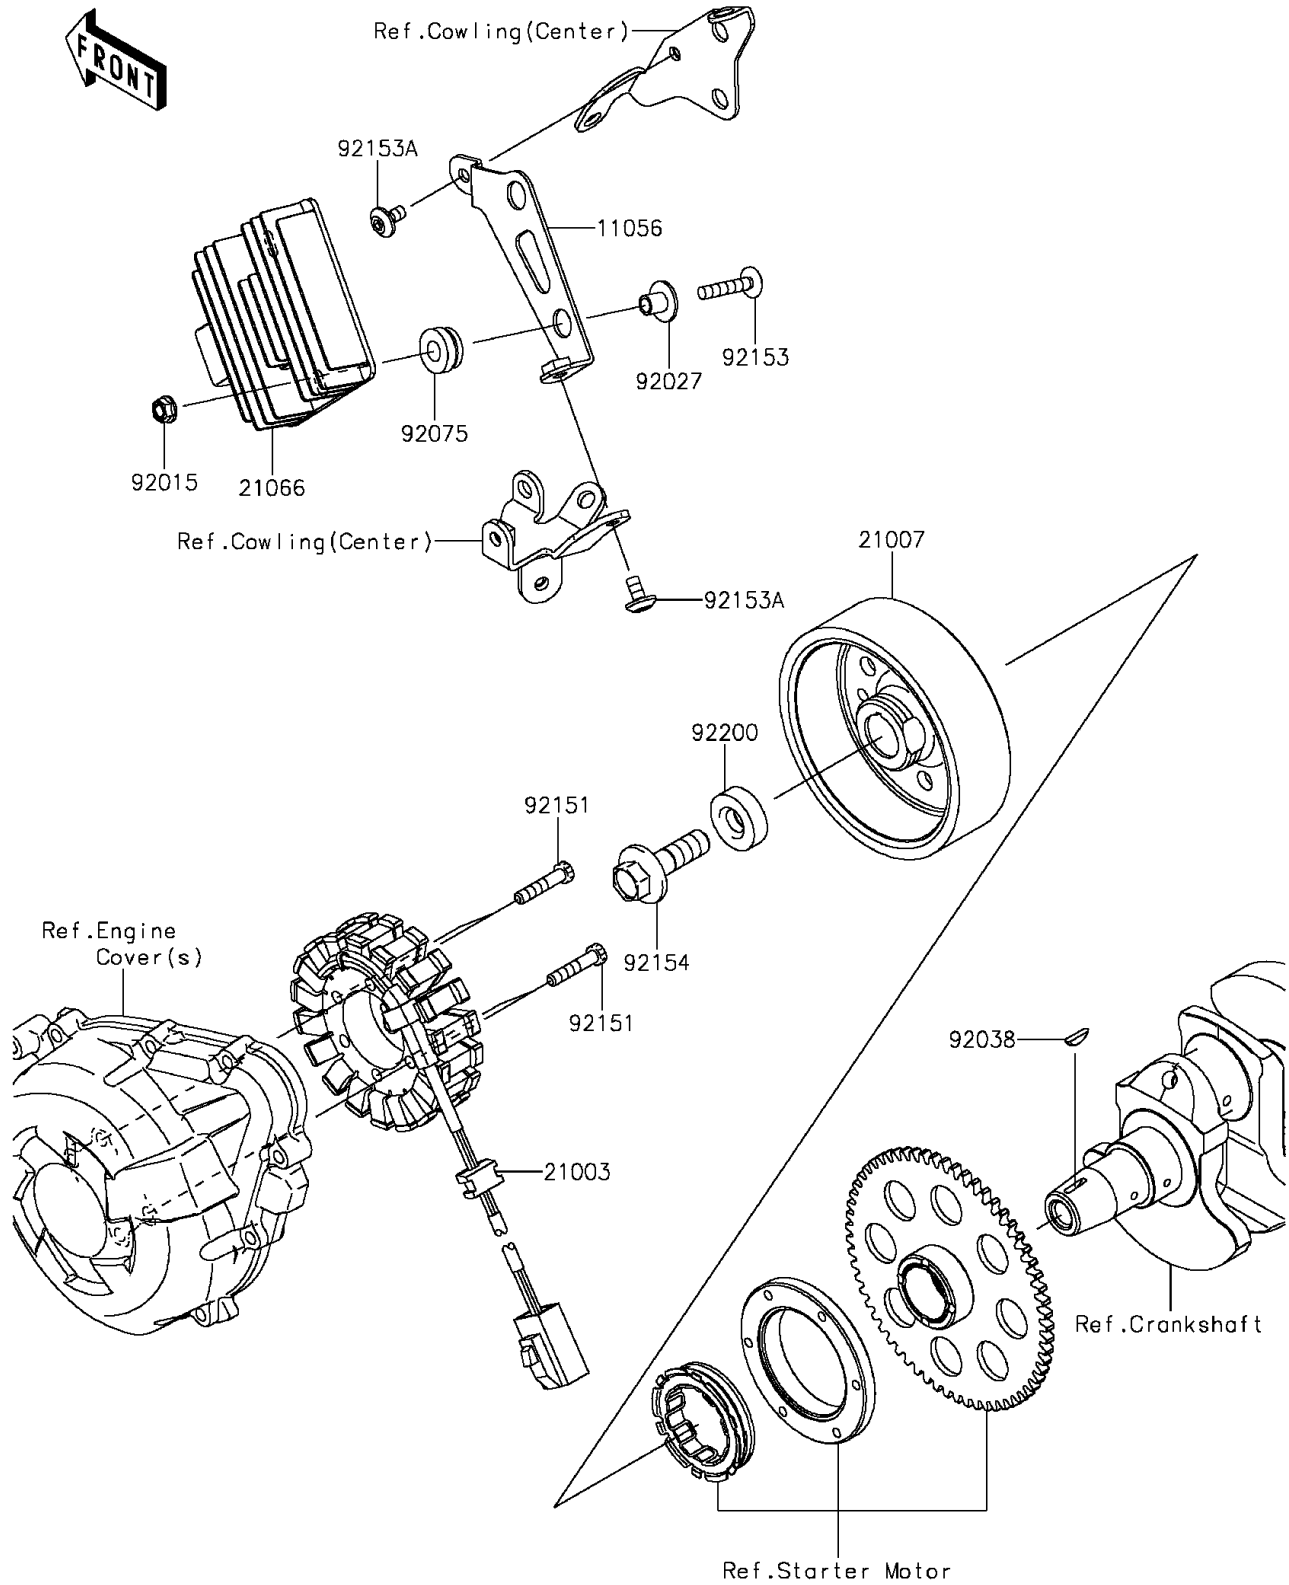

2015 Z1000 ABS PARTS DIAGRAM

Generator

E1810

2015 Z1000 ABS PARTS LIST

Generator

ITEM NAME	PART NUMBER	QUANTITY
BRACKET (Ref # 11056)	11056-2481	1
STATOR (Ref # 21003)	21003-0122	1
ROTOR (Ref # 21007)	21007-0583	1
REGULATOR-VOLTAGE (Ref # 21066)	21066-0720	1
NUT,FLANGED,6MM,BLACK (Ref # 92015)	92015-1233	2
COLLAR,FLANGED,L=12.1,BLACK (Ref # 92027)	92027-1651	2
KEY (Ref # 92038)	92038-1060	1
DAMPER (Ref # 92075)	92075-277	2
BOLT,6X30 (Ref # 92151)	92151-1626	4
BOLT,SOCKET,6X30 (Ref # 92153)	92153-1528	2
BOLT,SOCKET,6X12 (Ref # 92153A)	92153-1948	2
BOLT,FLANGED,12X40 (Ref # 92154)	92154-0347	1
WASHER,12X34X9 (Ref # 92200)	92200-0369	1