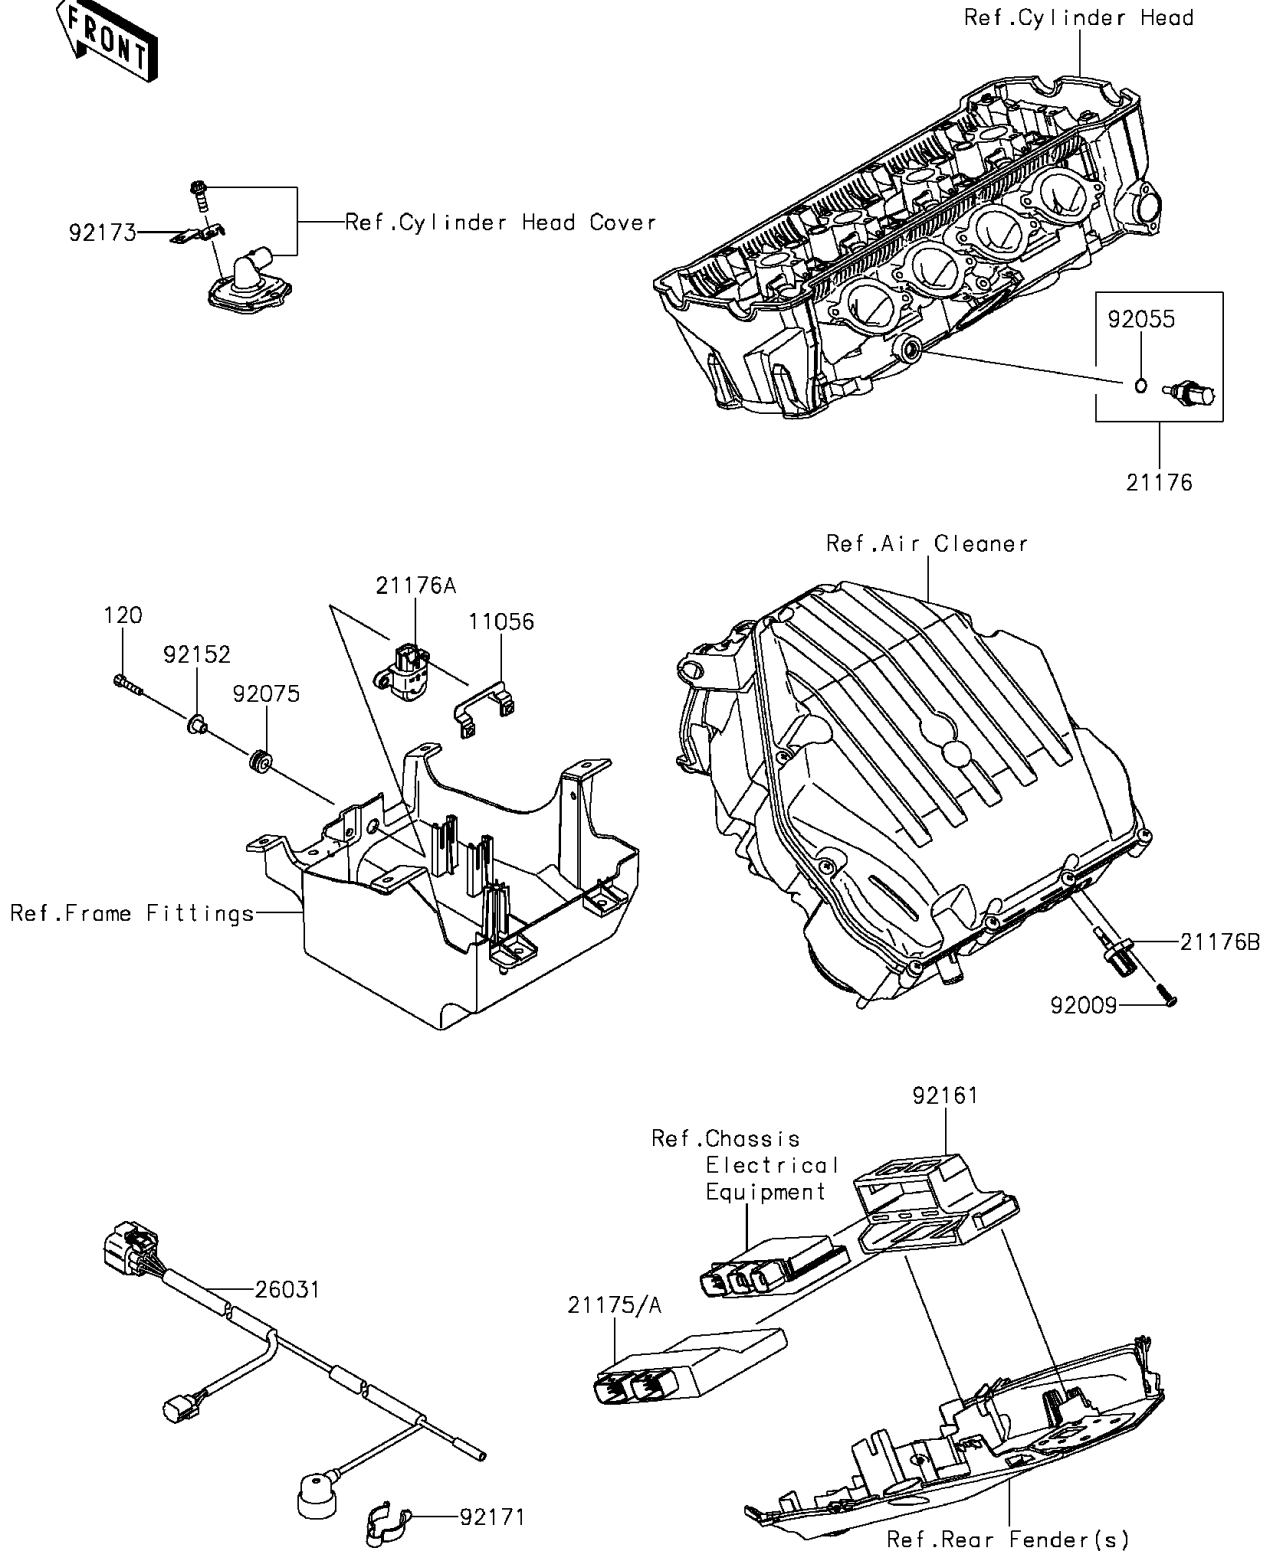

2015 Z1000 ABS PARTS DIAGRAM

Fuel Injection

E1530

2015 Z1000 ABS PARTS LIST

Fuel Injection

ITEM NAME	PART NUMBER	QUANTITY
BRACKET (Ref # 11056)	11056-0124	1
BOLT-SOCKET,5X25 (Ref # 120)	120CA0525	2
CONTROL UNIT-ELECTRONIC (Ref # 21175A)	21175-0864	1
SENSOR,WATER TEMP (Ref # 21176)	21176-0009	1
SENSOR,VEHICLE-DOWN (Ref # 21176A)	21176-0026	1
SENSOR,AIR TEMPERATURE (Ref # 21176B)	21176-0048	1
HARNESS,SUB (Ref # 26031)	26031-1674	1
SCREW,TAPPING,5X16 (Ref # 92009)	92009-1984	1
RING-O,9.5X1.9 (Ref # 92055)	92055-0016	1
DAMPER (Ref # 92075)	92075-1912	2
COLLAR (Ref # 92152)	92152-0134	2
DAMPER (Ref # 92161)	92161-0356	1
CLAMP,CABLE (Ref # 92171)	92171-1283	1
CLAMP (Ref # 92173)	92173-0126	1