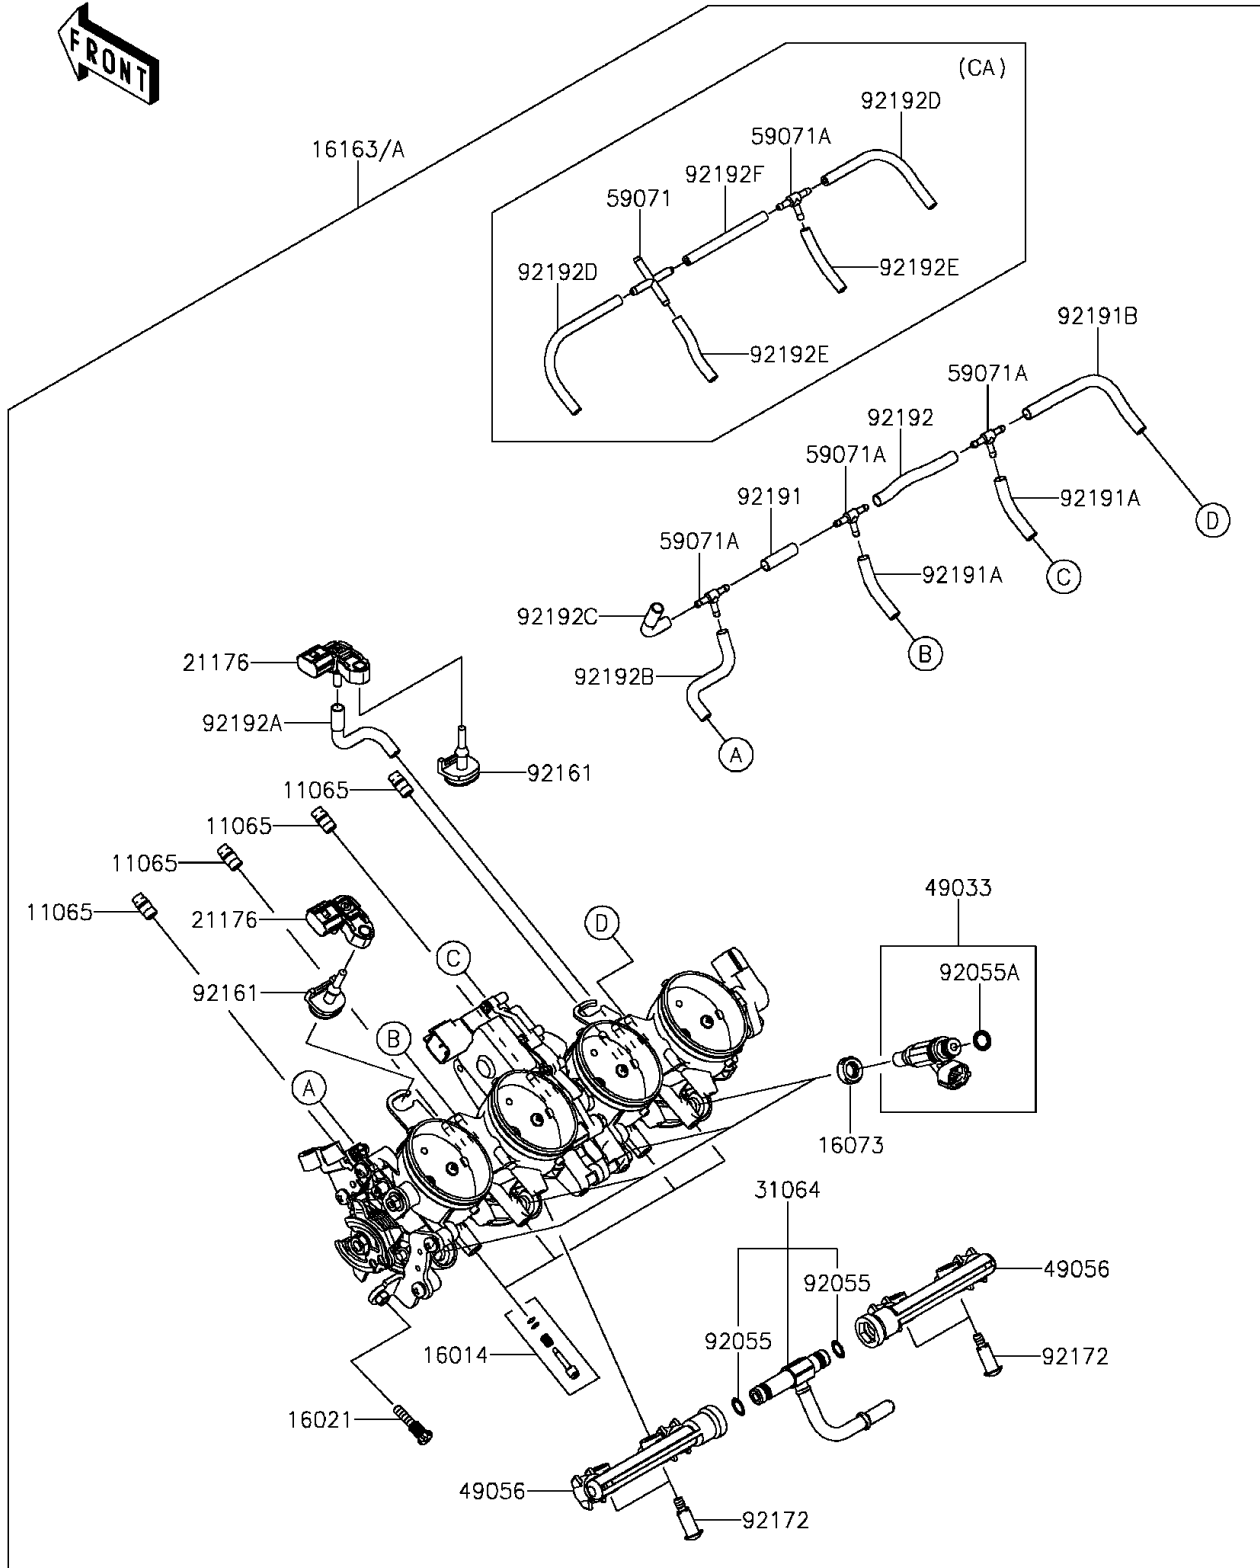

2015 Z1000 ABS PARTS DIAGRAM

Throttle

E1510

2015 Z1000 ABS PARTS LIST

Throttle

ITEM NAME	PART NUMBER	QUANTITY
SCREW-PILOT AIR (Ref # 16014)	16014-0002	4
SCREW-THROTTLE STOP (Ref # 16021)	16021-0025	1
INSULATOR (Ref # 16073)	16073-3707	4
THROTTLE-ASSY,TTK38 (Ref # 16163A)	16163-0812	1
SENSOR,PRESSURE (Ref # 21176)	21176-0111	2
PIPE-COMP,FUEL (Ref # 31064)	31064-0199	1
NOZZLE-INJECTION (Ref # 49033)	49033-0012	4
PIPE-INJECTION (Ref # 49056)	49056-0014	2
JOINT,4WAY (Ref # 59071)	59071-0014	1
RING-O (Ref # 92055)	92055-0064	2
RING-O,INJECTION NOZZLE (Ref # 92055A)	92055-1622	4
DAMPER (Ref # 92161)	92161-0673	2
SCREW,PIPE INJECTION (Ref # 92172)	92172-0064	4
TUBE,3X7X25 (Ref # 92191)	92191-0020	1
TUBE,3X7X40 (Ref # 92191A)	92191-0022	2
TUBE,3X7X100 (Ref # 92191B)	92191-0023	1
TUBE,3X7X72 (Ref # 92192)	92192-0739	1
TUBE,THROBO RH-SENSOR (Ref # 92192A)	92192-0840	1
TUBE,THROBO LH-JOINT (Ref # 92192B)	92192-0841	1
TUBE,SENSOR-JOINT (Ref # 92192C)	92192-0842	1
TUBE,3X6X100 (Ref # 92192D)	92192-1258	2
TUBE,3X6X40 (Ref # 92192E)	92192-1259	2
TUBE,3X6X70 (Ref # 92192F)	92192-1260	1