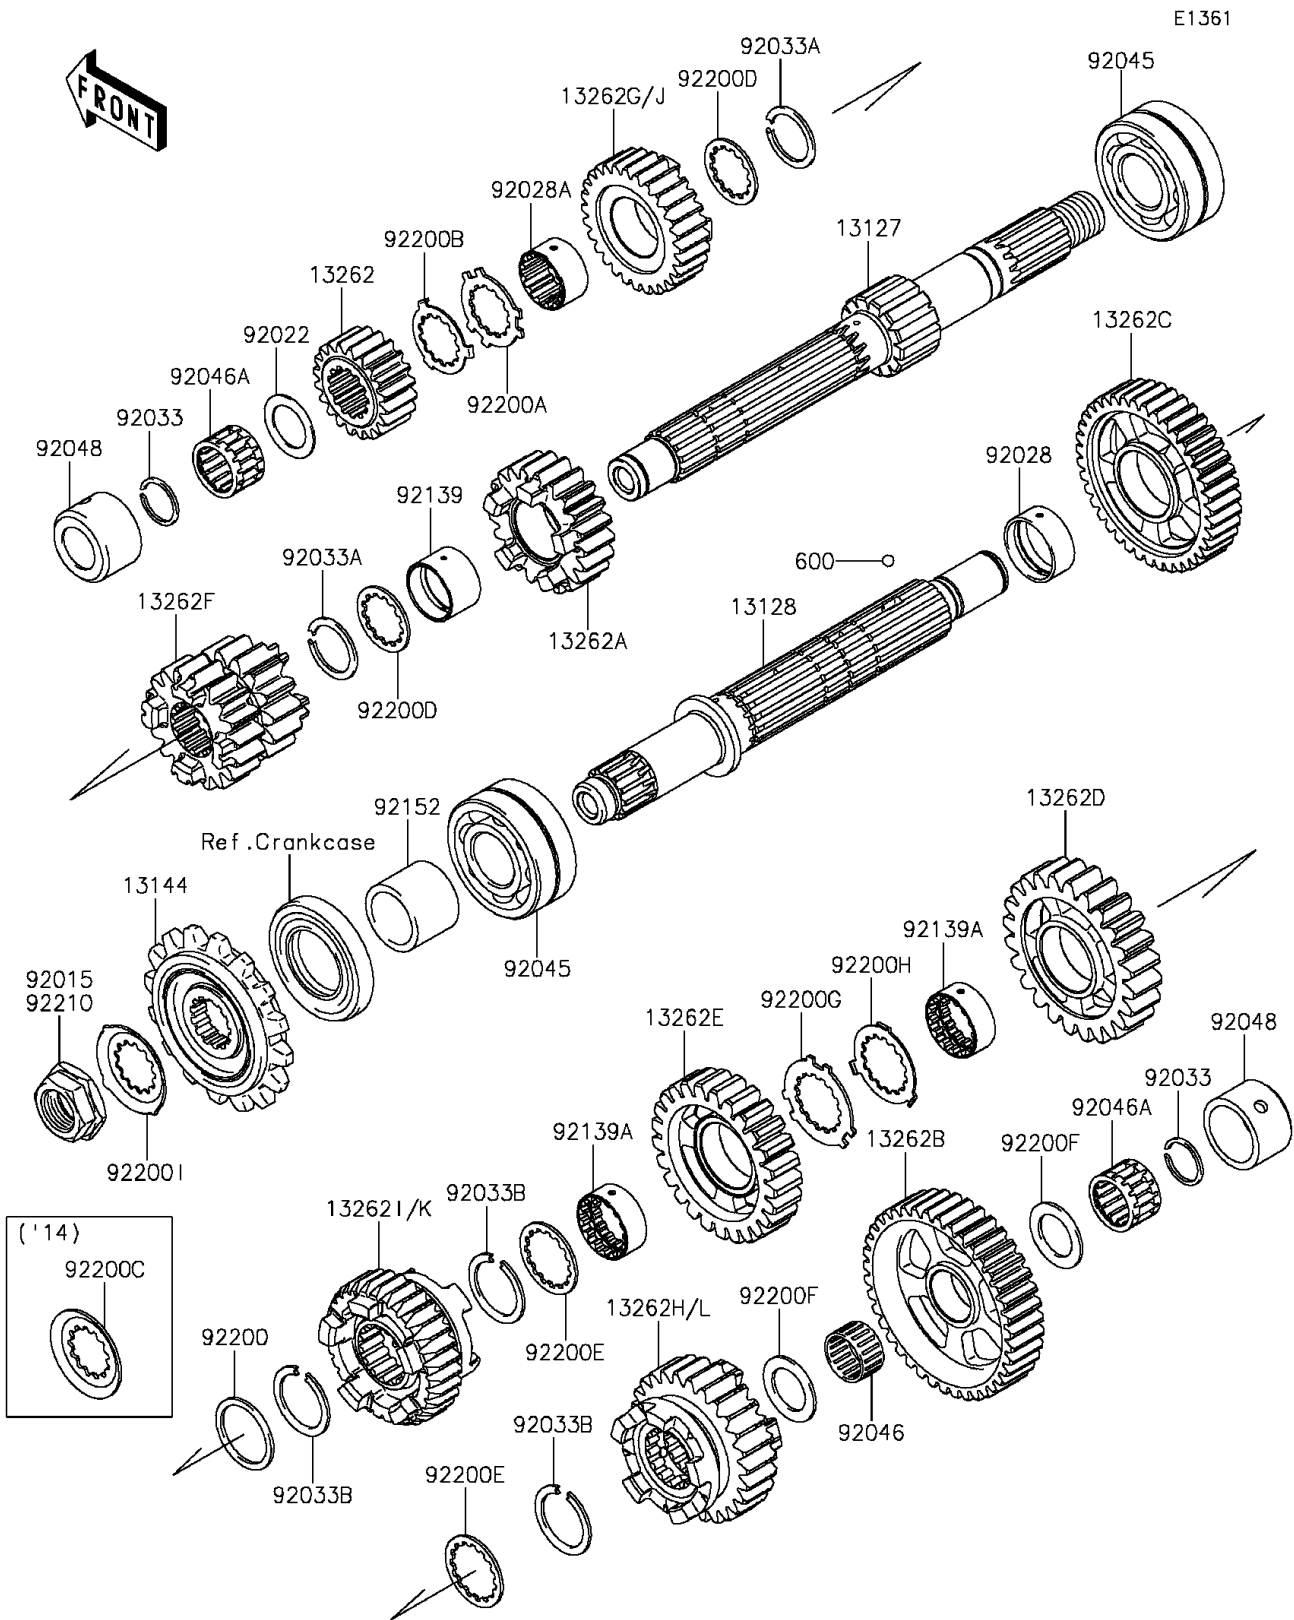

# 2015 Z1000 ABS PARTS DIAGRAM

## Transmission

### Transmission

ITEM NAME	PART NUMBER	QUANTITY
SHAFT-TRANSMISSION INPUT (Ref # 13127)	13127-0073	1
SHAFT-TRANSMISSION OUTPUT (Ref # 13128)	13128-0054	1
SPROCKET-OUTPUT,15T (Ref # 13144)	13144-0070	1
GEAR,INPUT 2ND,20T (Ref # 13262)	13262-0753	1
GEAR,INPUT 5TH,21T (Ref # 13262A)	13262-0755	1
GEAR,OUTPUT LOW,39T (Ref # 13262B)	13262-0757	1
GEAR,OUTPUT 2ND,39T (Ref # 13262C)	13262-0778	1
GEAR,OUTPUT 3RD,24T (Ref # 13262D)	13262-0779	1
GEAR,OUTPUT 4TH,25T (Ref # 13262E)	13262-0780	1
GEAR,INPUT 3RD&4TH,15T&18T (Ref # 13262F)	13262-0991	1
GEAR,INPUT TOP,28T (Ref # 13262G)	13262-0993	1
GEAR,OUTPUT 5TH,26T (Ref # 13262H)	13262-0994	1
GEAR,OUTPUT TOP,31T (Ref # 13262I)	13262-1109	1
WASHER,20.5X30X1,STEEL (Ref # 92022)	92022-112	1
BUSHING,OUTPUT,2ND (Ref # 92028)	92028-1739	1
BUSHING,INPUT TOP GEAR (Ref # 92028A)	92028-1915	1
RING-SNAP,20MM (Ref # 92033)	92033-015	2
RING-SNAP,24MM (Ref # 92033A)	92033-026	2
RING-SNAP,T=1.5 (Ref # 92033B)	92033-1249	3
BEARING-BALL,DAC2557NSSH (Ref # 92045)	92045-0003	2
BEARING-NEEDLE,K20X24X13 (Ref # 92046)	92046-1219	1
BEARING-NEEDLE,PK20X27X17X3 (Ref # 92046A)	92046-1303	2
RACE (Ref # 92048)	92048-0016	2
BUSHING,25X28X17.8 (Ref # 92139)	92139-0280	1
BUSHING,OUTPUT,3RD&4TH (Ref # 92139A)	92139-0281	2
COLLAR,SPROCKET (Ref # 92152)	92152-0812	1
WASHER,28.1X34.0X1.6 (Ref # 92200)	92200-0228	1
WASHER,25.2X34.2X1.5 (Ref # 92200A)	92200-0520	1
WASHER,25.2X32X1 (Ref # 92200B)	92200-0521	1

### Transmission

ITEM NAME	PART NUMBER	QUANTITY
WASHER,25.2X31.0X1.5 (Ref # 92200D)	92200-1239	2
WASHER,28.5X34.0X1.5 (Ref # 92200E)	92200-1240	2
WASHER,20.5X31X1.5 (Ref # 92200F)	92200-1375	2
WASHER,25.8X40.5X1.5 (Ref # 92200G)	92200-1522	1
WASHER,25.2X37.0X1.0 (Ref # 92200H)	92200-1523	1
WASHER (Ref # 92200I)	92200-1720	1
BALL-STEEL,5/32 (Ref # 600)	600A0500	3
NUT,20MM (Ref # 92210)	92210-0850	1