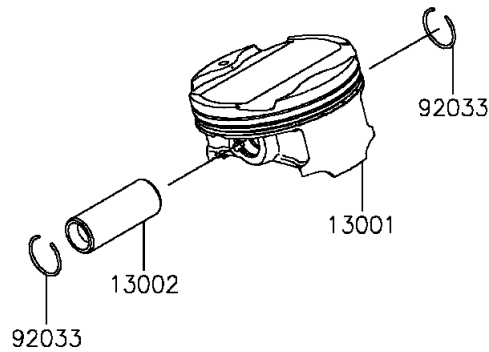

2015 Z1000 ABS PARTS DIAGRAM

Cylinder/Piston(s)

E1120

2015 Z1000 ABS PARTS LIST

Cylinder/Piston(s)

ITEM NAME	PART NUMBER	QUANTITY
CYLINDER-ENGINE (Ref # 11005)	11005-0627	1
GASKET,CYLINDER BASE (Ref # 11061)	11061-0402	1
PISTON-ENGINE (Ref # 13001)	13001-0114	4
PIN-PISTON (Ref # 13002)	13002-0004	4
RING-SET-PISTON (Ref # 13008)	13008-0049	4
RING-SNAP (Ref # 92033)	92033-1054	8