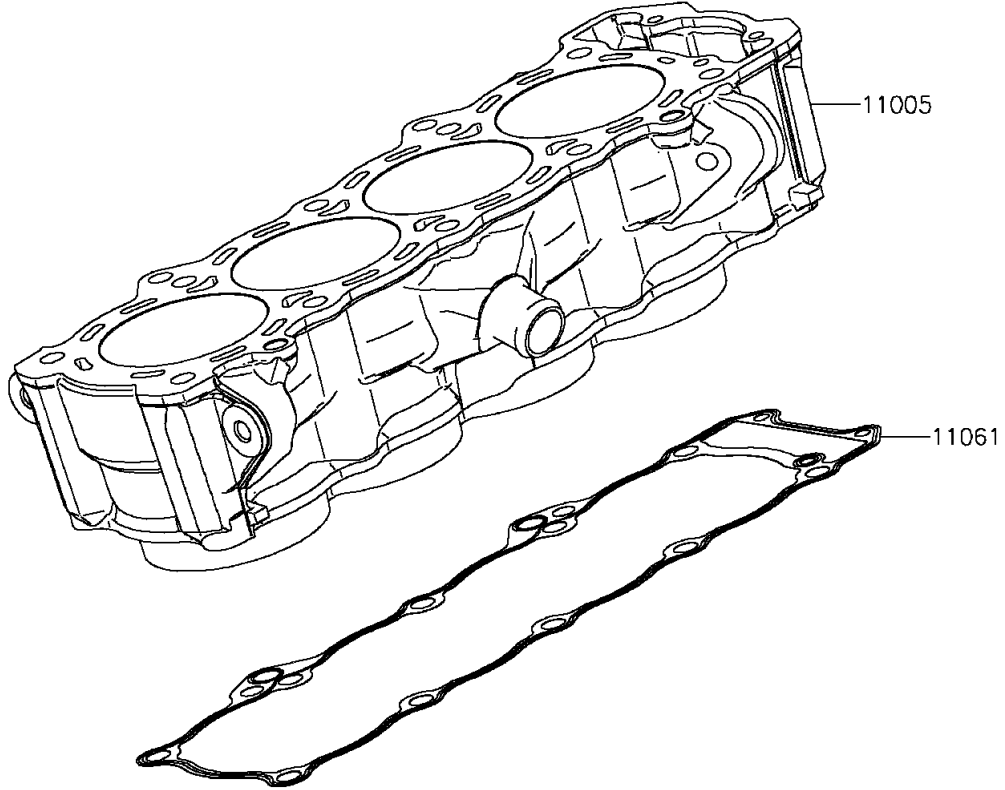

2015 Z1000 ABS PARTS DIAGRAM

Cylinder/Piston(s)

E1120

2015 Z1000 ABS PARTS LIST

Cylinder/Piston(s)

ITEM NAME	PART NUMBER	QUANTITY
CYLINDER-ENGINE (Ref # 11005)	11005-0627	1
GASKET,CYLINDER BASE (Ref # 11061)	11061-0402	1
PISTON-ENGINE (Ref # 13001)	13001-0114	4
PIN-PISTON (Ref # 13002)	13002-0004	4
RING-SET-PISTON (Ref # 13008)	13008-0049	4
RING-SNAP (Ref # 92033)	92033-1054	8