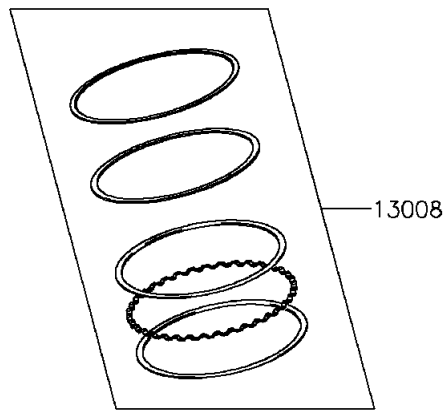

2015 Z1000 ABS PARTS DIAGRAM

Cylinder/Piston(s)

E1120

2015 Z1000 ABS PARTS LIST

Cylinder/Piston(s)

ITEM NAME	PART NUMBER	QUANTITY
CYLINDER-ENGINE (Ref # 11005)	11005-0627	1
GASKET,CYLINDER BASE (Ref # 11061)	11061-0402	1
PISTON-ENGINE (Ref # 13001)	13001-0114	4
PIN-PISTON (Ref # 13002)	13002-0004	4
RING-SET-PISTON (Ref # 13008)	13008-0049	4
RING-SNAP (Ref # 92033)	92033-1054	8