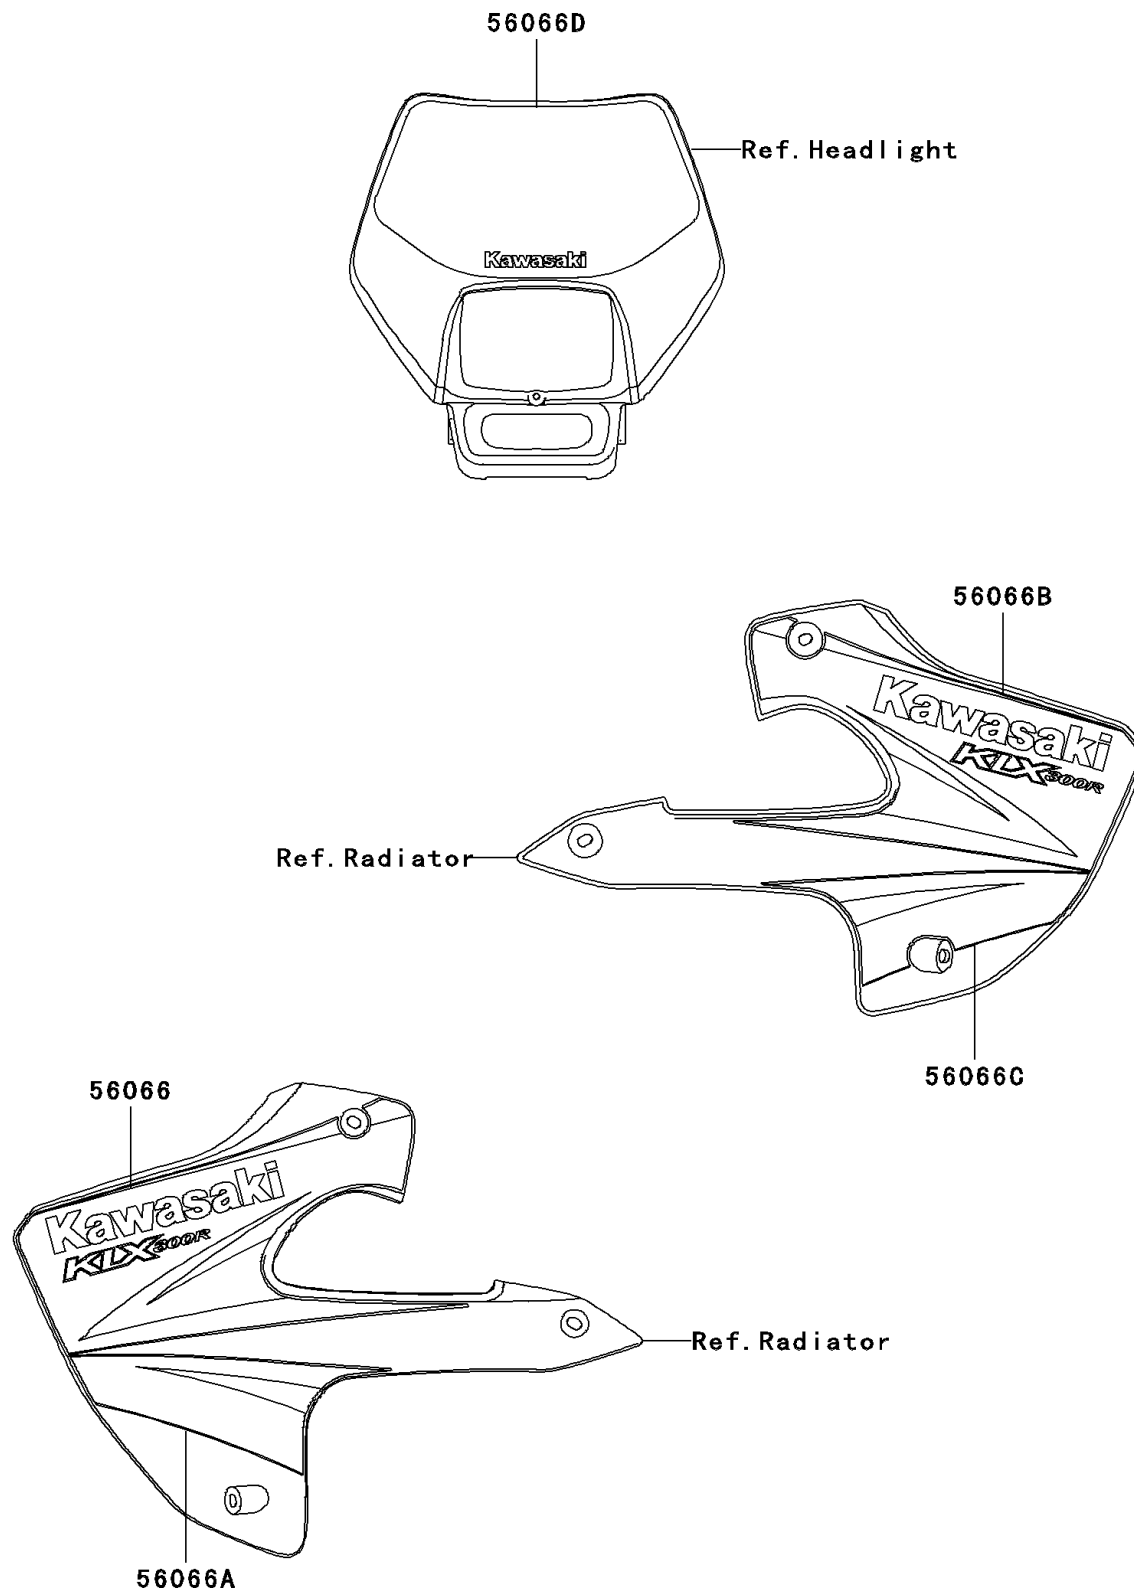

## 2004 KLX300R PARTS DIAGRAM

Decals(KLX300-A9)

F2861B

## 2004 KLX300R PARTS LIST

Decals(KLX300-A9)

ITEM NAME	PART NUMBER	QUANTITY
PATTERN,SHROUD,UPP,LH (Ref # 56066)	56066-0351	1
PATTERN,SHROUD,LWR,LH (Ref # 56066A)	56066-0352	1
PATTERN,SHROUD,UPP,RH (Ref # 56066B)	56066-0353	1
PATTERN,SHROUD,LWR,RH (Ref # 56066C)	56066-0354	1
PATTERN,HEAD LAMP COVER (Ref # 56066D)	56066-1089	1