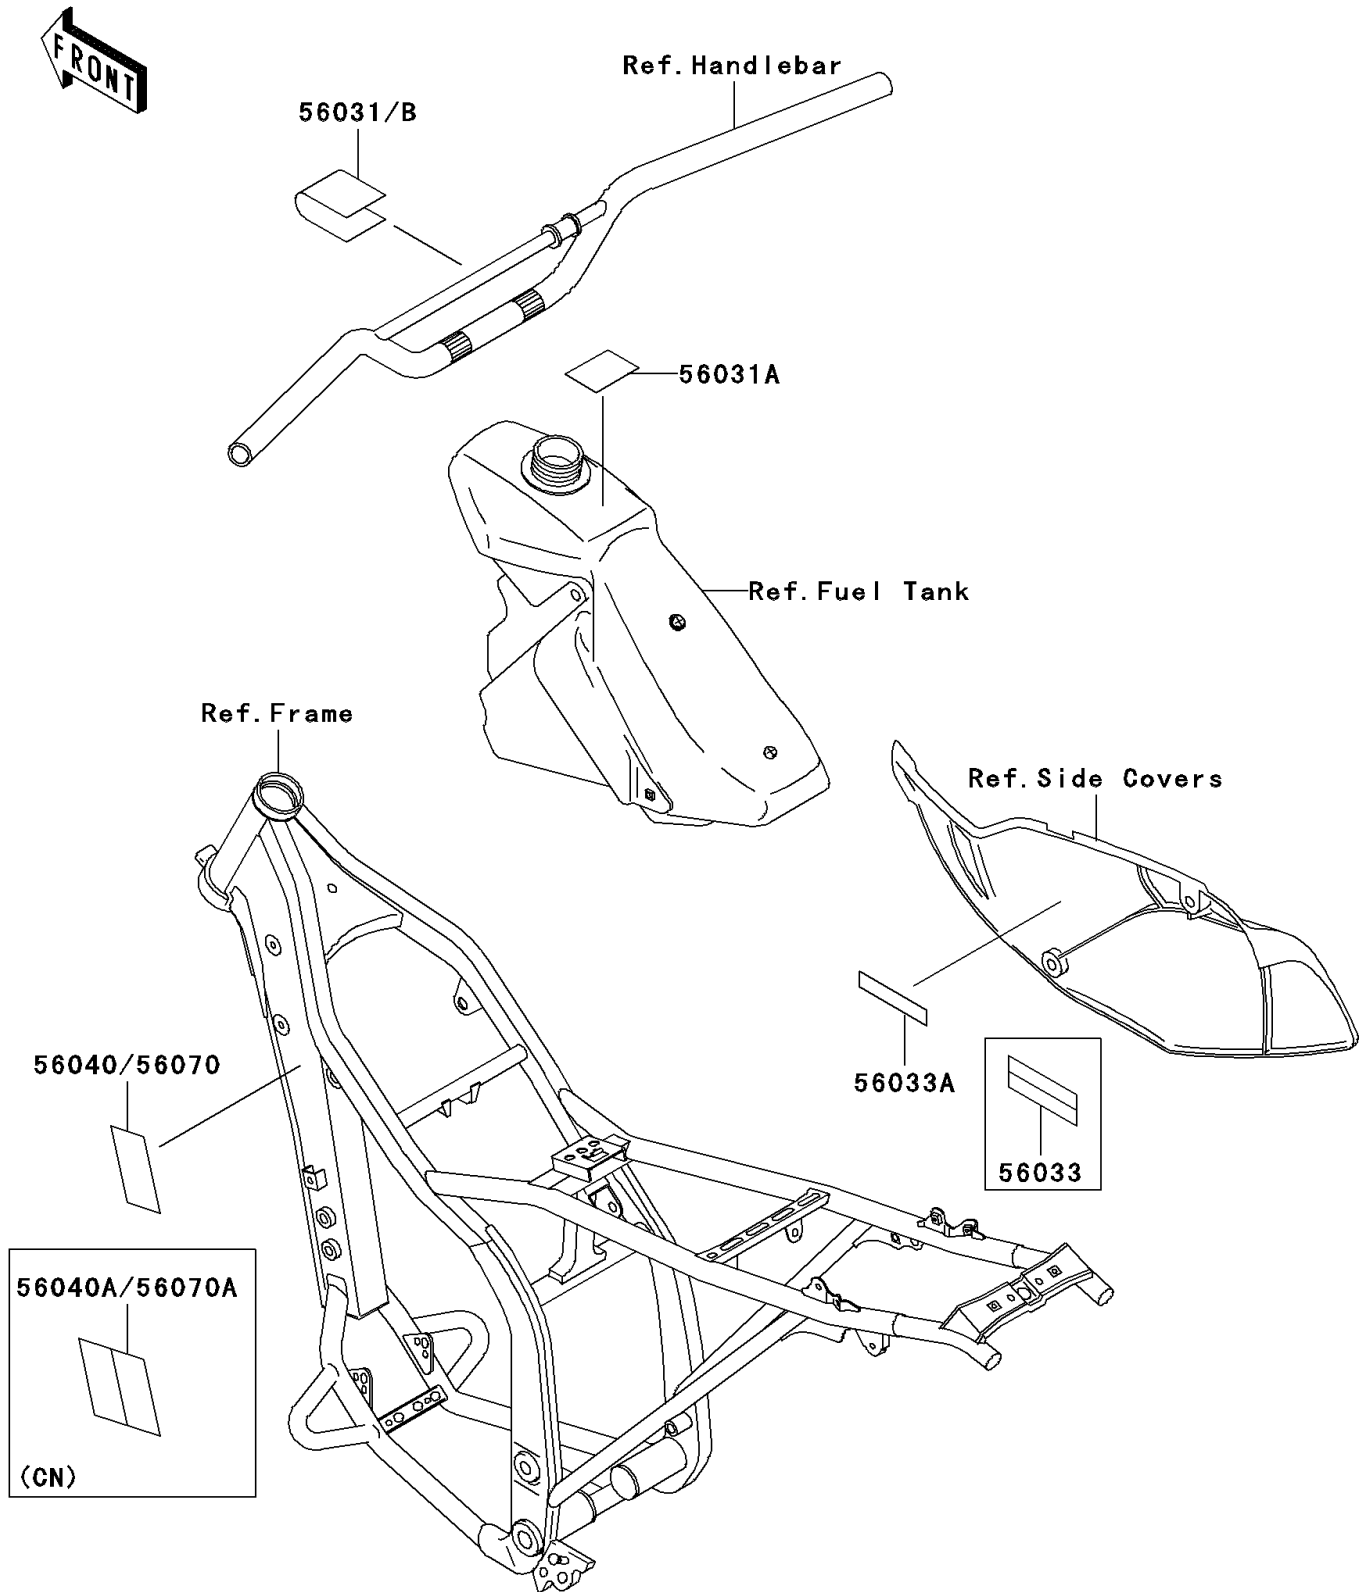

2004 KLX300R PARTS DIAGRAM

Labels

F2860

2004 KLX300R PARTS LIST

Labels

ITEM NAME	PART NUMBER	QUANTITY
LABEL-MANUAL,ENGINE START (Ref # 56031A)	56031-1919	1
LABEL-MANUAL,ENGINE START (Ref # 56031)	56031-1917	1
LABEL-MANUAL,ENGINE START (Ref # 56031B)	56031-1925	1
LABEL-MANUAL,OIL&OIL FILTER (Ref # 56033)	56033-1286	1
LABEL-MANUAL,OIL&OIL FILTER (Ref # 56033A)	56033-1370	1
LABEL-WARNING,OFF LOAD ONLY (Ref # 56070)	56070-1276	1
LABEL-WARNING,OFF LOAD ONLY (Ref # 56070A)	56070-1277	1