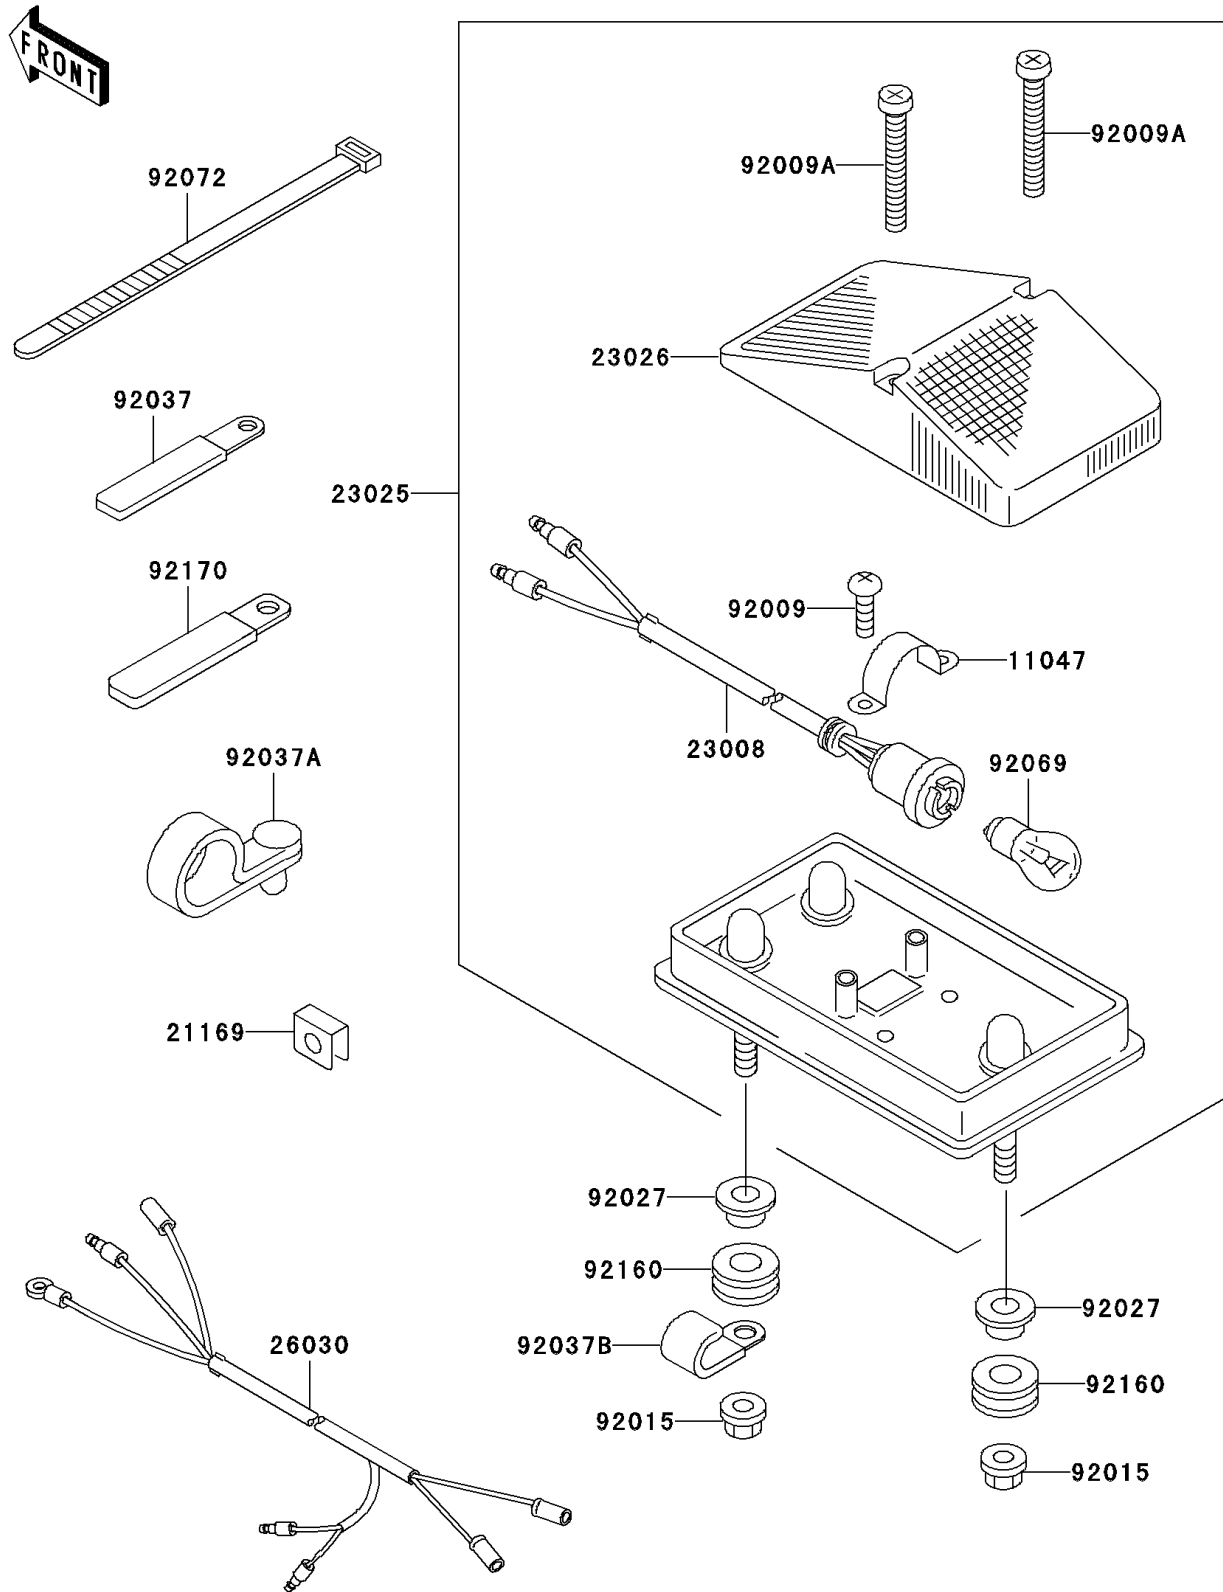

2004 KLX300R PARTS DIAGRAM

Taillight(s)

F2720

2004 KLX300R PARTS LIST

Taillight(s)

ITEM NAME	PART NUMBER	QUANTITY
BRACKET,TAIL LAMP (Ref # 11047)	11047-1238	1
TERMINAL (Ref # 21169)	21169-1066	1
SOCKET-ASSY,TAIL LAMP (Ref # 23008)	23008-1462	1
LAMP-TAIL (Ref # 23025)	23025-1215	1
LENS,TAIL LAMP (Ref # 23026)	23026-1131	1
HARNESS,MAIN (Ref # 26030)	26030-1165	1
SCREW,TAPPING,4X10 (Ref # 92009)	92009-1021	1
SCREW,TAPPING,4X30 (Ref # 92009A)	92009-1647	1
NUT,FLANGED,6MM (Ref # 92015)	92015-1367	1
COLLAR,L=14.1 (Ref # 92027)	92027-1920	1
CLAMP,L=60 (Ref # 92037)	92037-1069	1
CLAMP,SPEED,L=58 (Ref # 92037A)	92037-1163	1
CLAMP,WIRING HARNESS (Ref # 92037B)	92037-1877	1
BULB,12V 10W (Ref # 92069)	92069-1072	1
BAND,L=202 (Ref # 92072)	92072-1195	1
DAMPER (Ref # 92160)	92160-1167	1
CLAMP,L=150 (Ref # 92170)	92170-1114	1