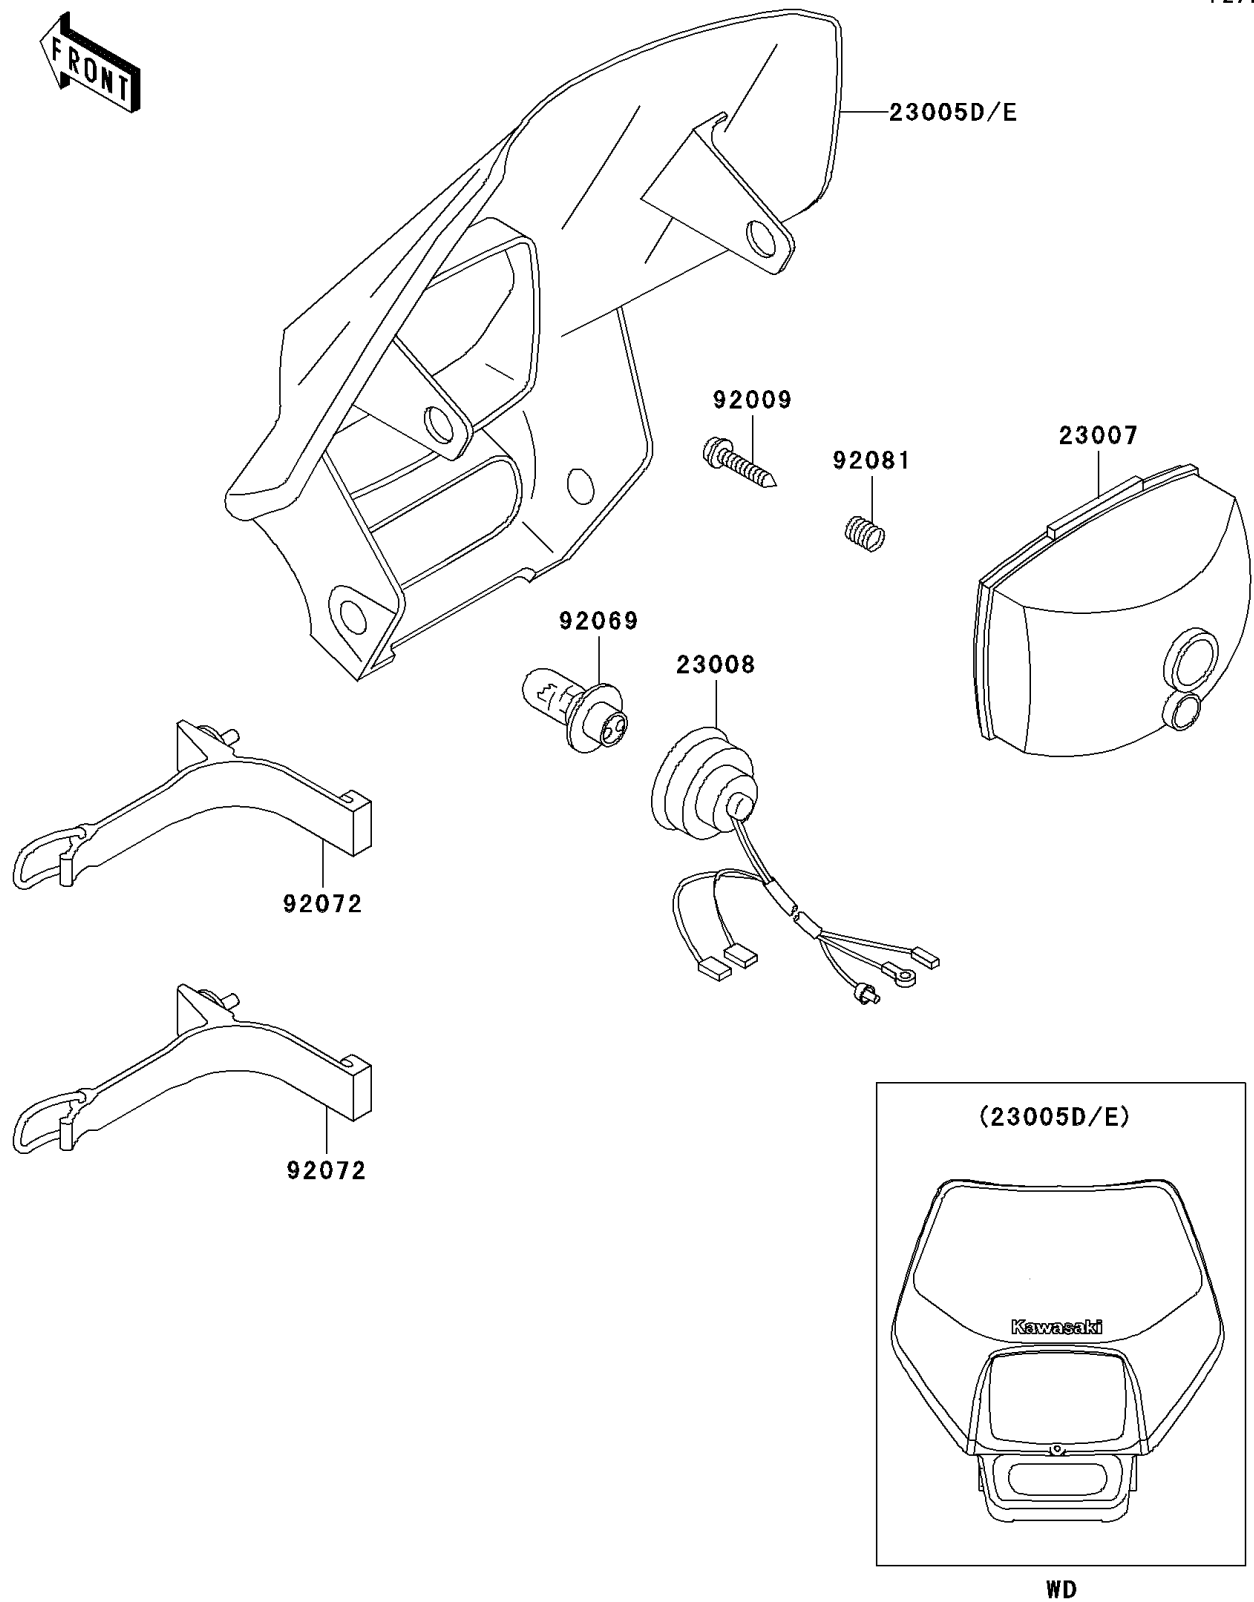

## 2004 KLX300R PARTS DIAGRAM

Headlight(s)

F2710

## 2004 KLX300R PARTS LIST

Headlight(s)

ITEM NAME	PART NUMBER	QUANTITY
BODY-COMP-HEAD LAMP,L.GREEN (Ref # 23005E)	23005-5044-6W	1
LENS-COMP,HEAD LAMP (Ref # 23007)	23007-1246	1
SOCKET-ASSY,HEAD LAMP (Ref # 23008)	23008-1513	1
SCREW,TAPPING (Ref # 92009)	92009-1695	1
BULB,12V 30/30W (Ref # 92069)	92069-1080	1
BAND,HEAD LAMP COVER (Ref # 92072)	92072-1297	1
SPRING,FOUCUS ADJUSTING (Ref # 92081)	92081-1519	1