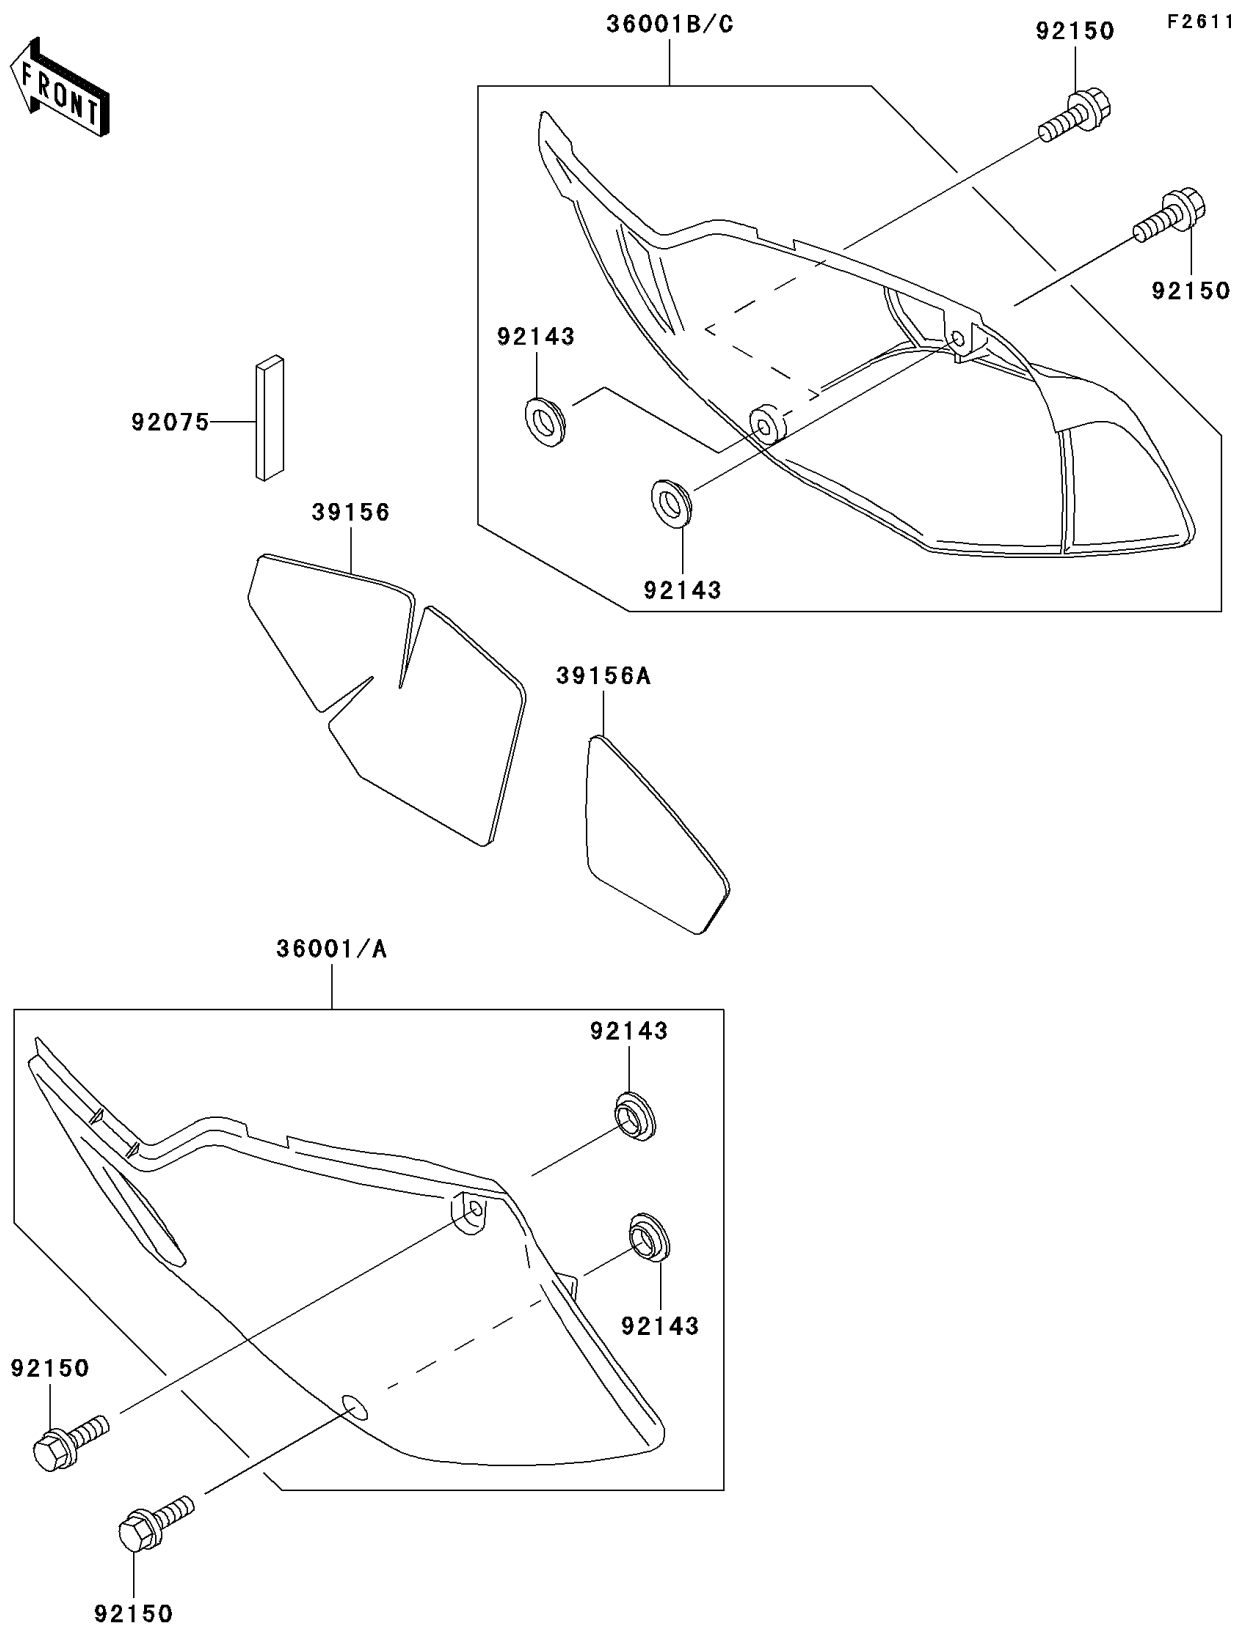

2004 KLX300R PARTS DIAGRAM

Side Covers

2004 KLX300R PARTS LIST

Side Covers

ITEM NAME	PART NUMBER	QUANTITY
COVER-SIDE,LH,S.WHITE (Ref # 36001)	36001-1497-266	1
COVER-SIDE,RH,S.WHITE (Ref # 36001B)	36001-1498-266	1
PAD,SIDE COVER,RH (Ref # 39156)	39156-1345	1
PAD,SIDE COVER,RH (Ref # 39156A)	39156-1346	1
DAMPER (Ref # 92075)	92075-1658	1
COLLAR (Ref # 92143)	92143-1196	1
BOLT,6X20 (Ref # 92150)	92150-1339	1