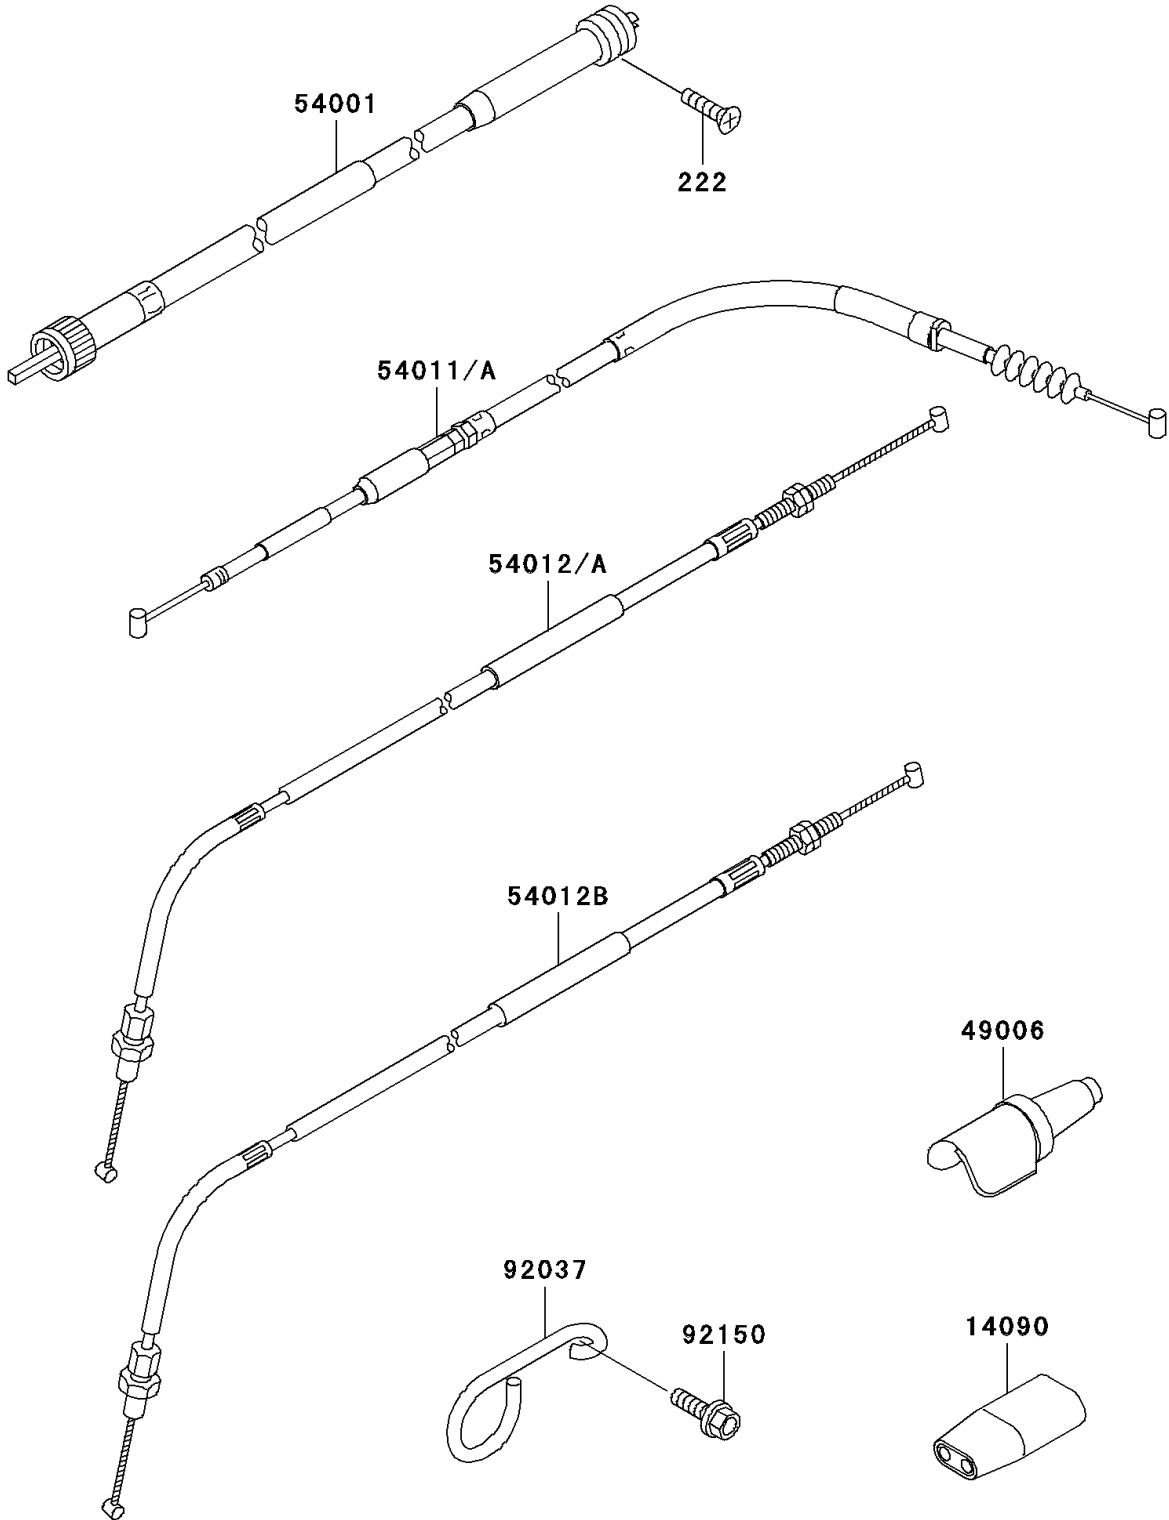

# 2002 KLX300R PARTS DIAGRAM

Cables

F2540

## 2002 KLX300R PARTS LIST

### Cables

ITEM NAME	PART NUMBER	QUANTITY
SCREW-CSK-RD-CROS (Ref # 222)	222C0520	1
COVER,THROTTLE CABLE (Ref # 14090)	14090-1309	1
BOOT (Ref # 49006)	49006-1189	1
CABLE-SPEEDMETER (Ref # 54001)	54001-1198	1
CABLE-CLUTCH (Ref # 54011A)	54011-1385	1
CABLE-THROTTLE,OPENING (Ref # 54012A)	54012-1457	1
CABLE-THROTTLE,CLOSING (Ref # 54012B)	54012-1467	1
CLAMP,CABLE (Ref # 92037)	92037-1064	2
BOLT,6X14 (Ref # 92150)	92150-1340	1