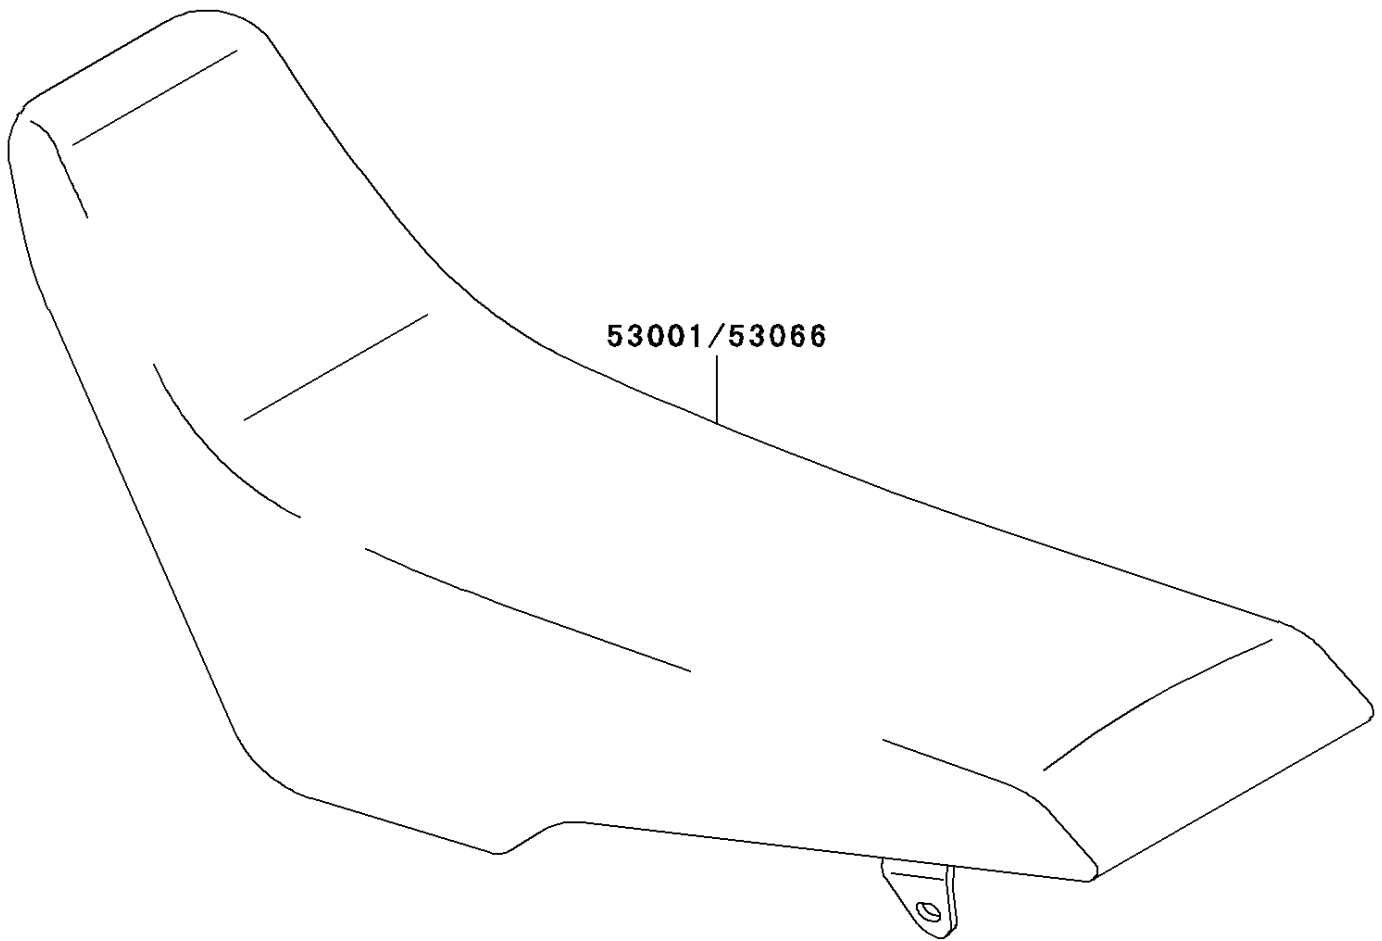

2004 KLX300R PARTS DIAGRAM

Seat

F2510

53001/53066

2004 KLX300R PARTS LIST

Seat

ITEM NAME	PART NUMBER	QUANTITY
SEAT-ASSY,DUAL,BLACK (Ref # 53066)	53066-1060-MW	1