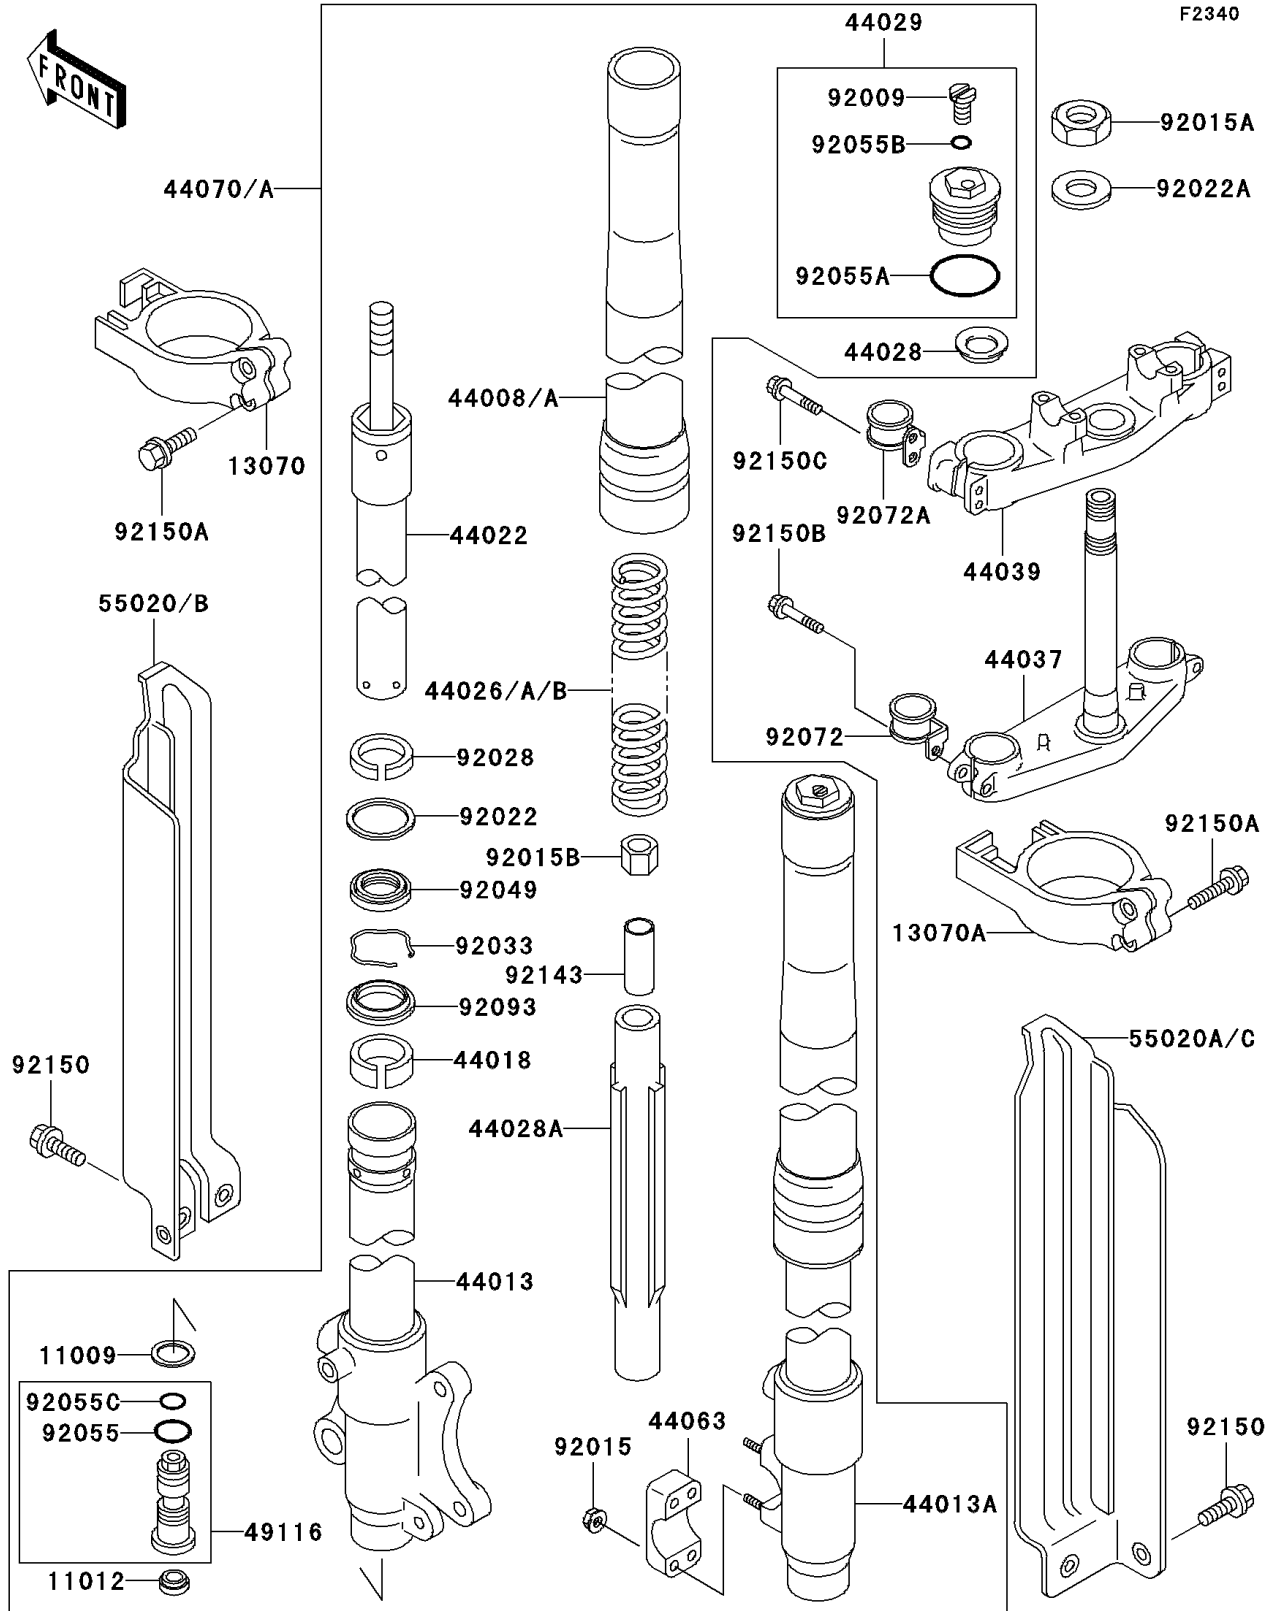

2003 KLX300R PARTS DIAGRAM

Front Fork