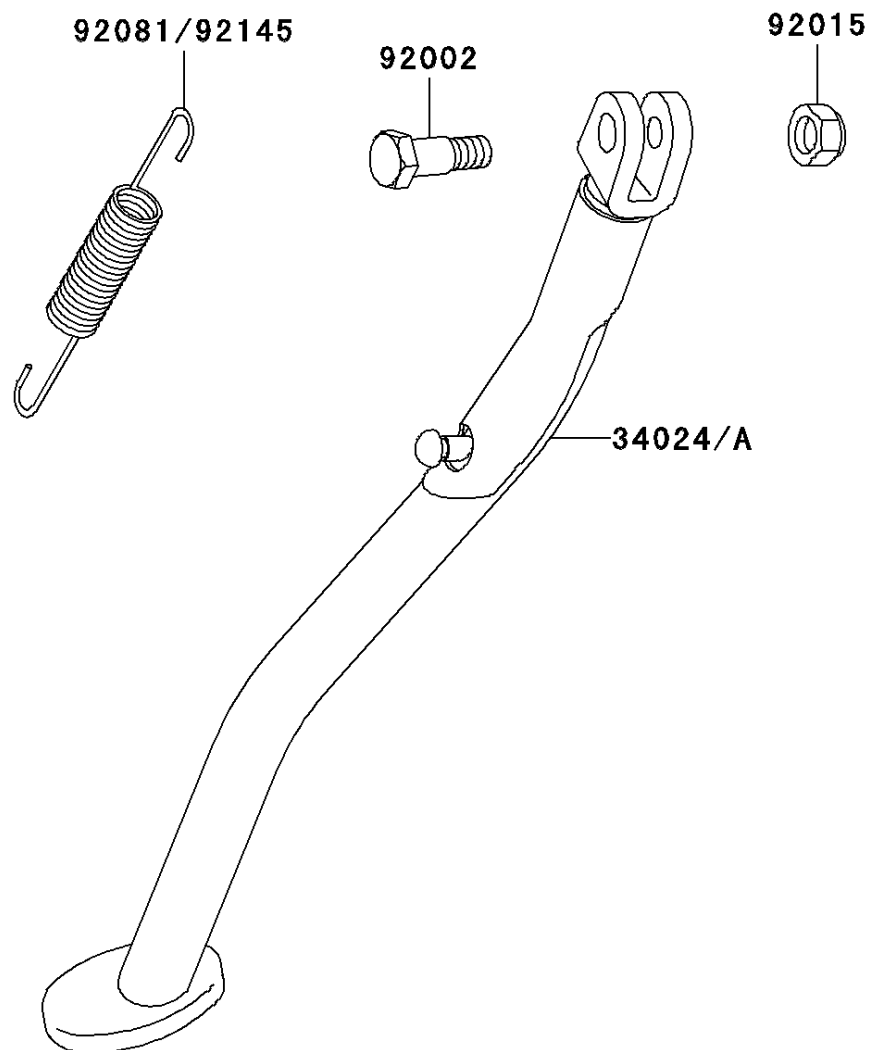

2004 KLX300R PARTS DIAGRAM

Stand(s)

F2190

2004 KLX300R PARTS LIST

Stand(s)

ITEM NAME	PART NUMBER	QUANTITY
STAND-SIDE,G.GRAY (Ref # 34024A)	34024-1304-GD	1
BOLT,SIDE STAND (Ref # 92002)	92002-1813	1
NUT,LOCK,10MM,BLACK (Ref # 92015)	92015-1188	1
SPRING,SIDE STAND (Ref # 92145)	92145-0116	1