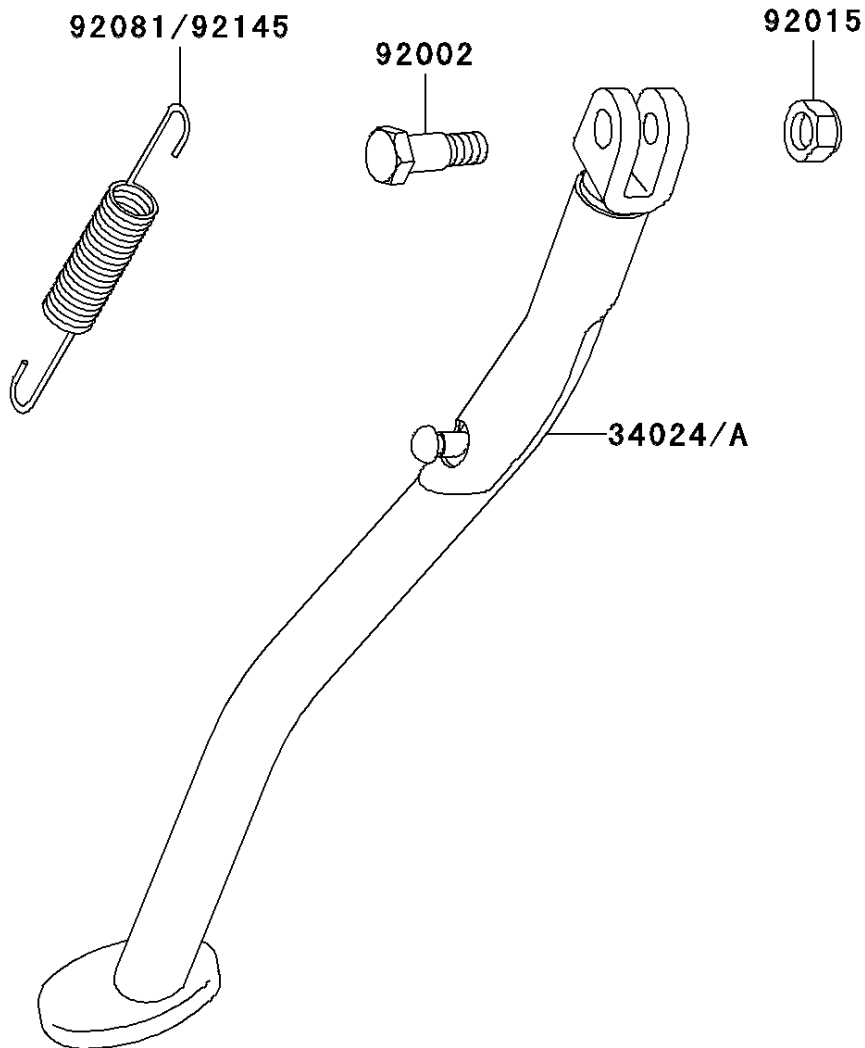

2002 KLX300R PARTS DIAGRAM

Stand(s)

F2190

2002 KLX300R PARTS LIST

Stand(s)

ITEM NAME	PART NUMBER	QUANTITY
STAND-SIDE,L.GREEN (Ref # 34024)	34024-1304-CC	1
BOLT,SIDE STAND (Ref # 92002)	92002-1813	1
NUT,LOCK,10MM,BLACK (Ref # 92015)	92015-1188	1
SPRING,SIDE STAND (Ref # 92081)	92081-1419	1