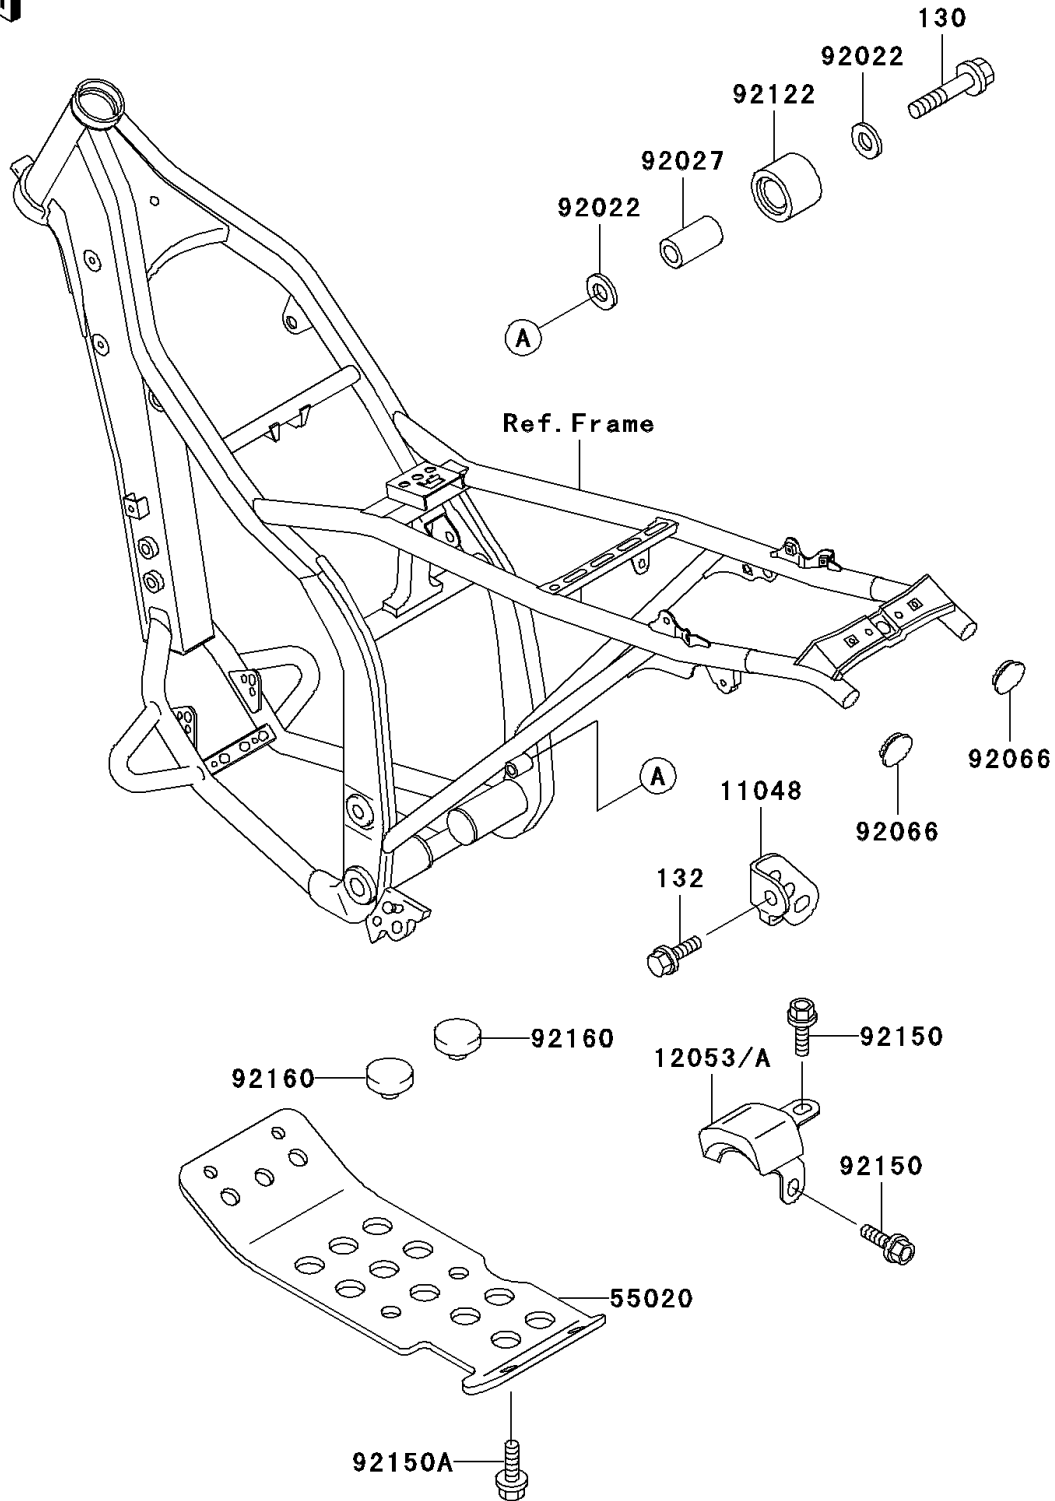

## 2004 KLX300R PARTS DIAGRAM

Frame Fittings

F2131

## 2004 KLX300R PARTS LIST

### Frame Fittings

ITEM NAME	PART NUMBER	QUANTITY
BOLT-FLANGED,8X40 (Ref # 130)	130G0840	1
BOLT-FLANGED-SMALL (Ref # 132)	132G0612	1
BRACKET,AIR FILTER,LWR,LH (Ref # 11048)	11048-1223	1
GUIDE-CHAIN (Ref # 12053)	12053-0001	1
GUARD,ENGINE (Ref # 55020)	55020-1456	1
WASHER,8.5X20X1.6 (Ref # 92022)	92022-1561	1
COLLAR,CHAIN ROLLER (Ref # 92027)	92027-1670	1
PLUG,FRAME END,12X13 (Ref # 92066)	92066-1034	1
ROLLER,CHAIN GUIDE (Ref # 92122)	92122-1153	1
BOLT,6X14 (Ref # 92150)	92150-1340	1
BOLT,6X12 (Ref # 92150A)	92150-1435	1
DAMPER,ENGINE GUARD (Ref # 92160)	92160-1396	1