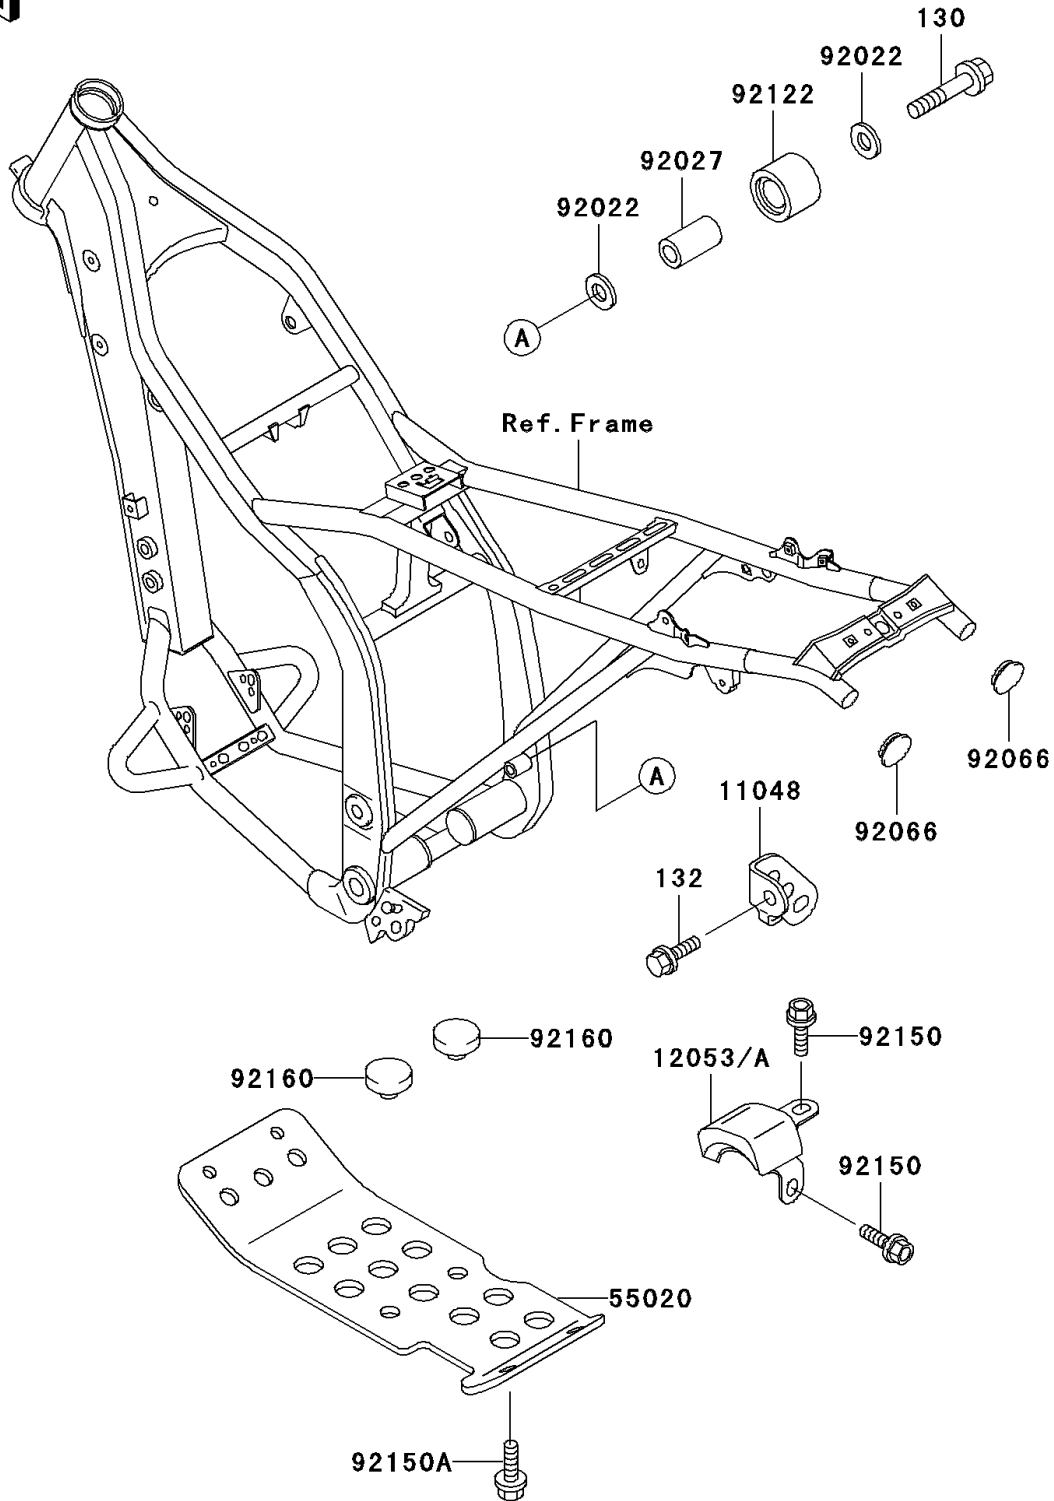

2003 KLX300R PARTS DIAGRAM

Frame Fittings

F2131

2003 KLX300R PARTS LIST

Frame Fittings

ITEM NAME	PART NUMBER	QUANTITY
BOLT-FLANGED,8X40 (Ref # 130)	130G0840	1
BOLT-FLANGED-SMALL (Ref # 132)	132G0612	1
BRACKET,AIR FILTER,LWR,LH (Ref # 11048)	11048-1223	1
GUIDE-CHAIN (Ref # 12053A)	12053-1314	1
GUARD,ENGINE (Ref # 55020)	55020-1456	1
WASHER,8.5X20X1.6 (Ref # 92022)	92022-1561	2
COLLAR,CHAIN ROLLER (Ref # 92027)	92027-1670	1
PLUG,FRAME END,12X13 (Ref # 92066)	92066-1034	2
ROLLER,CHAIN GUIDE (Ref # 92122)	92122-1153	1
BOLT,6X14 (Ref # 92150)	92150-1340	2
BOLT,6X12 (Ref # 92150A)	92150-1435	4
DAMPER,ENGINE GUARD (Ref # 92160)	92160-1396	2