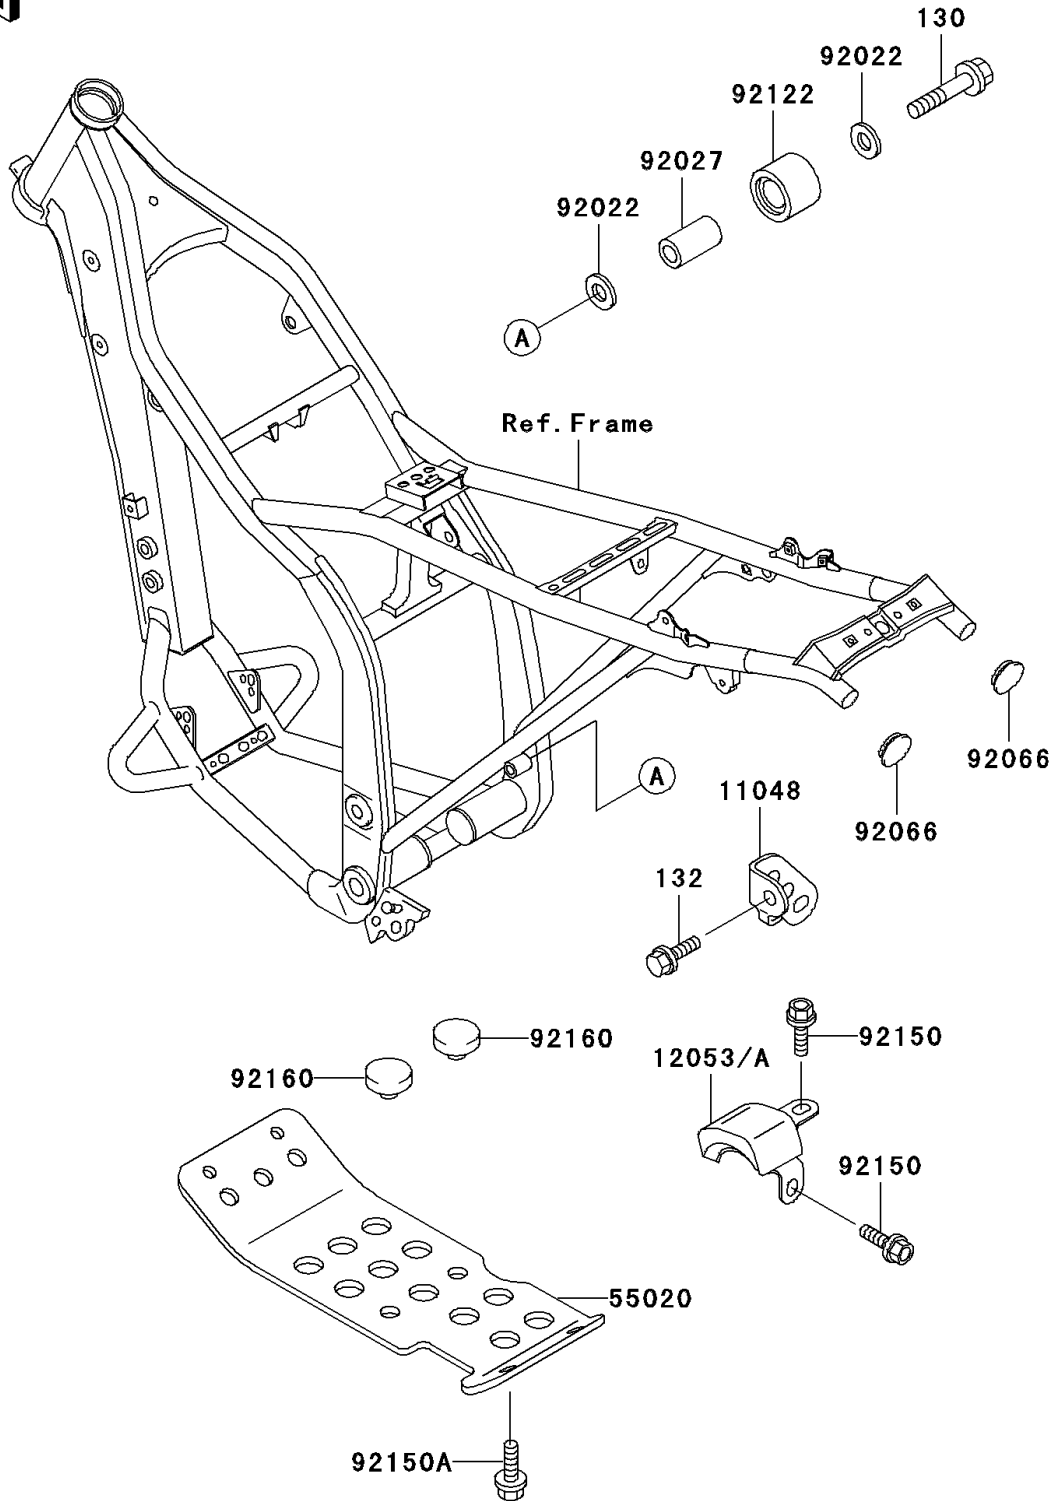

# 2003 KLX300R PARTS DIAGRAM

Frame Fittings

F2131

## 2003 KLX300R PARTS LIST

### Frame Fittings

ITEM NAME	PART NUMBER	QUANTITY
BOLT-FLANGED,8X40 (Ref # 130)	130G0840	1
BOLT-FLANGED-SMALL (Ref # 132)	132G0612	1
BRACKET,AIR FILTER,LWR,LH (Ref # 11048)	11048-1223	1
GUIDE-CHAIN (Ref # 12053A)	12053-1314	1
GUARD,ENGINE (Ref # 55020)	55020-1456	1
WASHER,8.5X20X1.6 (Ref # 92022)	92022-1561	2
COLLAR,CHAIN ROLLER (Ref # 92027)	92027-1670	1
PLUG,FRAME END,12X13 (Ref # 92066)	92066-1034	2
ROLLER,CHAIN GUIDE (Ref # 92122)	92122-1153	1
BOLT,6X14 (Ref # 92150)	92150-1340	2
BOLT,6X12 (Ref # 92150A)	92150-1435	4
DAMPER,ENGINE GUARD (Ref # 92160)	92160-1396	2