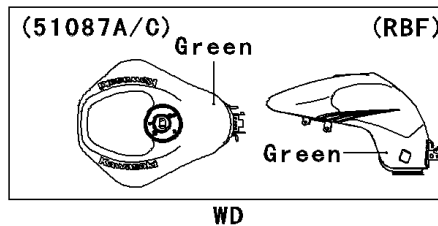

2010 Ninja® ZX™-6R PARTS DIAGRAM

Fuel Tank

(51086)	Orange
(51086A/F)	Red
(51086B/G/M/N)	Green
(51086C/H)	M. D. Black
(51086D/I)	C. S. Blue
(51086E/J)	M. S. Black
(51087/B)	Ebony

2010 Ninja® ZX™-6R PARTS LIST

Fuel Tank

ITEM NAME	PART NUMBER	QUANTITY
PLATE,FUEL TANK,RR (Ref # 13272)	13272-0505	1
BREATHER,FUEL TANK (Ref # 14069)	14069-1004	1
COVER-ASSY,KNEE GRIP,LH (Ref # 16146)	16146-0112	1
COVER-ASSY,KNEE GRIP,RH (Ref # 16146A)	16146-0113	1
HOOK (Ref # 27012)	27012-0091	1
HOOK (Ref # 27012A)	27012-0115	1
HOOK (Ref # 27012B)	27012-0170	1
HOOK (Ref # 27012C)	27012-0171	1
BRACKET-TANK,FR (Ref # 32052)	32052-0131	1
PAD,FUEL TANK (Ref # 39156)	39156-0469	1
PAD,FUEL TANK,LH (Ref # 39156A)	39156-0507	1
PAD,FUEL TANK,RH (Ref # 39156B)	39156-0508	1
PAD,KNEE GRIP,LH (Ref # 39156C)	39156-0511	1
PAD,KNEE GRIP,RH (Ref # 39156D)	39156-0512	1
CAP-TANK,FUEL (Ref # 51049)	51049-0030	1
TANK-COMP-FUEL,P.RED (Ref # 51086A)	51086-5190-234	1
TANK-COMP-FUEL,M.S.BLACK (Ref # 51086E)	51086-5191-660	1
TANK-COMP-FUEL,P.RED (Ref # 51086F)	51086-5192-234	1
TANK-COMP-FUEL,M.S.BLACK (Ref # 51086J)	51086-5193-660	1
CLAMP,TUBE (Ref # 92037)	92037-010	2
CLAMP,TUBE (Ref # 92037A)	92037-147	1
DAMPER (Ref # 92075)	92075-1690	1
DAMPER (Ref # 92075A)	92075-1983	1
SEAL,FUEL TANK CAP (Ref # 92093)	92093-1030	1
BOLT,SOCKET,6X12 (Ref # 92151)	92151-1219	1
BOLT,SOCKET,6X30 (Ref # 92151A)	92151-1605	1
COLLAR (Ref # 92152)	92152-0091	1
COLLAR,6.8X10X60 (Ref # 92152A)	92152-1182	1
BOLT,SOCKET,6X10 (Ref # 92153)	92153-0410	1