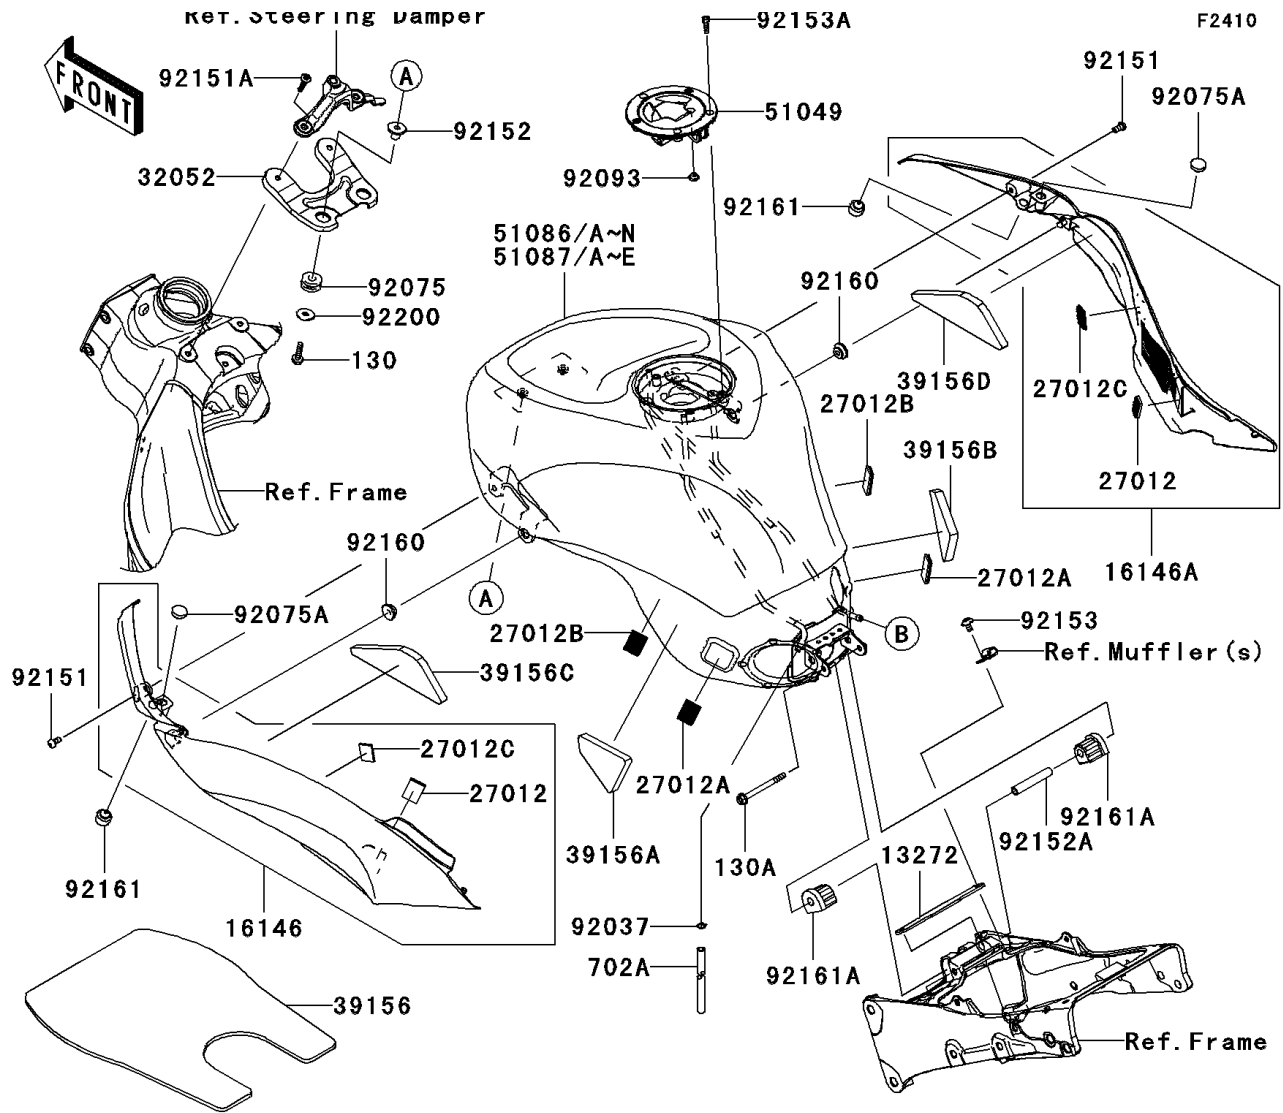

2010 Ninja® ZX™-6R PARTS DIAGRAM

Fuel Tank

(51086)	Orange
(51086A/F)	Red
(51086B/G/M/N)	Green
(51086C/H)	M. D. Black
(51086D/I)	C. S. Blue
(51086E/J)	M. S. Black
(51087/B)	Ebony

2010 Ninja® ZX™-6R PARTS LIST

Fuel Tank

ITEM NAME	PART NUMBER	QUANTITY
PLATE,FUEL TANK,RR (Ref # 13272)	13272-0505	1
BREATHER,FUEL TANK (Ref # 14069)	14069-1004	1
COVER-ASSY,KNEE GRIP,LH (Ref # 16146)	16146-0112	1
COVER-ASSY,KNEE GRIP,RH (Ref # 16146A)	16146-0113	1
HOOK (Ref # 27012)	27012-0091	1
HOOK (Ref # 27012A)	27012-0115	1
HOOK (Ref # 27012B)	27012-0170	1
HOOK (Ref # 27012C)	27012-0171	1
BRACKET-TANK,FR (Ref # 32052)	32052-0131	1
PAD,FUEL TANK (Ref # 39156)	39156-0469	1
PAD,FUEL TANK,LH (Ref # 39156A)	39156-0507	1
PAD,FUEL TANK,RH (Ref # 39156B)	39156-0508	1
PAD,KNEE GRIP,LH (Ref # 39156C)	39156-0511	1
PAD,KNEE GRIP,RH (Ref # 39156D)	39156-0512	1
CAP-TANK,FUEL (Ref # 51049)	51049-0030	1
TANK-COMP-FUEL,P.RED (Ref # 51086A)	51086-5190-234	1
TANK-COMP-FUEL,M.S.BLACK (Ref # 51086E)	51086-5191-660	1
TANK-COMP-FUEL,P.RED (Ref # 51086F)	51086-5192-234	1
TANK-COMP-FUEL,M.S.BLACK (Ref # 51086J)	51086-5193-660	1
CLAMP,TUBE (Ref # 92037)	92037-010	2
CLAMP,TUBE (Ref # 92037A)	92037-147	1
DAMPER (Ref # 92075)	92075-1690	1
DAMPER (Ref # 92075A)	92075-1983	1
SEAL,FUEL TANK CAP (Ref # 92093)	92093-1030	1
BOLT,SOCKET,6X12 (Ref # 92151)	92151-1219	1
BOLT,SOCKET,6X30 (Ref # 92151A)	92151-1605	1
COLLAR (Ref # 92152)	92152-0091	1
COLLAR,6.8X10X60 (Ref # 92152A)	92152-1182	1
BOLT,SOCKET,6X10 (Ref # 92153)	92153-0410	1

2010 Ninja® ZX™-6R PARTS LIST

Fuel Tank

ITEM NAME	PART NUMBER	QUANTITY
BOLT,SOCKET,5X16 (Ref # 92153A)	92153-1616	1
DAMPER (Ref # 92160)	92160-1613	1
DAMPER (Ref # 92161)	92161-0738	1
DAMPER,FUEL TANK,RR (Ref # 92161A)	92161-1330	1
TUBE,BREATHER (Ref # 92192)	92192-0798	1
WASHER,6.5X22X1.6 (Ref # 92200)	92200-1087	1
BOLT-FLANGED,6X22 (Ref # 130)	130BA0622	1
BOLT-FLANGED,6X70 (Ref # 130A)	130BB0670	1
TUBE-RUBBER,6X9X660 (Ref # 702)	702A06660	1
TUBE-RUBBER,6X850 (Ref # 702A)	702A06850	1