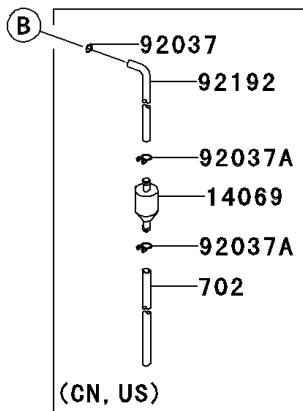

2010 Ninja® ZX™-6R PARTS DIAGRAM

Fuel Tank

(51086)	Orange
(51086A/F)	Red
(51086B/G/M/N)	Green
(51086C/H)	M. D. Black
(51086D/I)	C. S. Blue
(51086E/J)	M. S. Black
(51087/B)	Ebony

2010 Ninja® ZX™-6R PARTS LIST

Fuel Tank

ITEM NAME	PART NUMBER	QUANTITY
PLATE,FUEL TANK,RR (Ref # 13272)	13272-0505	1
BREATHER,FUEL TANK (Ref # 14069)	14069-1004	1
COVER-ASSY,KNEE GRIP,LH (Ref # 16146)	16146-0112	1
COVER-ASSY,KNEE GRIP,RH (Ref # 16146A)	16146-0113	1
HOOK (Ref # 27012)	27012-0091	1
HOOK (Ref # 27012A)	27012-0115	1
HOOK (Ref # 27012B)	27012-0170	1
HOOK (Ref # 27012C)	27012-0171	1
BRACKET-TANK,FR (Ref # 32052)	32052-0131	1
PAD,FUEL TANK (Ref # 39156)	39156-0469	1
PAD,FUEL TANK,LH (Ref # 39156A)	39156-0507	1
PAD,FUEL TANK,RH (Ref # 39156B)	39156-0508	1
PAD,KNEE GRIP,LH (Ref # 39156C)	39156-0511	1
PAD,KNEE GRIP,RH (Ref # 39156D)	39156-0512	1
CAP-TANK,FUEL (Ref # 51049)	51049-0030	1
TANK-COMP-FUEL,P.RED (Ref # 51086A)	51086-5190-234	1
TANK-COMP-FUEL,M.S.BLACK (Ref # 51086E)	51086-5191-660	1
TANK-COMP-FUEL,P.RED (Ref # 51086F)	51086-5192-234	1
TANK-COMP-FUEL,M.S.BLACK (Ref # 51086J)	51086-5193-660	1
CLAMP,TUBE (Ref # 92037)	92037-010	2
CLAMP,TUBE (Ref # 92037A)	92037-147	1
DAMPER (Ref # 92075)	92075-1690	1
DAMPER (Ref # 92075A)	92075-1983	1
SEAL,FUEL TANK CAP (Ref # 92093)	92093-1030	1
BOLT,SOCKET,6X12 (Ref # 92151)	92151-1219	1
BOLT,SOCKET,6X30 (Ref # 92151A)	92151-1605	1
COLLAR (Ref # 92152)	92152-0091	1
COLLAR,6.8X10X60 (Ref # 92152A)	92152-1182	1
BOLT,SOCKET,6X10 (Ref # 92153)	92153-0410	1

2010 Ninja® ZX™-6R PARTS LIST

Fuel Tank

ITEM NAME	PART NUMBER	QUANTITY
BOLT,SOCKET,5X16 (Ref # 92153A)	92153-1616	1
DAMPER (Ref # 92160)	92160-1613	1
DAMPER (Ref # 92161)	92161-0738	1
DAMPER,FUEL TANK,RR (Ref # 92161A)	92161-1330	1
TUBE,BREATHER (Ref # 92192)	92192-0798	1
WASHER,6.5X22X1.6 (Ref # 92200)	92200-1087	1
BOLT-FLANGED,6X22 (Ref # 130)	130BA0622	1
BOLT-FLANGED,6X70 (Ref # 130A)	130BB0670	1
TUBE-RUBBER,6X9X660 (Ref # 702)	702A06660	1
TUBE-RUBBER,6X850 (Ref # 702A)	702A06850	1