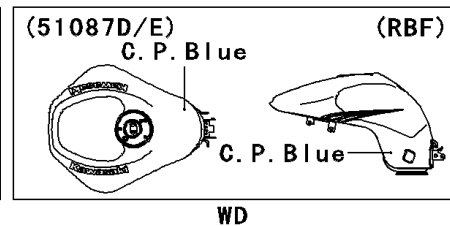

2010 Ninja® ZX™-6R PARTS DIAGRAM

Fuel Tank

(51086)	Orange
(51086A/F)	Red
(51086B/G/M/N)	Green
(51086C/H)	M. D. Black
(51086D/I)	C. S. Blue
(51086E/J)	M. S. Black
(51087/B)	Ebony

2010 Ninja® ZX™-6R PARTS LIST

Fuel Tank

ITEM NAME	PART NUMBER	QUANTITY
PLATE,FUEL TANK,RR (Ref # 13272)	13272-0505	1
BREATHER,FUEL TANK (Ref # 14069)	14069-1004	1
COVER-ASSY,KNEE GRIP,LH (Ref # 16146)	16146-0112	1
COVER-ASSY,KNEE GRIP,RH (Ref # 16146A)	16146-0113	1
HOOK (Ref # 27012)	27012-0091	1
HOOK (Ref # 27012A)	27012-0115	1
HOOK (Ref # 27012B)	27012-0170	1
HOOK (Ref # 27012C)	27012-0171	1
BRACKET-TANK,FR (Ref # 32052)	32052-0131	1
PAD,FUEL TANK (Ref # 39156)	39156-0469	1
PAD,FUEL TANK,LH (Ref # 39156A)	39156-0507	1
PAD,FUEL TANK,RH (Ref # 39156B)	39156-0508	1
PAD,KNEE GRIP,LH (Ref # 39156C)	39156-0511	1
PAD,KNEE GRIP,RH (Ref # 39156D)	39156-0512	1
CAP-TANK,FUEL (Ref # 51049)	51049-0030	1
TANK-COMP-FUEL,P.RED (Ref # 51086A)	51086-5190-234	1
TANK-COMP-FUEL,M.S.BLACK (Ref # 51086E)	51086-5191-660	1
TANK-COMP-FUEL,P.RED (Ref # 51086F)	51086-5192-234	1
TANK-COMP-FUEL,M.S.BLACK (Ref # 51086J)	51086-5193-660	1
CLAMP,TUBE (Ref # 92037)	92037-010	2
CLAMP,TUBE (Ref # 92037A)	92037-147	1
DAMPER (Ref # 92075)	92075-1690	1
DAMPER (Ref # 92075A)	92075-1983	1
SEAL,FUEL TANK CAP (Ref # 92093)	92093-1030	1
BOLT,SOCKET,6X12 (Ref # 92151)	92151-1219	1
BOLT,SOCKET,6X30 (Ref # 92151A)	92151-1605	1
COLLAR (Ref # 92152)	92152-0091	1
COLLAR,6.8X10X60 (Ref # 92152A)	92152-1182	1
BOLT,SOCKET,6X10 (Ref # 92153)	92153-0410	1

2010 Ninja® ZX™-6R PARTS LIST

Fuel Tank

ITEM NAME	PART NUMBER	QUANTITY
BOLT,SOCKET,5X16 (Ref # 92153A)	92153-1616	1
DAMPER (Ref # 92160)	92160-1613	1
DAMPER (Ref # 92161)	92161-0738	1
DAMPER,FUEL TANK,RR (Ref # 92161A)	92161-1330	1
TUBE,BREATHER (Ref # 92192)	92192-0798	1
WASHER,6.5X22X1.6 (Ref # 92200)	92200-1087	1
BOLT-FLANGED,6X22 (Ref # 130)	130BA0622	1
BOLT-FLANGED,6X70 (Ref # 130A)	130BB0670	1
TUBE-RUBBER,6X9X660 (Ref # 702)	702A06660	1
TUBE-RUBBER,6X850 (Ref # 702A)	702A06850	1