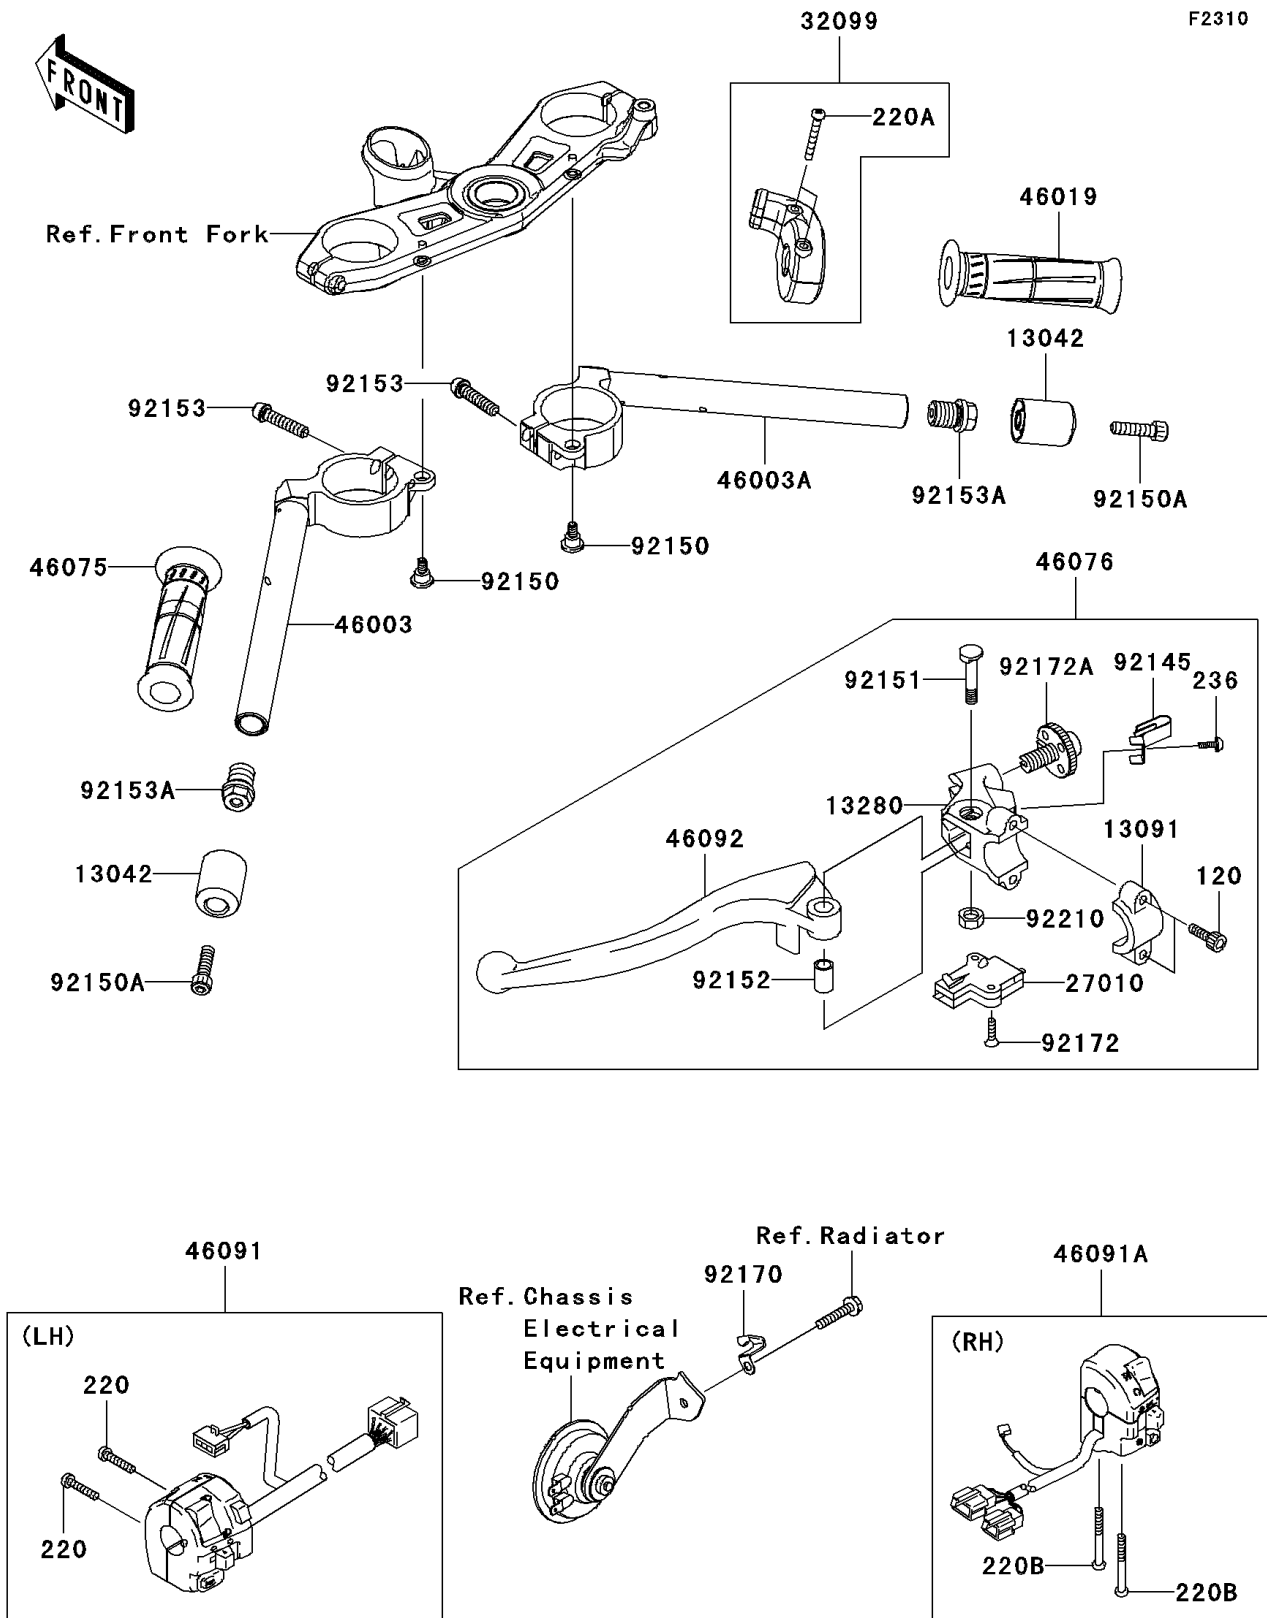

2010 Ninja® ZX™-6R PARTS DIAGRAM

Handlebar

2010 Ninja® ZX™-6R PARTS LIST

Handlebar

ITEM NAME	PART NUMBER	QUANTITY
BOLT-SOCKET,6X20 (Ref # 120)	120CA0620	1
WEIGHT,HANDLE (Ref # 13042)	13042-5001	1
HOLDER,CLUTCH LEVER (Ref # 13091)	13091-1624	1
HOLDER,CLUTCH LEVER (Ref # 13280)	13280-1160	1
SCREW-PAN-CROSS,5X25 (Ref # 220)	220AB0525	1
SCREW-PAN-CROSS,5X35 (Ref # 220A)	220AB0535	1
SCREW-PAN-CROSS,5X45 (Ref # 220B)	220AB0545	1
SCREW-PAN-WSP-CROS,4X10 (Ref # 236)	236AB0410	1
SWITCH,CLUTCH (Ref # 27010)	27010-1492	1
CASE,THROTTLE (Ref # 32099)	32099-0049	1
HANDLE,LH (Ref # 46003)	46003-0162	1
HANDLE,RH (Ref # 46003A)	46003-0163	1
GRIP-ASSY,THROTTLE (Ref # 46019)	46019-0020	1
GRIP,LH (Ref # 46075)	46075-0068	1
LEVER-ASSY-GRIP,CLUTCH (Ref # 46076)	46076-0033	1
HOUSING-ASSY-CONTROL,LH (Ref # 46091)	46091-0116	1
HOUSING-ASSY-CONTROL,RH (Ref # 46091A)	46091-0171	1
LEVER-GRIP,CLUTCH (Ref # 46092)	46092-0006	1
SPRING (Ref # 92145)	92145-1286	1
BOLT,6MM (Ref # 92150)	92150-1090	1
BOLT,SOCKET,8X30 (Ref # 92150A)	92150-1604	1
BOLT (Ref # 92151)	92151-1523	1
COLLAR (Ref # 92152)	92152-0103	1
BOLT,SOCKET,8X35 (Ref # 92153)	92153-0907	1
BOLT,17X18 (Ref # 92153A)	92153-1667	1
CLAMP (Ref # 92170)	92170-1577	1
SCREW,3X16 (Ref # 92172)	92172-0183	1
SCREW,ADJUST NUT (Ref # 92172A)	92172-1060	1
NUT,LOCK,6MM (Ref # 92210)	92210-0006	1