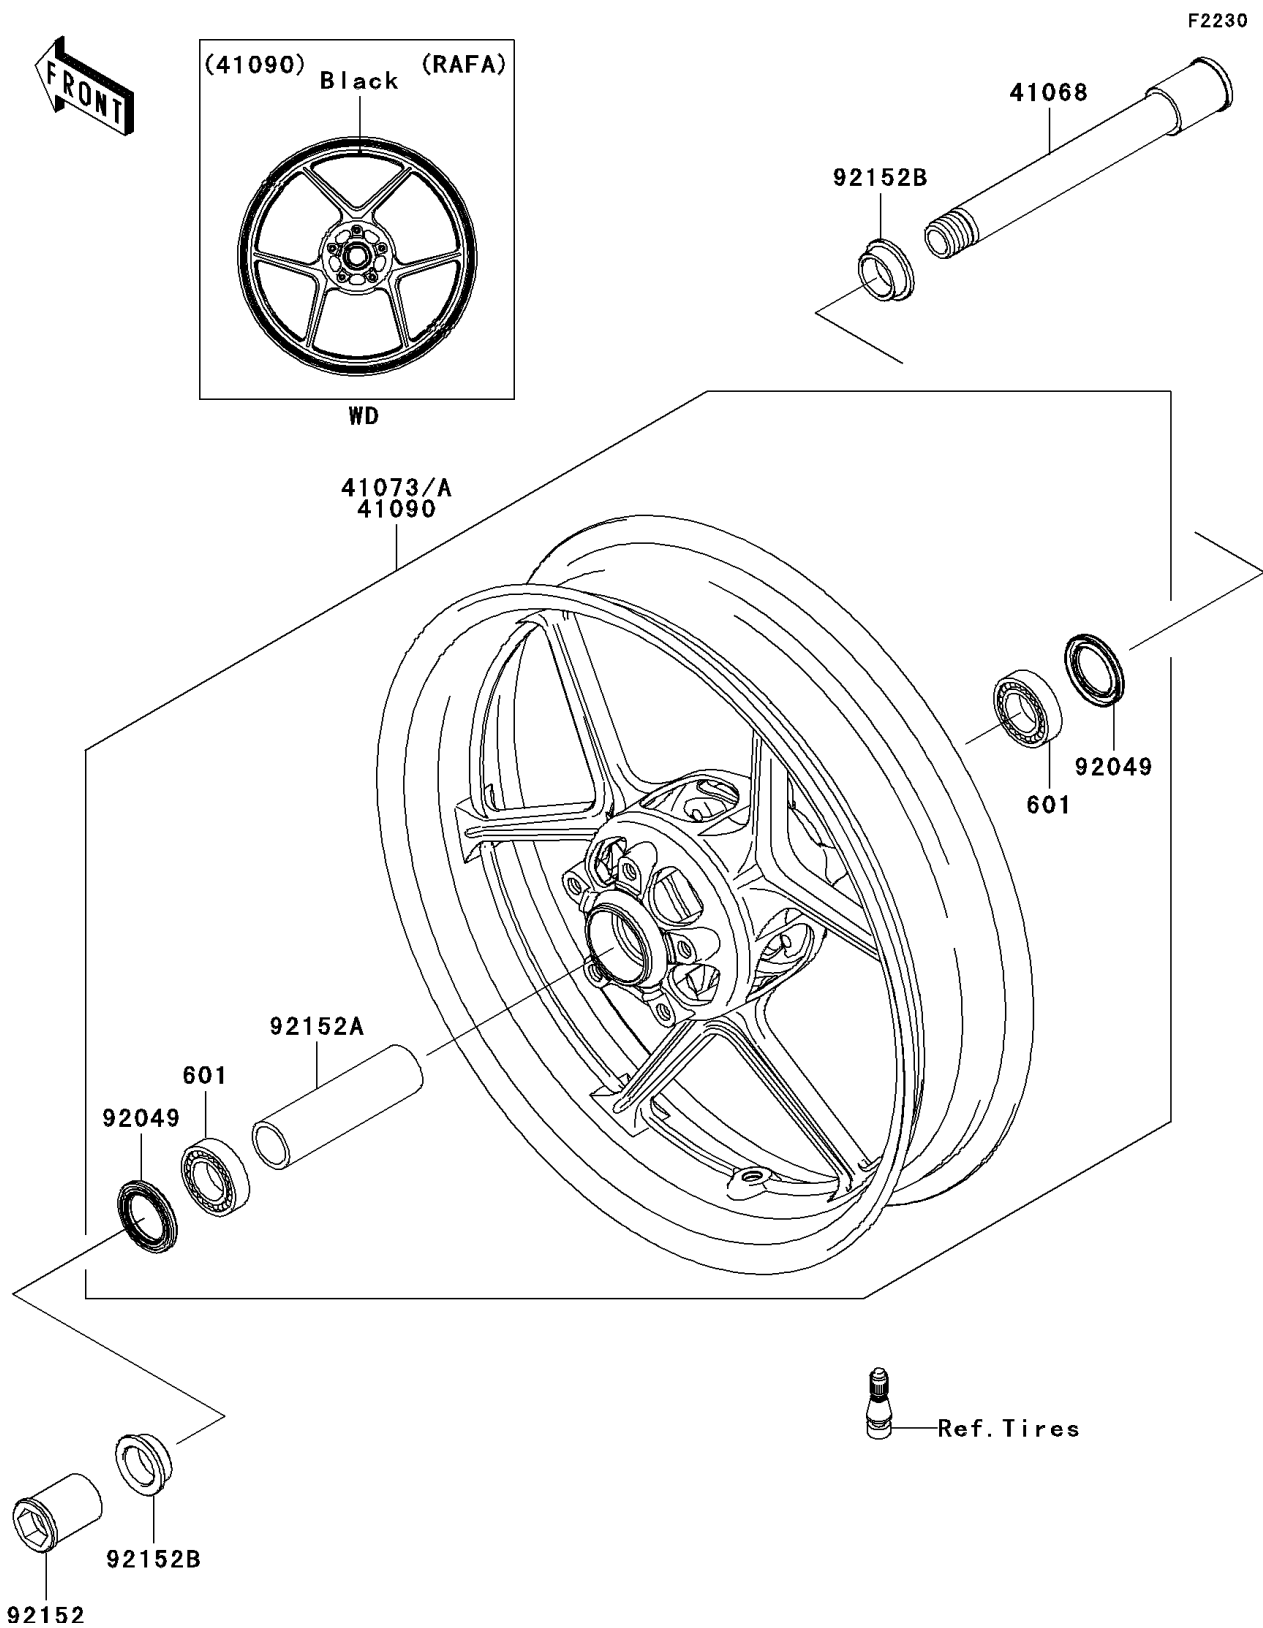

2010 Ninja® ZX™-6R PARTS DIAGRAM

Front Wheel

2010 Ninja® ZX™-6R PARTS LIST

Front Wheel

ITEM NAME	PART NUMBER	QUANTITY
AXLE,FR (Ref # 41068)	41068-0034	1
WHEEL-ASSY,FR,G.BLACK (Ref # 41073)	41073-0129-18F	1
BEARING-BALL,#6005UU (Ref # 601)	601B6005UU	1
SEAL-OIL,BJN-C2 32X47X5 (Ref # 92049)	92049-0050	1
COLLAR,FR AXLE,LH,L=44.5 (Ref # 92152)	92152-0240	1
COLLAR,FR HUB,L=115 (Ref # 92152A)	92152-0242	1
COLLAR,25X32X13 (Ref # 92152B)	92152-0289	1