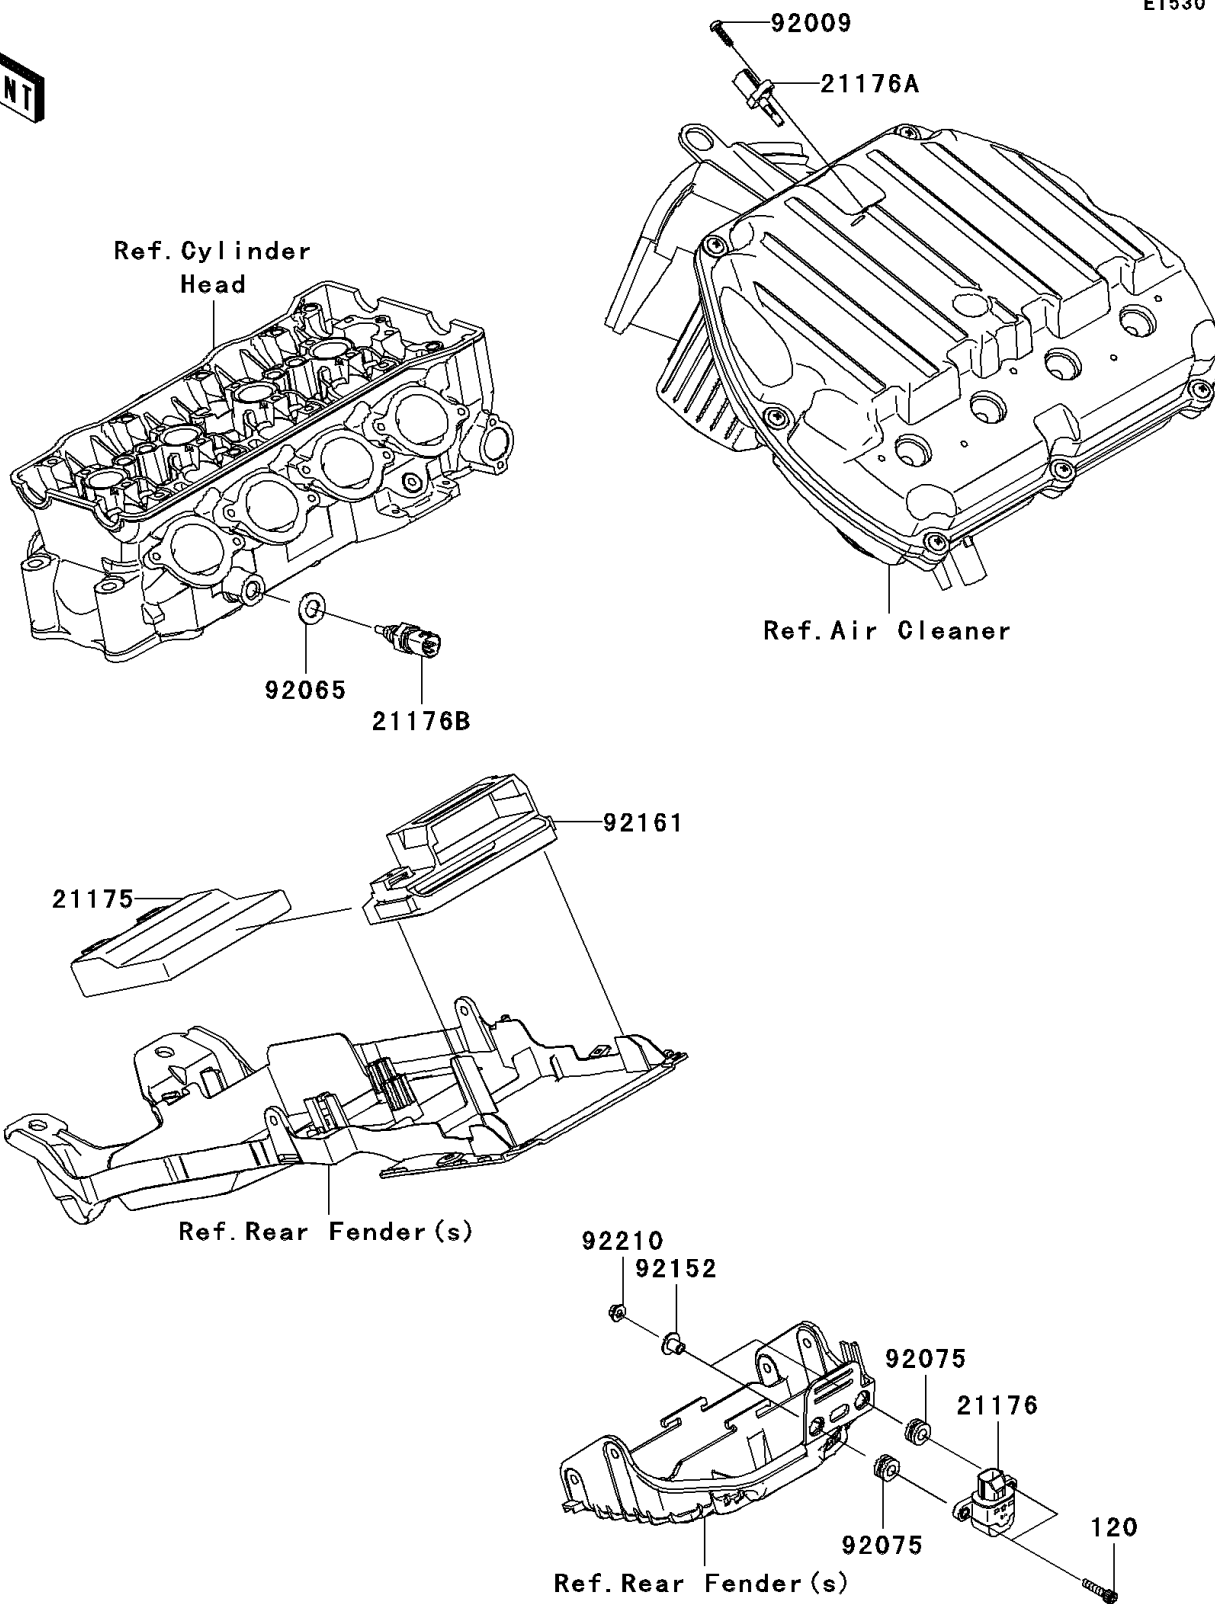

2010 Ninja® ZX™-6R PARTS DIAGRAM

Fuel Injection

E1530

2010 Ninja® ZX™-6R PARTS LIST

Fuel Injection

ITEM NAME	PART NUMBER	QUANTITY
BOLT-SOCKET,5X22 (Ref # 120)	120CB0522	1
CONTROL UNIT-ELECTRONIC (Ref # 21175)	21175-0221	1
SENSOR,VEHICLE-DOWN (Ref # 21176)	21176-0026	1
SENSOR,AIR TEMPERATURE (Ref # 21176A)	21176-0048	1
SENSOR,WATER TEMP (Ref # 21176B)	21176-1120	1
SCREW,TAPPING,5X16 (Ref # 92009)	92009-1984	1
GASKET,12X22X2 (Ref # 92065)	92065-097	1
DAMPER (Ref # 92075)	92075-1912	1
COLLAR (Ref # 92152)	92152-0134	1
DAMPER,ECU (Ref # 92161)	92161-0529	1
NUT,FLANGED,5MM (Ref # 92210)	92210-0007	1