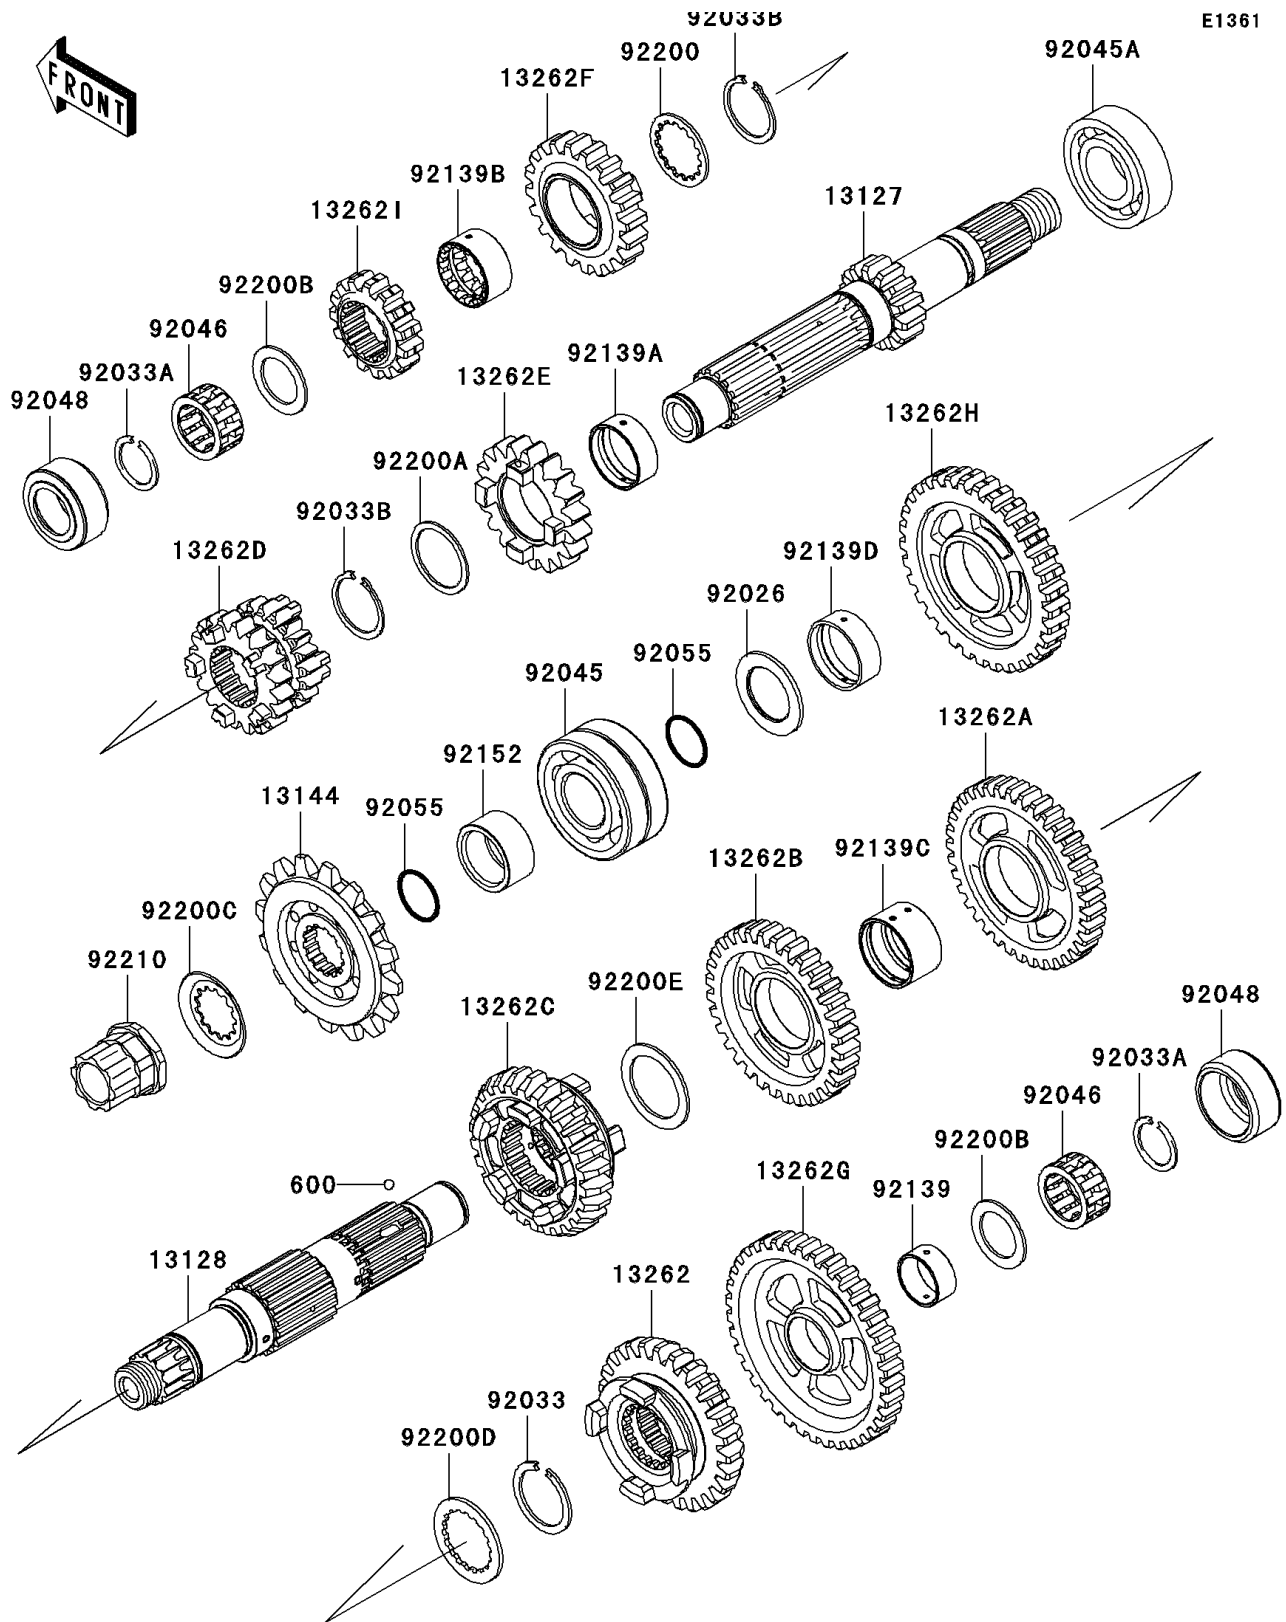

2010 Ninja® ZX™-6R PARTS DIAGRAM

Transmission

2010 Ninja® ZX™-6R PARTS LIST

Transmission

ITEM NAME	PART NUMBER	QUANTITY
SHAFT-TRANSMISSION INPUT,14T (Ref # 13127)	13127-0068	1
SHAFT-TRANSMISSION OUTPUT (Ref # 13128)	13128-0048	1
SPROCKET-OUTPUT,16T,#520 (Ref # 13144)	13144-0038	1
GEAR,OUTPUT 5TH,27T (Ref # 13262)	13262-0380	1
GEAR,OUTPUT 3RD,37T (Ref # 13262A)	13262-0509	1
GEAR,OUTPUT 4TH,32T (Ref # 13262B)	13262-0510	1
GEAR,OUTPUT 6TH,26T (Ref # 13262C)	13262-0582	1
GEAR,INPUT 3RD&4TH,20T&20T (Ref # 13262D)	13262-0709	1
GEAR,INPUT 5TH,19T (Ref # 13262E)	13262-0710	1
GEAR,INPUT 6TH,20T (Ref # 13262F)	13262-0711	1
GEAR,OUTPUT LOW,38T (Ref # 13262G)	13262-0712	1
GEAR,OUTPUT 2ND,33T (Ref # 13262H)	13262-0743	1
GEAR,INPUT 2ND,15T (Ref # 13262I)	13262-0745	1
"BALL-STEEL,5/32" ,2017-03-16 13:30 (Ref # 600)	600A0500	1
SPACER,25.3X39X2.0 (Ref # 92026)	92026-1529	1
RING-SNAP,26.9X34X1.5 (Ref # 92033)	92033-0047	1
RING-SNAP,20X25.5X1.2 (Ref # 92033A)	92033-025	1
RING-SNAP,25.9X30.6X1.2 (Ref # 92033B)	92033-1037	1
BEARING-BALL,DAC2557NSSH (Ref # 92045)	92045-0003	1
BEARING-BALL,25X52X15 (Ref # 92045A)	92045-0058	1
BEARING-NEEDLE (Ref # 92046)	92046-1291	1
RACE,30X38X17.3 (Ref # 92048)	92048-0007	1
RING-O,21.5X1.5 (Ref # 92055)	92055-1293	1
BUSHING,GEAR,LOW OUT (Ref # 92139)	92139-0038	1
BUSHING,GEAR,5TH IN (Ref # 92139A)	92139-0161	1
BUSHING,GEAR,6TH IN (Ref # 92139B)	92139-0162	1
BUSHING,GEAR,3RD/4TH OUT (Ref # 92139C)	92139-0163	1
BUSHING,GEAR,2ND OUT (Ref # 92139D)	92139-0164	1
COLLAR,25X32X15.7 (Ref # 92152)	92152-0444	1

2010 Ninja® ZX™-6R PARTS LIST

Transmission

ITEM NAME	PART NUMBER	QUANTITY
WASHER,28.3X34.0X1.6 (Ref # 92200)	92200-0050	1
WASHER,28.1X34.0X1.2 (Ref # 92200A)	92200-0051	1
WASHER,22.1X32.0X1.4 (Ref # 92200B)	92200-0138	1
WASHER (Ref # 92200C)	92200-1065	1
WASHER,TOOTHED,28X40X2 (Ref # 92200D)	92200-1277	1
WASHER,29.9X40X1.5 (Ref # 92200E)	92200-1278	1
NUT,20MM (Ref # 92210)	92210-0323	1