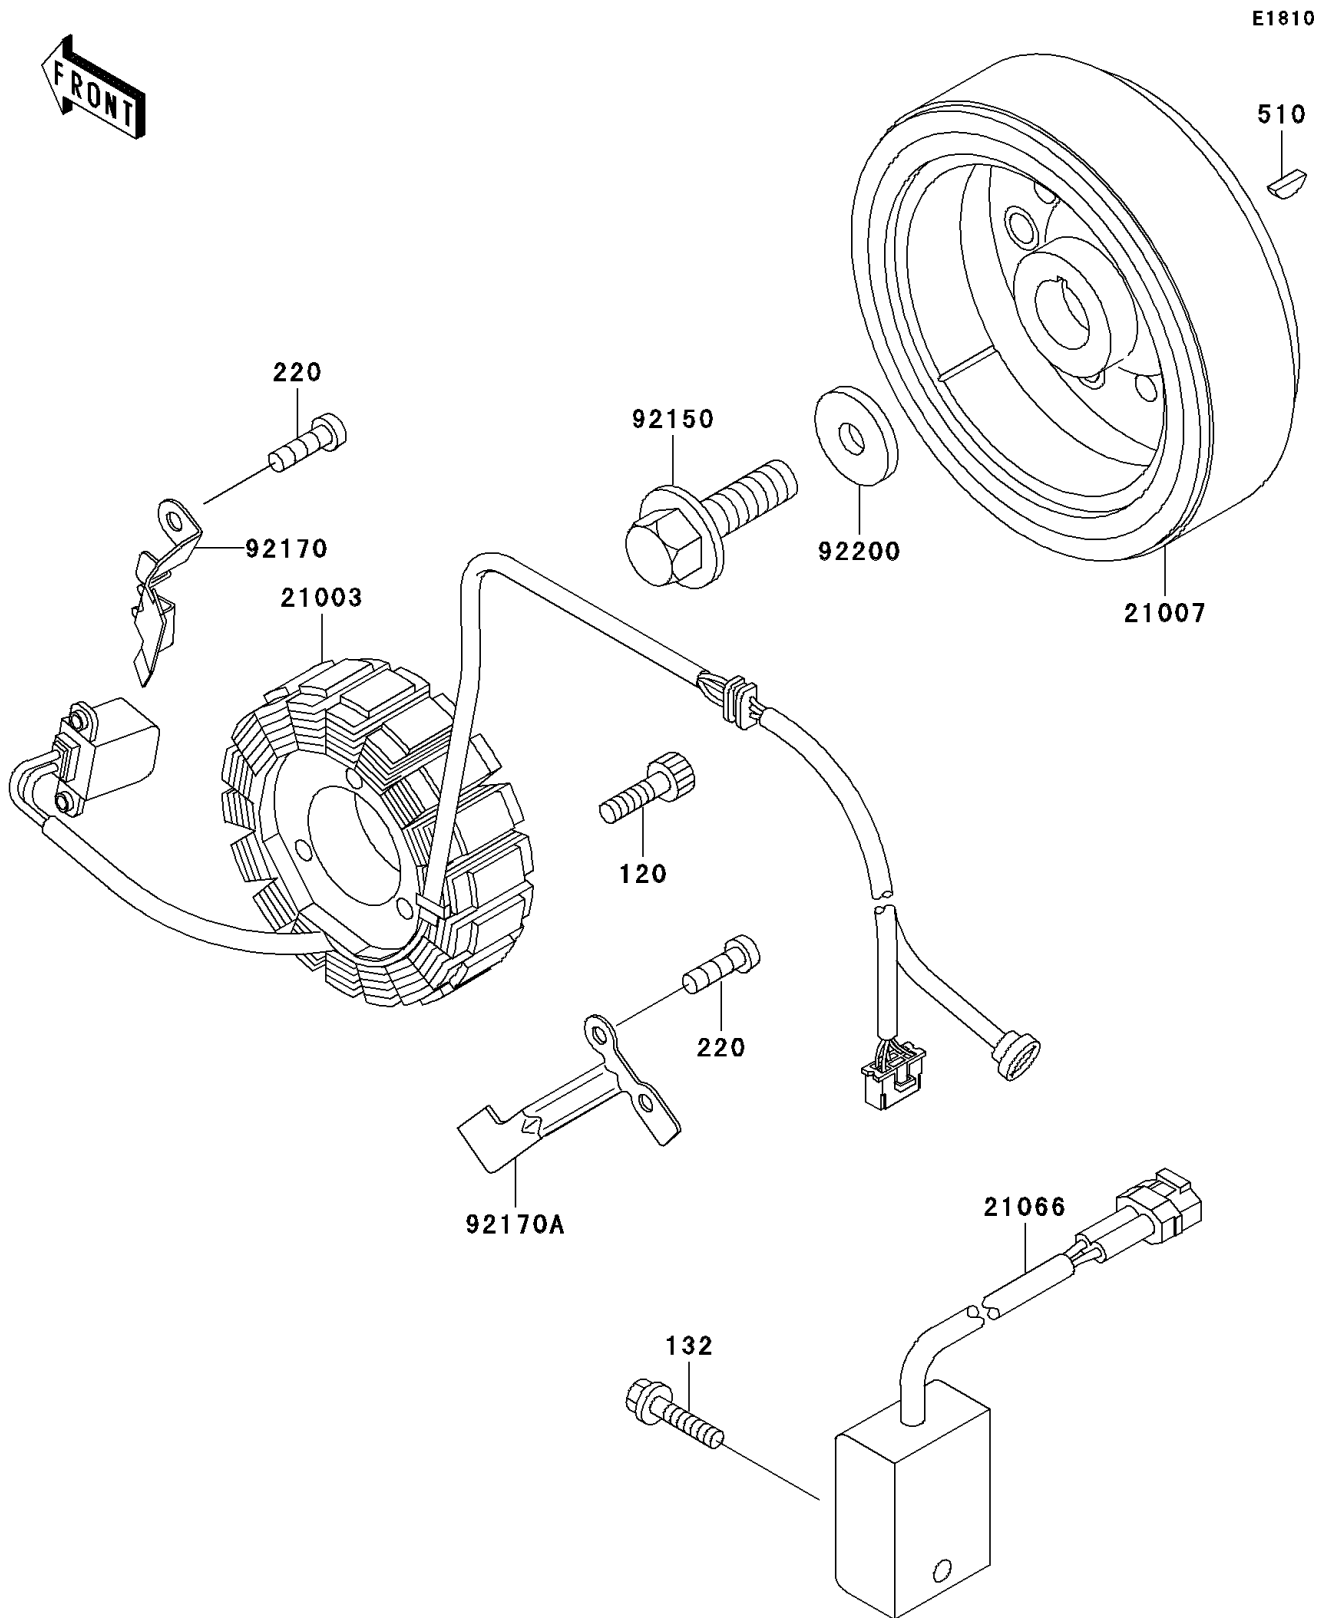

## 2004 KLX300R PARTS DIAGRAM

Generator

## 2004 KLX300R PARTS LIST

Generator

ITEM NAME	PART NUMBER	QUANTITY
BOLT-SOCKET,5X30 (Ref # 120)	120P0530	1
BOLT-FLANGED-SMALL (Ref # 132)	132J0612	1
SCREW-PAN-CROS (Ref # 220)	220B0512	1
KEY-WOODRUFF (Ref # 510)	510A3100	1
STATOR (Ref # 21003)	21003-1274	1
ROTOR,MAGNETO (Ref # 21007)	21007-1314	1
REGULATOR-VOLTAGE (Ref # 21066)	21066-1072	1
BOLT,10X32 (Ref # 92150)	92150-1134	1
CLAMP (Ref # 92170)	92170-1346	1
CLAMP (Ref # 92170A)	92170-1347	1
WASHER,10X30X4 (Ref # 92200)	92200-1185	1