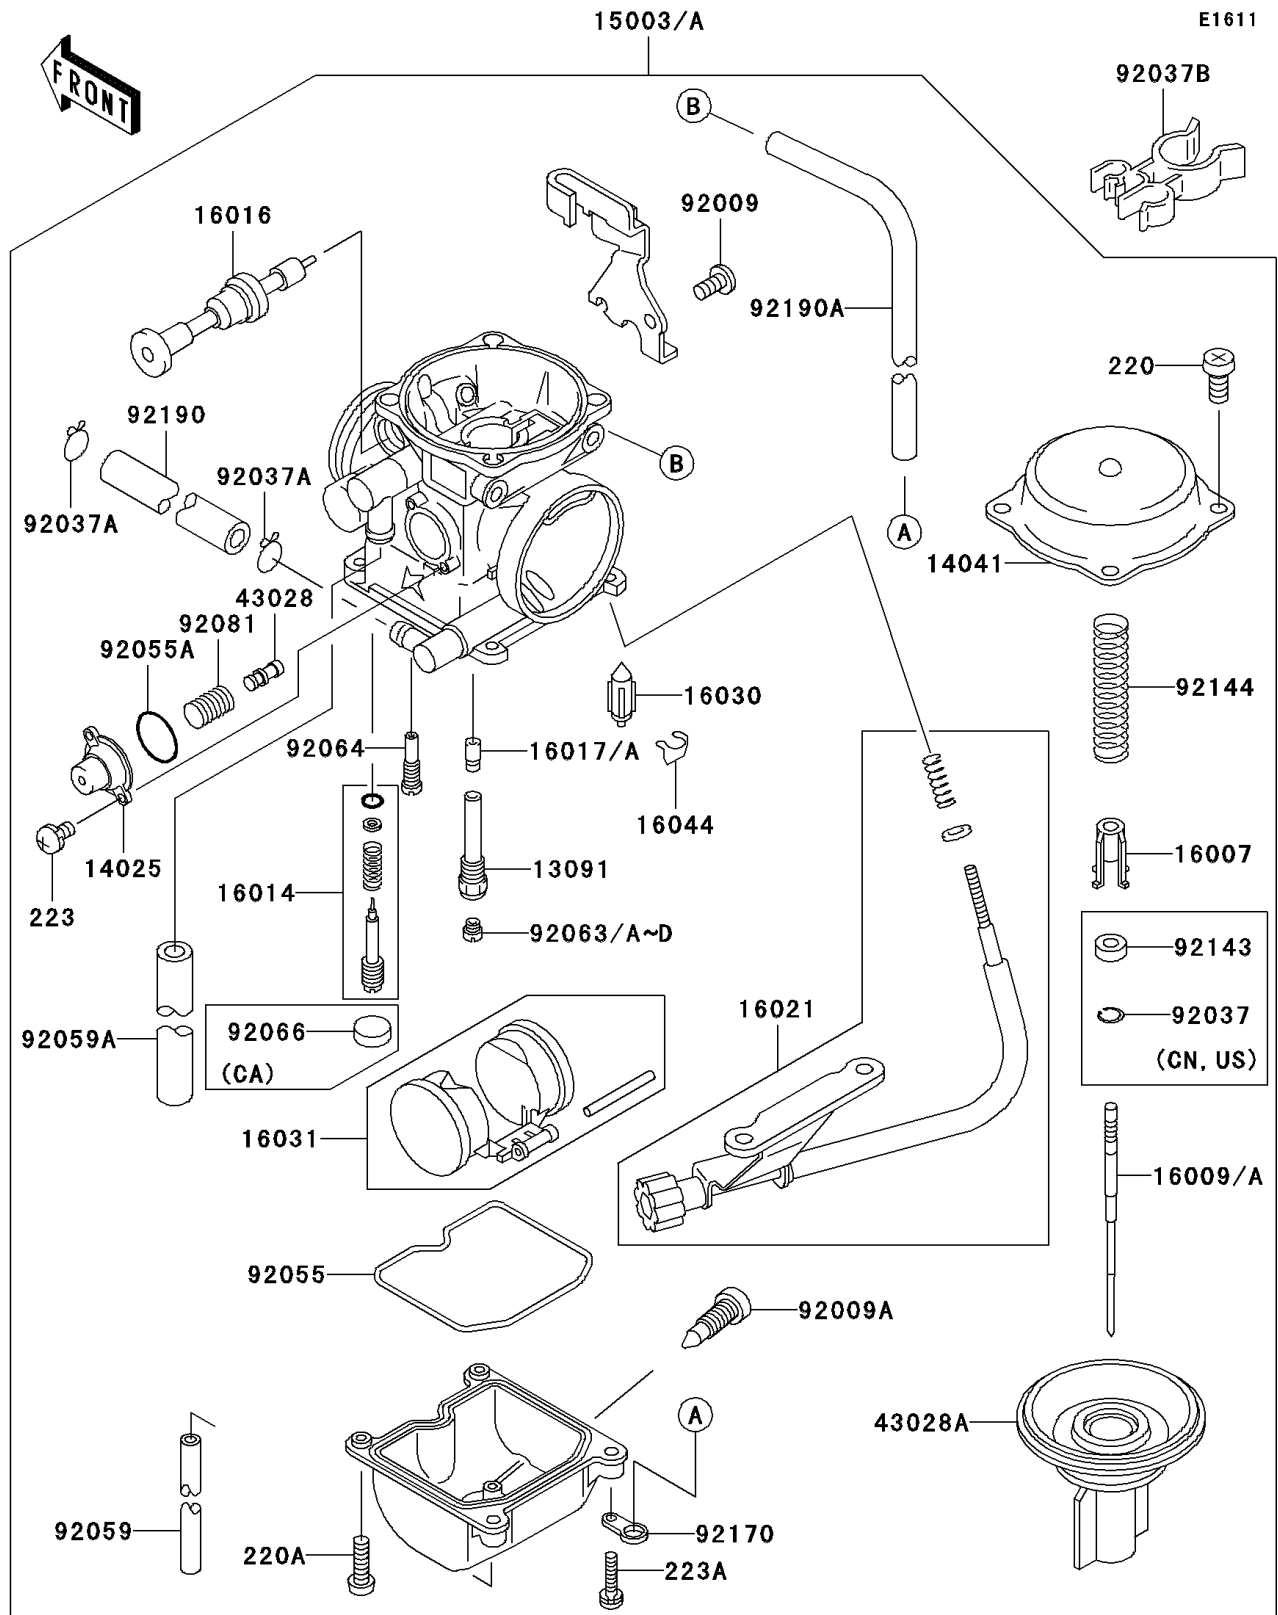

## 2004 KLX300R PARTS LIST

Carburetor

ITEM NAME	PART NUMBER	QUANTITY
HOLDER,NEEDLE JET (Ref # 13091)	13091-1985	1
COVER,AIR CUT VALVE (Ref # 14025)	14025-1903	1
COVER-COMP,MIXING,INSIDE (Ref # 14041)	14041-1061	1
SEAT-SPRING,VALVE (Ref # 16007)	16007-1117	1
SCREW-PILOT AIR (Ref # 16014)	16014-1081	1
PLUNGER,STARTER (Ref # 16016)	16016-1068	1
SCREW-THROTTLE STOP (Ref # 16021)	16021-1182	1
VALVE-FLOAT (Ref # 16030)	16030-1007	1
FLOAT (Ref # 16031)	16031-1077	1
CLAMP,FLOAT VALVE (Ref # 16044)	16044-007	1
DIAPHRAGM,5.9MM,AIR CUT VALVE (Ref # 43028)	43028-1053	1
DIAPHRAGM,VALVE (Ref # 43028A)	43028-1081	1
SCREW,5X10 (Ref # 92009)	92009-1365	1
SCREW,DRAIN,M6X0.75 (Ref # 92009A)	92009-1551	1
CLAMP,TUBE (Ref # 92037A)	92037-1531	1
CLAMP (Ref # 92037B)	92037-1886	1
RING-O,FLOAT CHAMBER (Ref # 92055)	92055-1222	1
RING-O (Ref # 92055A)	92055-1245	1
TUBE,3.5X6.5X330 (Ref # 92059)	92059-1110	1
TUBE,6.5X9.5X350 (Ref # 92059A)	92059-1237	1
JET-MAIN,#125 (Ref # 92063)	92063-1069	1
JET-MAIN,#122 (Ref # 92063A)	92063-1073	1
JET-MAIN,#128 (Ref # 92063B)	92063-1074	1
JET-MAIN,#130 (Ref # 92063C)	92063-1075	1
SCREW-PAN-CROS (Ref # 220)	220B0408	1
SCREW-PAN-CROS (Ref # 220A)	220D0414	1
SCREW-PAN-WS-CROS (Ref # 223)	223C0408	1
SCREW-PAN-WS-CROS (Ref # 223A)	223C0416	1
JET-MAIN,#132 (Ref # 92063D)	92063-1076	1