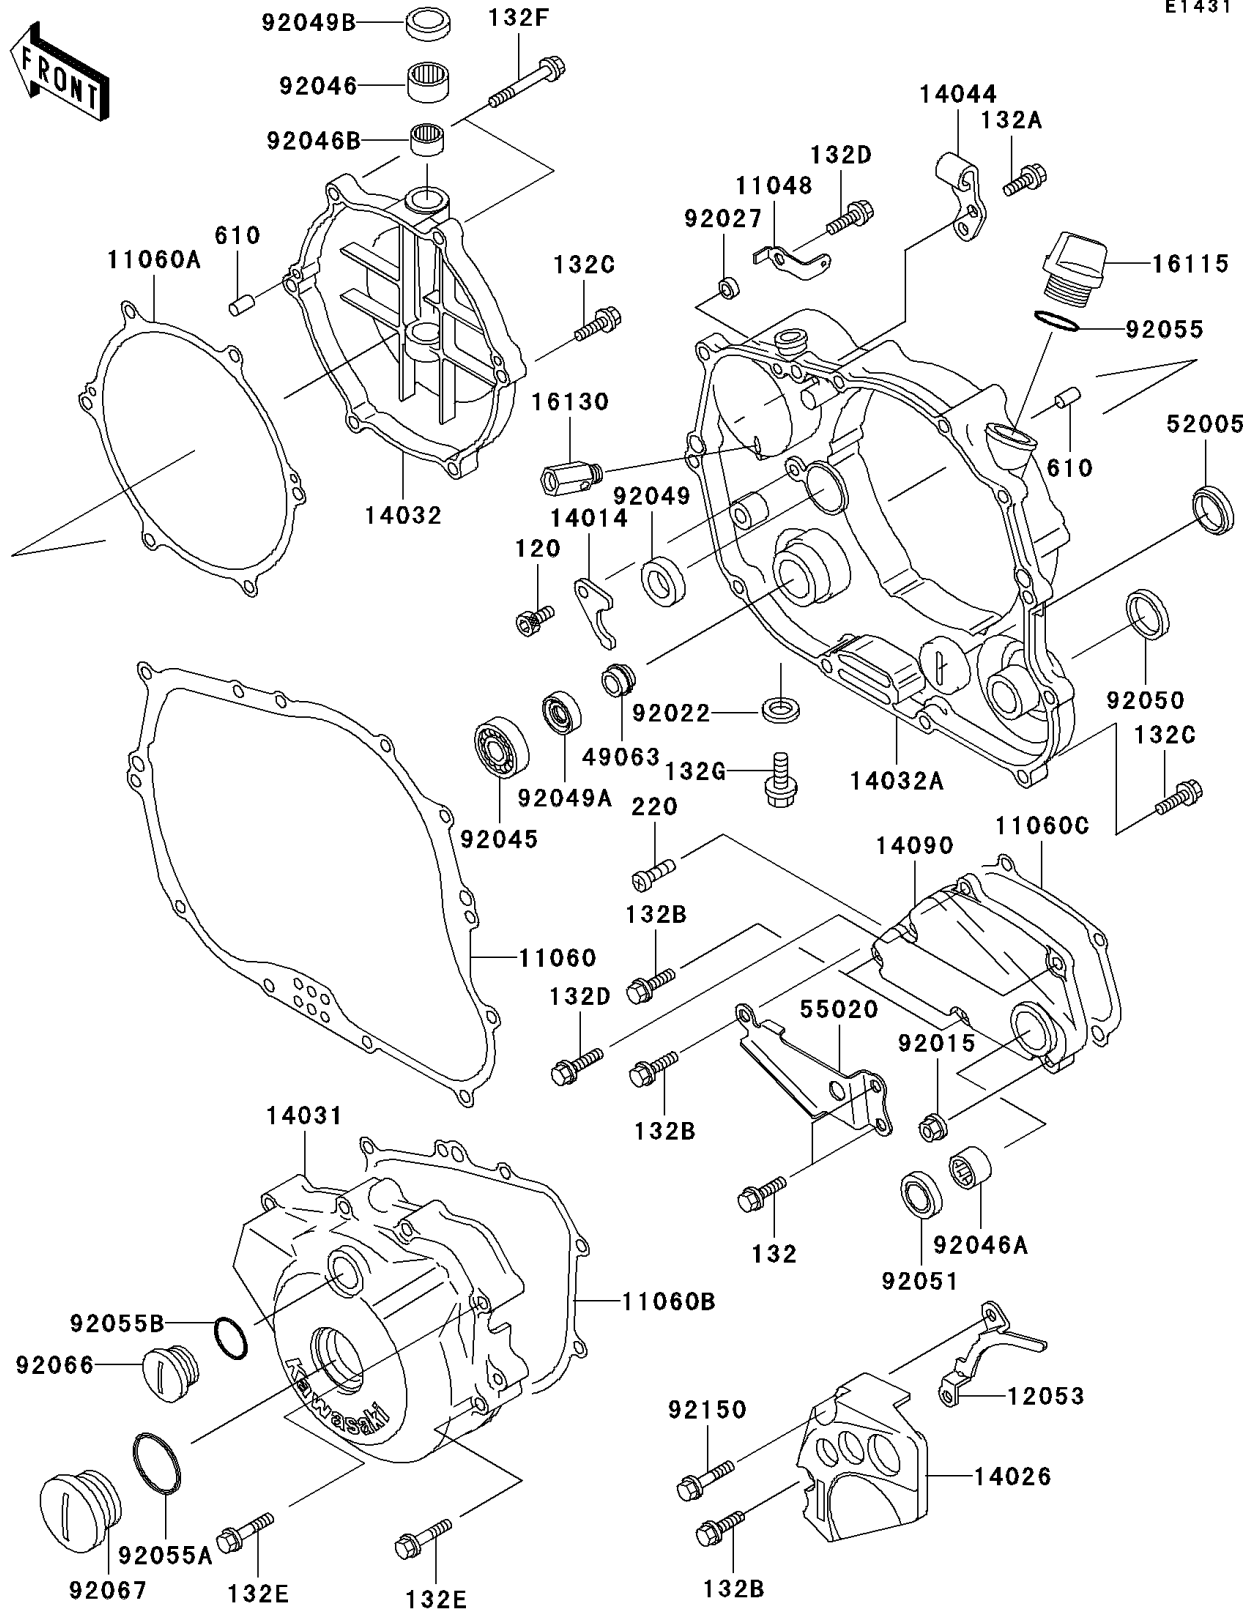

2004 KLX300R PARTS DIAGRAM

Engine Cover(s)

E1431

2004 KLX300R PARTS LIST

Engine Cover(s)

ITEM NAME	PART NUMBER	QUANTITY
BOLT-SOCKET,6X10 (Ref # 120)	120P0610	1
BOLT-FLANGED-SMALL (Ref # 132)	132Y0612	1
BOLT-FLANGED-SMALL (Ref # 132A)	132Y0616	1
BOLT-FLANGED-SMALL (Ref # 132B)	132Y0620	1
BRACKET (Ref # 11048)	11048-1300	1
GASKET,CLUTCH COVER INNER (Ref # 11060)	11060-1324	1
GASKET,CLUTCH COVER OUTER (Ref # 11060A)	11060-1325	1
GASKET,GENERATOR COVER (Ref # 11060B)	11060-1326	1
GASKET,TRANSMISSION COVER (Ref # 11060C)	11060-1327	1
GUIDE-CHAIN (Ref # 12053)	12053-1337	1
PLATE-POSITION (Ref # 14014)	14014-1062	1
COVER-CHAIN (Ref # 14026)	14026-1186	1
COVER-GENERATOR (Ref # 14031)	14031-1301	1
COVER-CLUTCH,OUTER (Ref # 14032)	14032-1335	1
COVER-CLUTCH (Ref # 14032A)	14032-1438	1
HOLDER-CABLE (Ref # 14044)	14044-1078	1
COVER,TRANSMISSION (Ref # 14090)	14090-1285	1
CAP-OIL FILLER (Ref # 16115)	16115-1053	1
VALVE-ASSY-RELIEF (Ref # 16130)	16130-1001	1
SEAL-MECHANICAL,WATER (Ref # 49063)	49063-1055	1
GAUGE,OIL LEVEL (Ref # 52005)	52005-1009	1
GUARD,TRANSMISSION COVER (Ref # 55020)	55020-1460	1
NUT,FLANGED,6MM (Ref # 92015)	92015-1193	1
WASHER,8.2X14X1.0 (Ref # 92022)	92022-1488	1
COLLAR,6.5X10.5X4.5 (Ref # 92027)	92027-1885	1
BEARING-BALL,6901 (Ref # 92045)	92045-1246	1
BEARING-NEEDLE,HK1210 (Ref # 92046)	92046-1010	1
BEARING-NEEDLE,HK1312 (Ref # 92046A)	92046-1148	1
BEARING-NEEDLE (Ref # 92046B)	92046-1230	1