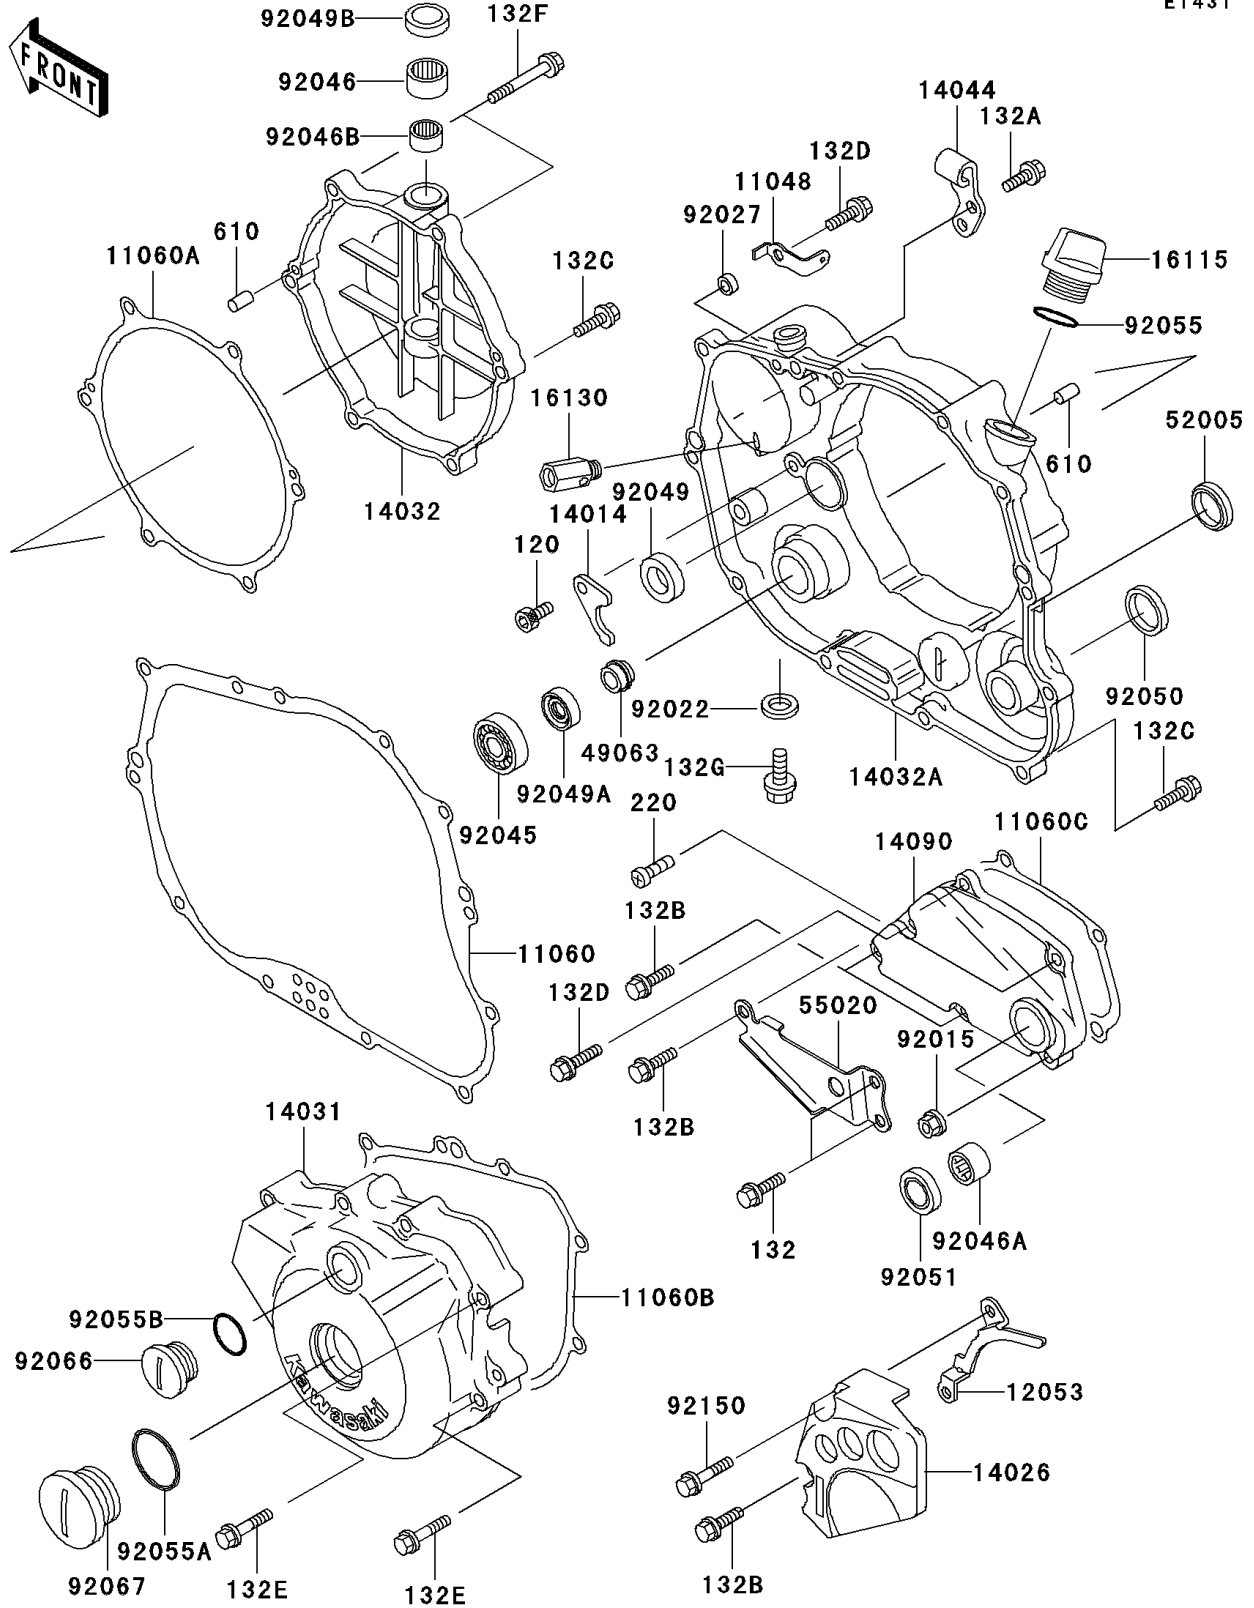

2003 KLX300R PARTS DIAGRAM

Engine Cover(s)

E1431

2003 KLX300R PARTS LIST

Engine Cover(s)

ITEM NAME	PART NUMBER	QUANTITY
BOLT-SOCKET,6X10 (Ref # 120)	120P0610	1
BOLT-FLANGED-SMALL (Ref # 132)	132Y0612	2
BOLT-FLANGED-SMALL (Ref # 132A)	132Y0616	2
BOLT-FLANGED-SMALL (Ref # 132B)	132Y0620	4
BRACKET (Ref # 11048)	11048-1300	1
GASKET,CLUTCH COVER INNER (Ref # 11060)	11060-1324	1
GASKET,CLUTCH COVER OUTER (Ref # 11060A)	11060-1325	1
GASKET,GENERATOR COVER (Ref # 11060B)	11060-1326	1
GASKET,TRANSMISSION COVER (Ref # 11060C)	11060-1327	1
GUIDE-CHAIN (Ref # 12053)	12053-1337	1
PLATE-POSITION (Ref # 14014)	14014-1062	1
COVER-CHAIN (Ref # 14026)	14026-1186	1
COVER-GENERATOR (Ref # 14031)	14031-1301	1
COVER-CLUTCH,OUTER (Ref # 14032)	14032-1335	1
COVER-CLUTCH (Ref # 14032A)	14032-1438	1
HOLDER-CABLE (Ref # 14044)	14044-1078	1
COVER,TRANSMISSION (Ref # 14090)	14090-1285	1
CAP-OIL FILLER (Ref # 16115)	16115-1053	1
VALVE-ASSY-RELIEF (Ref # 16130)	16130-1001	1
SEAL-MECHANICAL,WATER (Ref # 49063)	49063-1055	1
GAUGE,OIL LEVEL (Ref # 52005)	52005-1009	1
GUARD,TRANSMISSION COVER (Ref # 55020)	55020-1460	1
NUT,FLANGED,6MM (Ref # 92015)	92015-1193	1
WASHER,8.2X14X1.0 (Ref # 92022)	92022-1488	1
COLLAR,6.5X10.5X4.5 (Ref # 92027)	92027-1885	1
BEARING-BALL,6901 (Ref # 92045)	92045-1246	1
BEARING-NEEDLE,HK1210 (Ref # 92046)	92046-1010	1
BEARING-NEEDLE,HK1312 (Ref # 92046A)	92046-1148	1
BEARING-NEEDLE (Ref # 92046B)	92046-1230	1