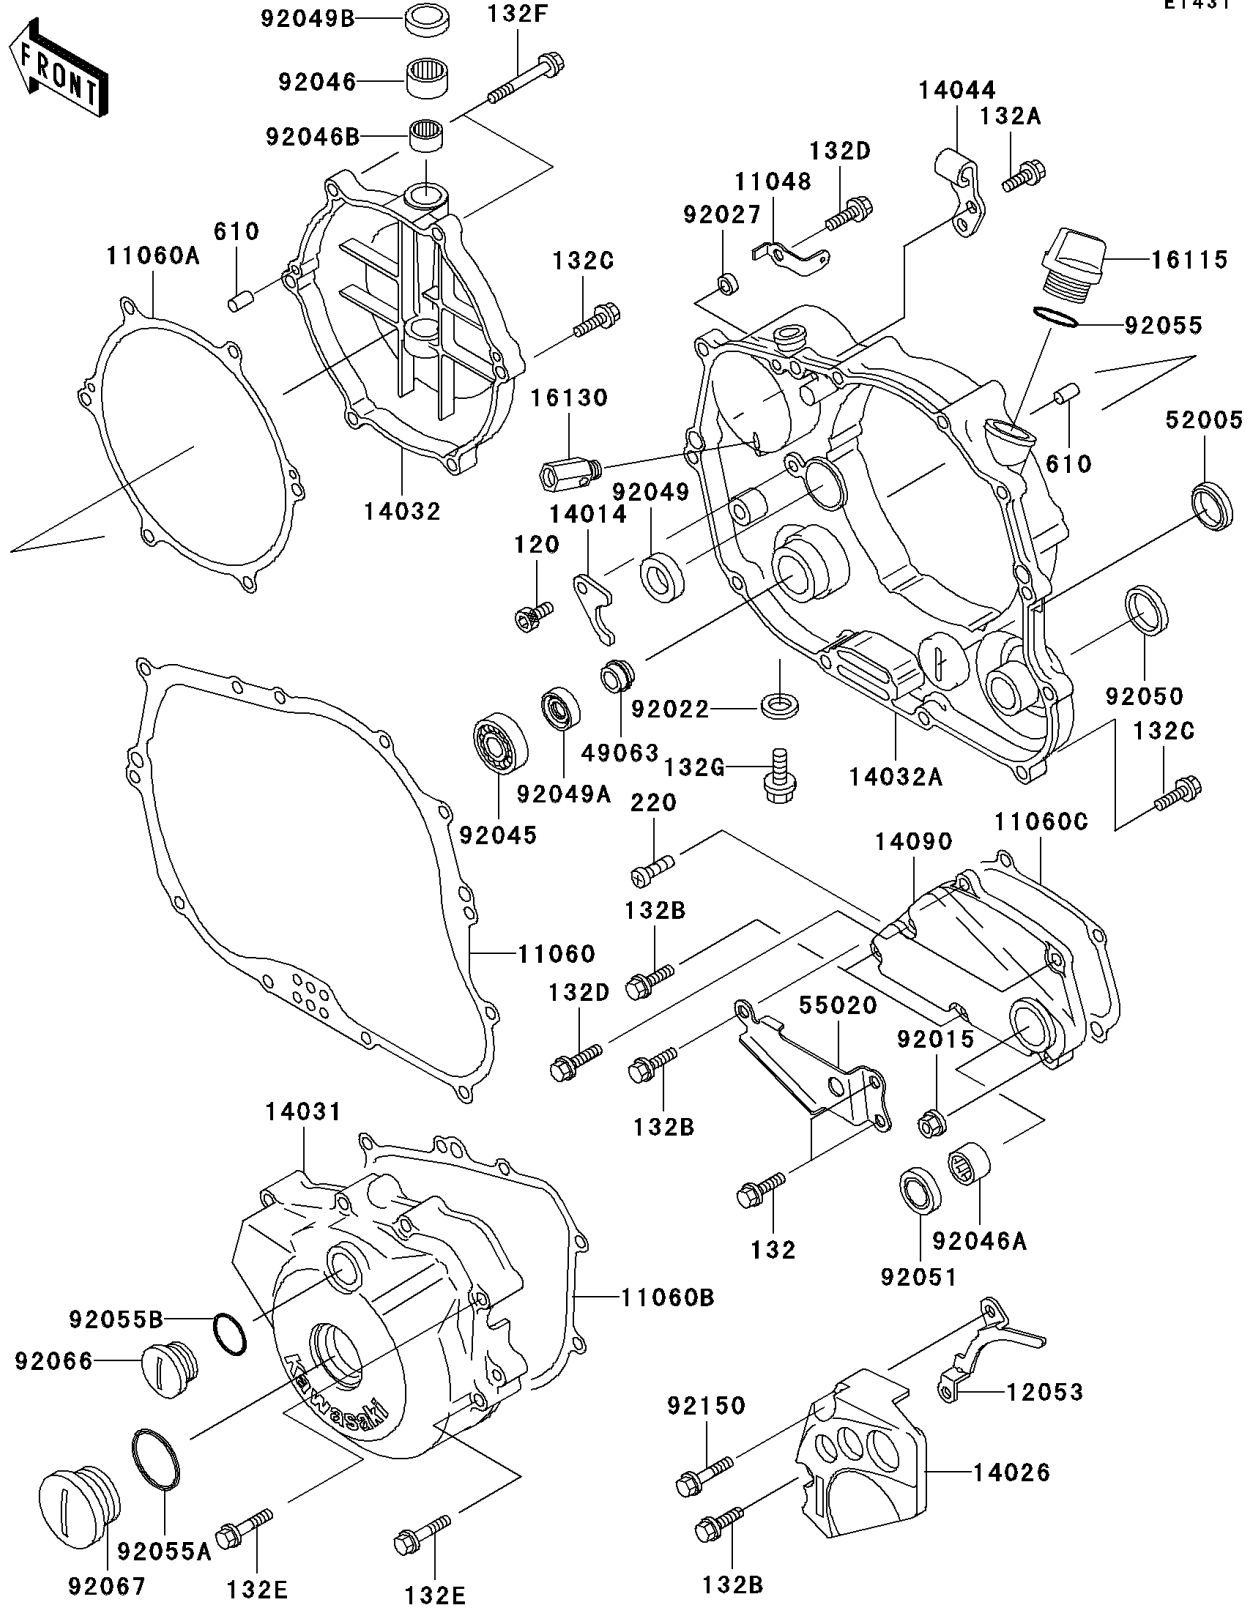

# 2003 KLX300R PARTS DIAGRAM

Engine Cover(s)

E1431

### Engine Cover(s)

ITEM NAME	PART NUMBER	QUANTITY
BOLT-SOCKET,6X10 (Ref # 120)	120P0610	1
BOLT-FLANGED-SMALL (Ref # 132)	132Y0612	2
BOLT-FLANGED-SMALL (Ref # 132A)	132Y0616	2
BOLT-FLANGED-SMALL (Ref # 132B)	132Y0620	4
BRACKET (Ref # 11048)	11048-1300	1
GASKET,CLUTCH COVER INNER (Ref # 11060)	11060-1324	1
GASKET,CLUTCH COVER OUTER (Ref # 11060A)	11060-1325	1
GASKET,GENERATOR COVER (Ref # 11060B)	11060-1326	1
GASKET,TRANSMISSION COVER (Ref # 11060C)	11060-1327	1
GUIDE-CHAIN (Ref # 12053)	12053-1337	1
PLATE-POSITION (Ref # 14014)	14014-1062	1
COVER-CHAIN (Ref # 14026)	14026-1186	1
COVER-GENERATOR (Ref # 14031)	14031-1301	1
COVER-CLUTCH,OUTER (Ref # 14032)	14032-1335	1
COVER-CLUTCH (Ref # 14032A)	14032-1438	1
HOLDER-CABLE (Ref # 14044)	14044-1078	1
COVER,TRANSMISSION (Ref # 14090)	14090-1285	1
CAP-OIL FILLER (Ref # 16115)	16115-1053	1
VALVE-ASSY-RELIEF (Ref # 16130)	16130-1001	1
SEAL-MECHANICAL,WATER (Ref # 49063)	49063-1055	1
GAUGE,OIL LEVEL (Ref # 52005)	52005-1009	1
GUARD,TRANSMISSION COVER (Ref # 55020)	55020-1460	1
NUT,FLANGED,6MM (Ref # 92015)	92015-1193	1
WASHER,8.2X14X1.0 (Ref # 92022)	92022-1488	1
COLLAR,6.5X10.5X4.5 (Ref # 92027)	92027-1885	1
BEARING-BALL,6901 (Ref # 92045)	92045-1246	1
BEARING-NEEDLE,HK1210 (Ref # 92046)	92046-1010	1
BEARING-NEEDLE,HK1312 (Ref # 92046A)	92046-1148	1
BEARING-NEEDLE (Ref # 92046B)	92046-1230	1