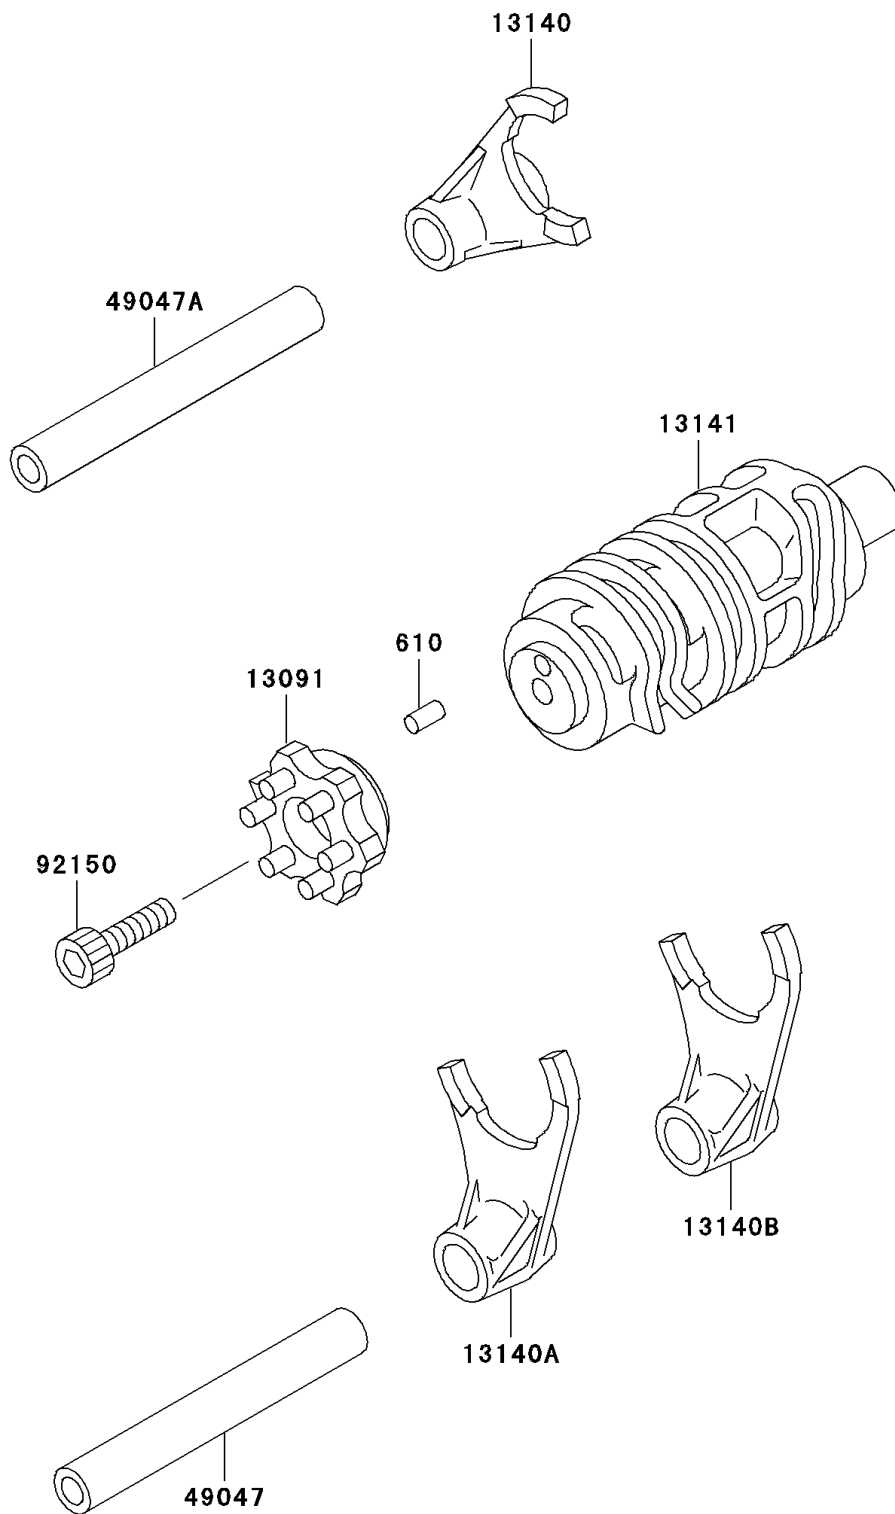

2004 KLX300R PARTS DIAGRAM

Gear Change Drum/Shift Fork(s)

E1362

2004 KLX300R PARTS LIST

Gear Change Drum/Shift Fork(s)

ITEM NAME	PART NUMBER	QUANTITY
ROLLER,4X8 (Ref # 610)	610A0408	1
HOLDER,CHANGE DRUM (Ref # 13091)	13091-1722	1
FORK-SHIFT,5TH&TOP (Ref # 13140)	13140-1216	1
FORK-SHIFT,2ND&3RD (Ref # 13140A)	13140-1217	1
FORK-SHIFT,LOW&4TH (Ref # 13140B)	13140-1218	1
DRUM-CHANGE (Ref # 13141)	13141-1198	1
ROD-SHIFT,L=106.7 (Ref # 49047)	49047-1056	1
ROD-SHIFT,L=71.7 (Ref # 49047A)	49047-1057	1
BOLT,6X18 (Ref # 92150)	92150-1645	1