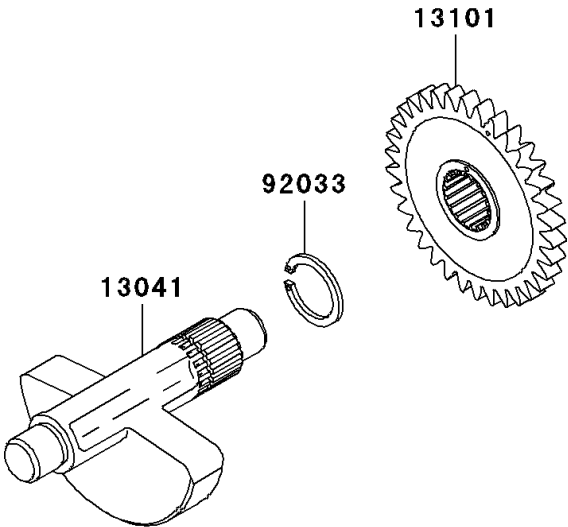

## 2004 KLX300R PARTS DIAGRAM

Crankshaft

E1321

## 2004 KLX300R PARTS LIST

Crankshaft

ITEM NAME	PART NUMBER	QUANTITY
CRANKSHAFT-COMP (Ref # 13031)	13031-1427	1
BALANCER (Ref # 13041)	13041-1134	1
GEAR-PRIMARY SPUR,22T (Ref # 13097)	13097-1296	1
GEAR-ASSY,BALANCER (Ref # 13101)	13101-1253	1
NUT,16MM (Ref # 92015)	92015-1581	1
WASHER,16.3X29X1.75 (Ref # 92022)	92022-1356	1
RING-SNAP,18MM (Ref # 92033)	92033-029	1
KEY (Ref # 92038)	92038-1057	1