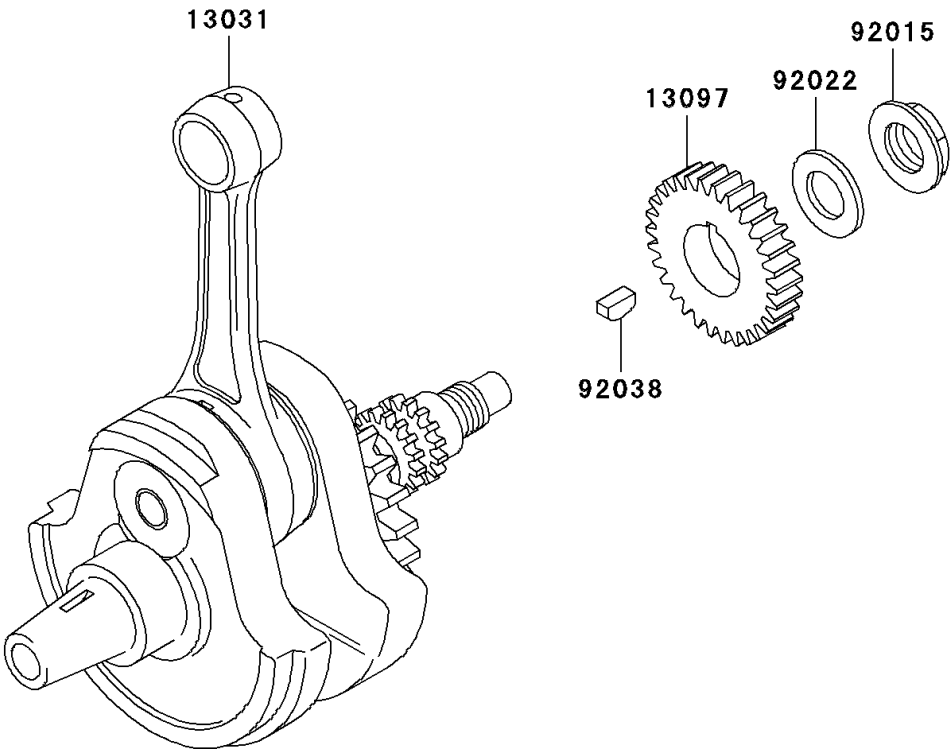

## 2004 KLX300R PARTS DIAGRAM

Crankshaft

E1321

## 2004 KLX300R PARTS LIST

Crankshaft

ITEM NAME	PART NUMBER	QUANTITY
CRANKSHAFT-COMP (Ref # 13031)	13031-1427	1
BALANCER (Ref # 13041)	13041-1134	1
GEAR-PRIMARY SPUR,22T (Ref # 13097)	13097-1296	1
GEAR-ASSY,BALANCER (Ref # 13101)	13101-1253	1
NUT,16MM (Ref # 92015)	92015-1581	1
WASHER,16.3X29X1.75 (Ref # 92022)	92022-1356	1
RING-SNAP,18MM (Ref # 92033)	92033-029	1
KEY (Ref # 92038)	92038-1057	1