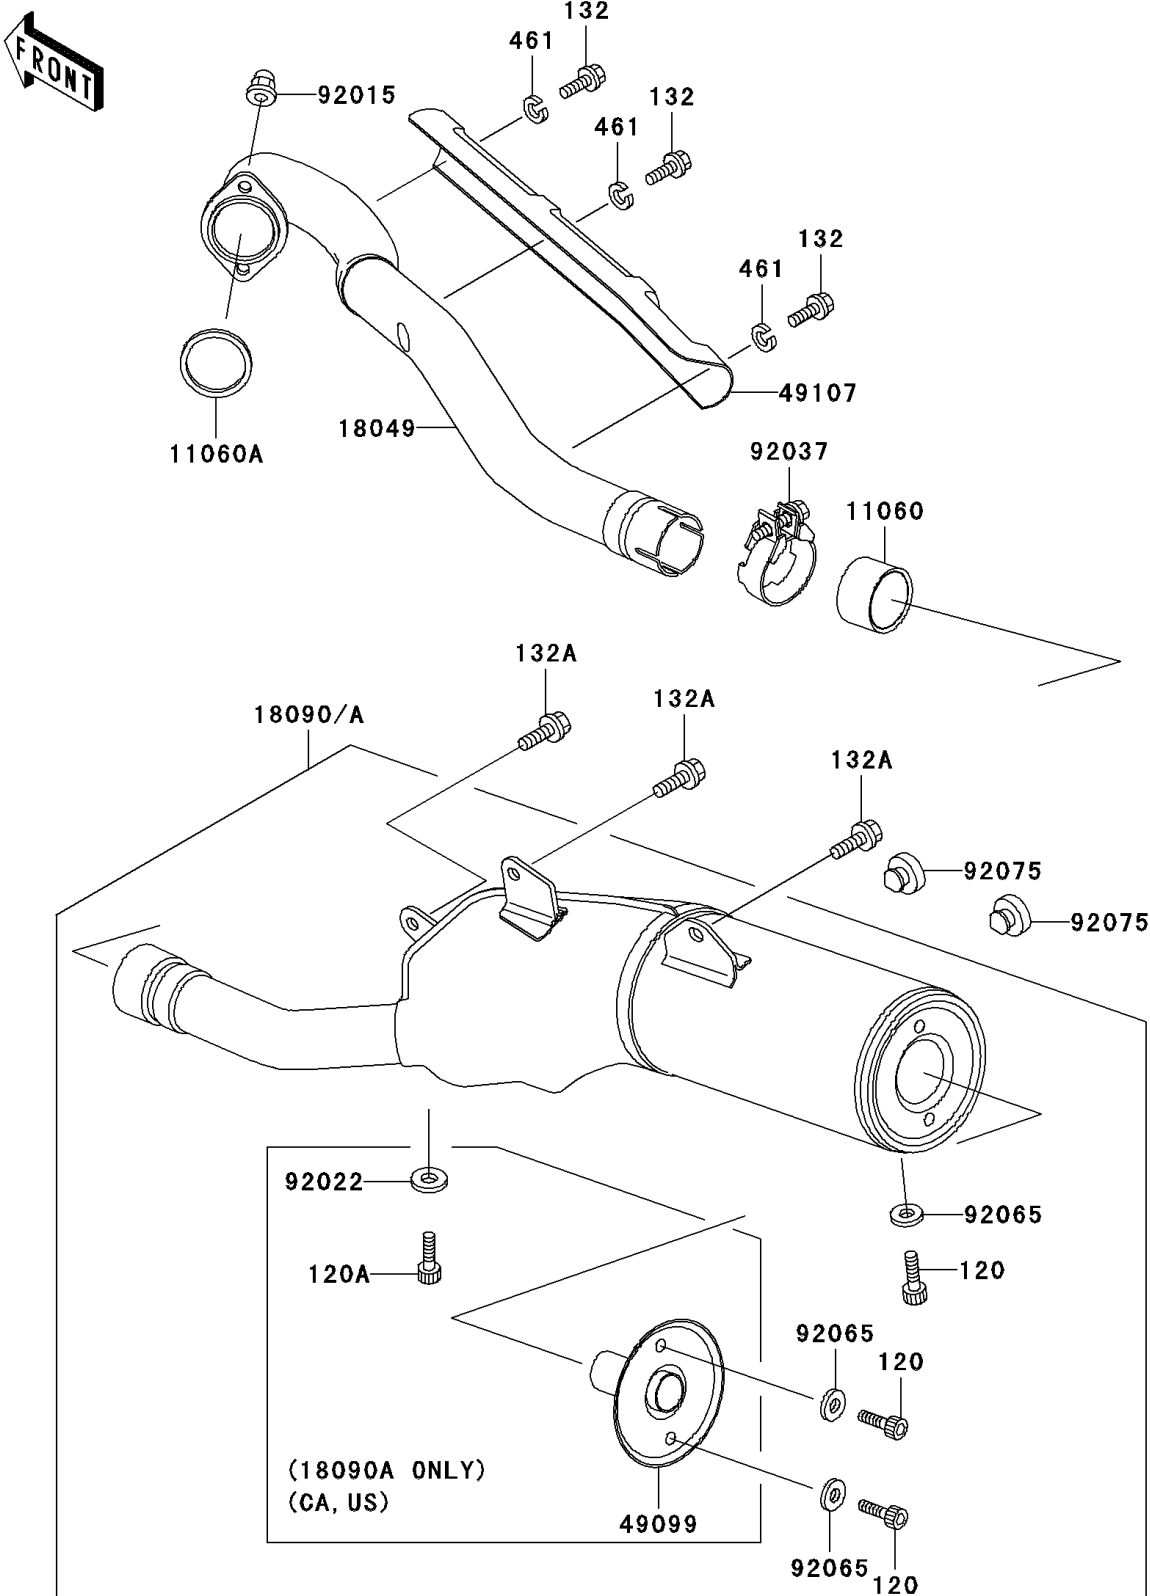

## 2004 KLX300R PARTS DIAGRAM

Muffler(s)

E1140

## 2004 KLX300R PARTS LIST

Muffler(s)

ITEM NAME	PART NUMBER	QUANTITY
BOLT-SOCKET,6X12 (Ref # 120)	120P0612	1
BOLT-FLANGED-SMALL (Ref # 132)	132Y0608	1
BOLT-FLANGED-SMALL (Ref # 132A)	132Y0816	1
WASHER-SPRING,6MM (Ref # 461)	461S0600	1
GASKET,MANIFOLD EXHAUST (Ref # 11060)	11060-1068	1
GASKET,EXHAUST PIPE (Ref # 11060A)	11060-1203	1
PIPE-EXHAUST (Ref # 18049)	18049-1689	1
COVER-EXHAUST PIPE (Ref # 49107)	49107-0008	1
NUT,8MM (Ref # 92015)	92015-1402	1
CLAMP,MUFFLER,BLACK (Ref # 92037)	92037-1270	1
GASKET (Ref # 92065)	92065-096	1
DAMPER (Ref # 92075)	92075-005	1
BOLT-SOCKET,8X14 (Ref # 120A)	120P0814	1
BODY-COMP-MUFFLER (Ref # 18090)	18090-1569	1
BODY-COMP-MUFFLER (Ref # 18090A)	18090-1570	1
BAFFLE-PIPE MUFFLER (Ref # 49099)	49099-1541	1
WASHER,8.2X14X1.0 (Ref # 92022)	92022-1488	1